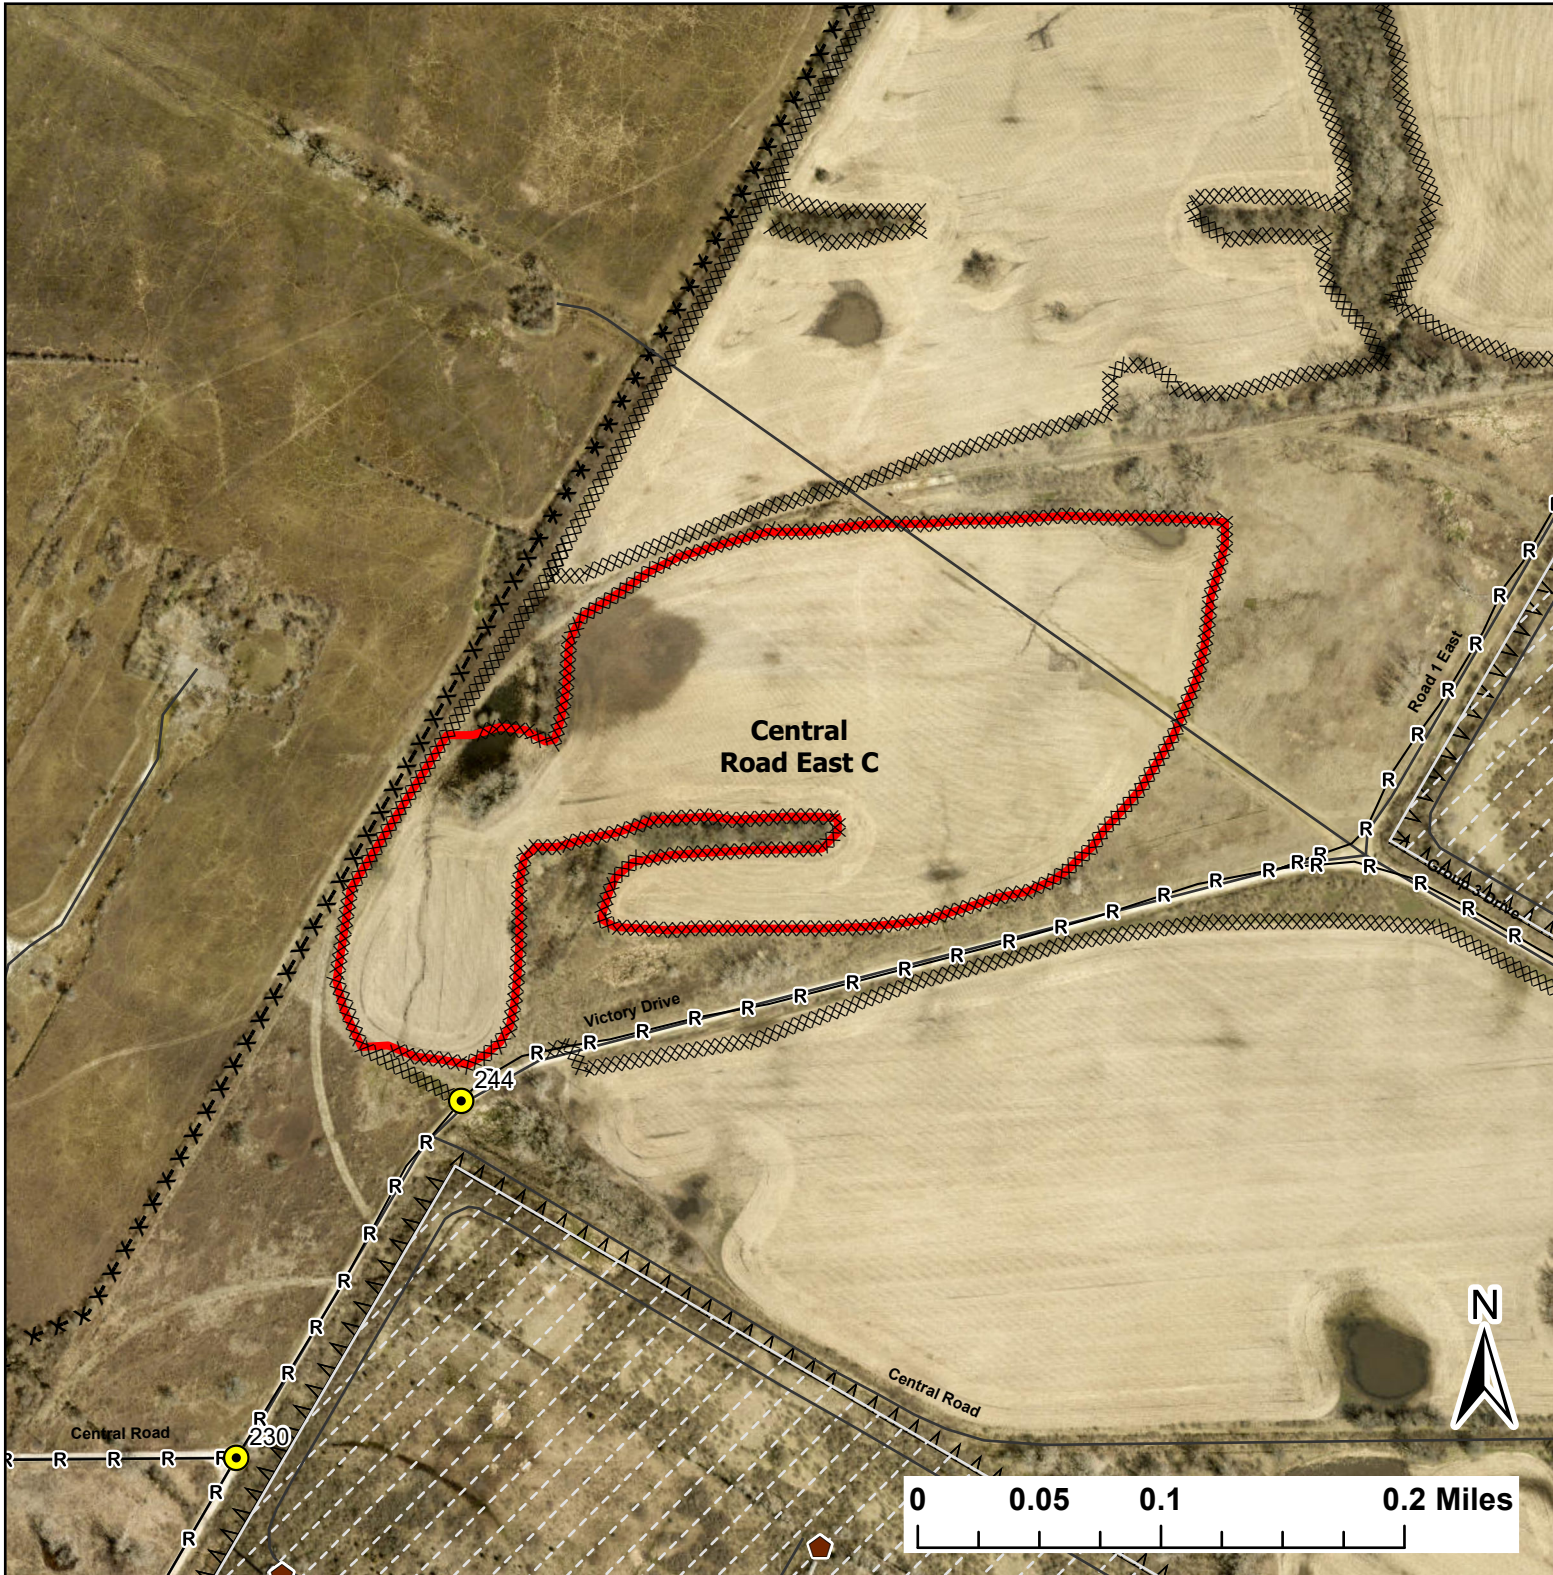

Central Road East C

Lat:41.369301
Long:-88.065002

Acres:28.91

Legend

- Burn Unit
- Buildings
- Drop Point
- Barbed Wire
- Chain Link
- Mow Line
- Road As Completed Line
- Army Inholding
- Road

Midwin National Tallgrass Prairie
Prairie Supervisor's Office and Welcome Center
30239 S. State Route 53
Wilmington, IL 60481
Phone: (815) 423 - 6370