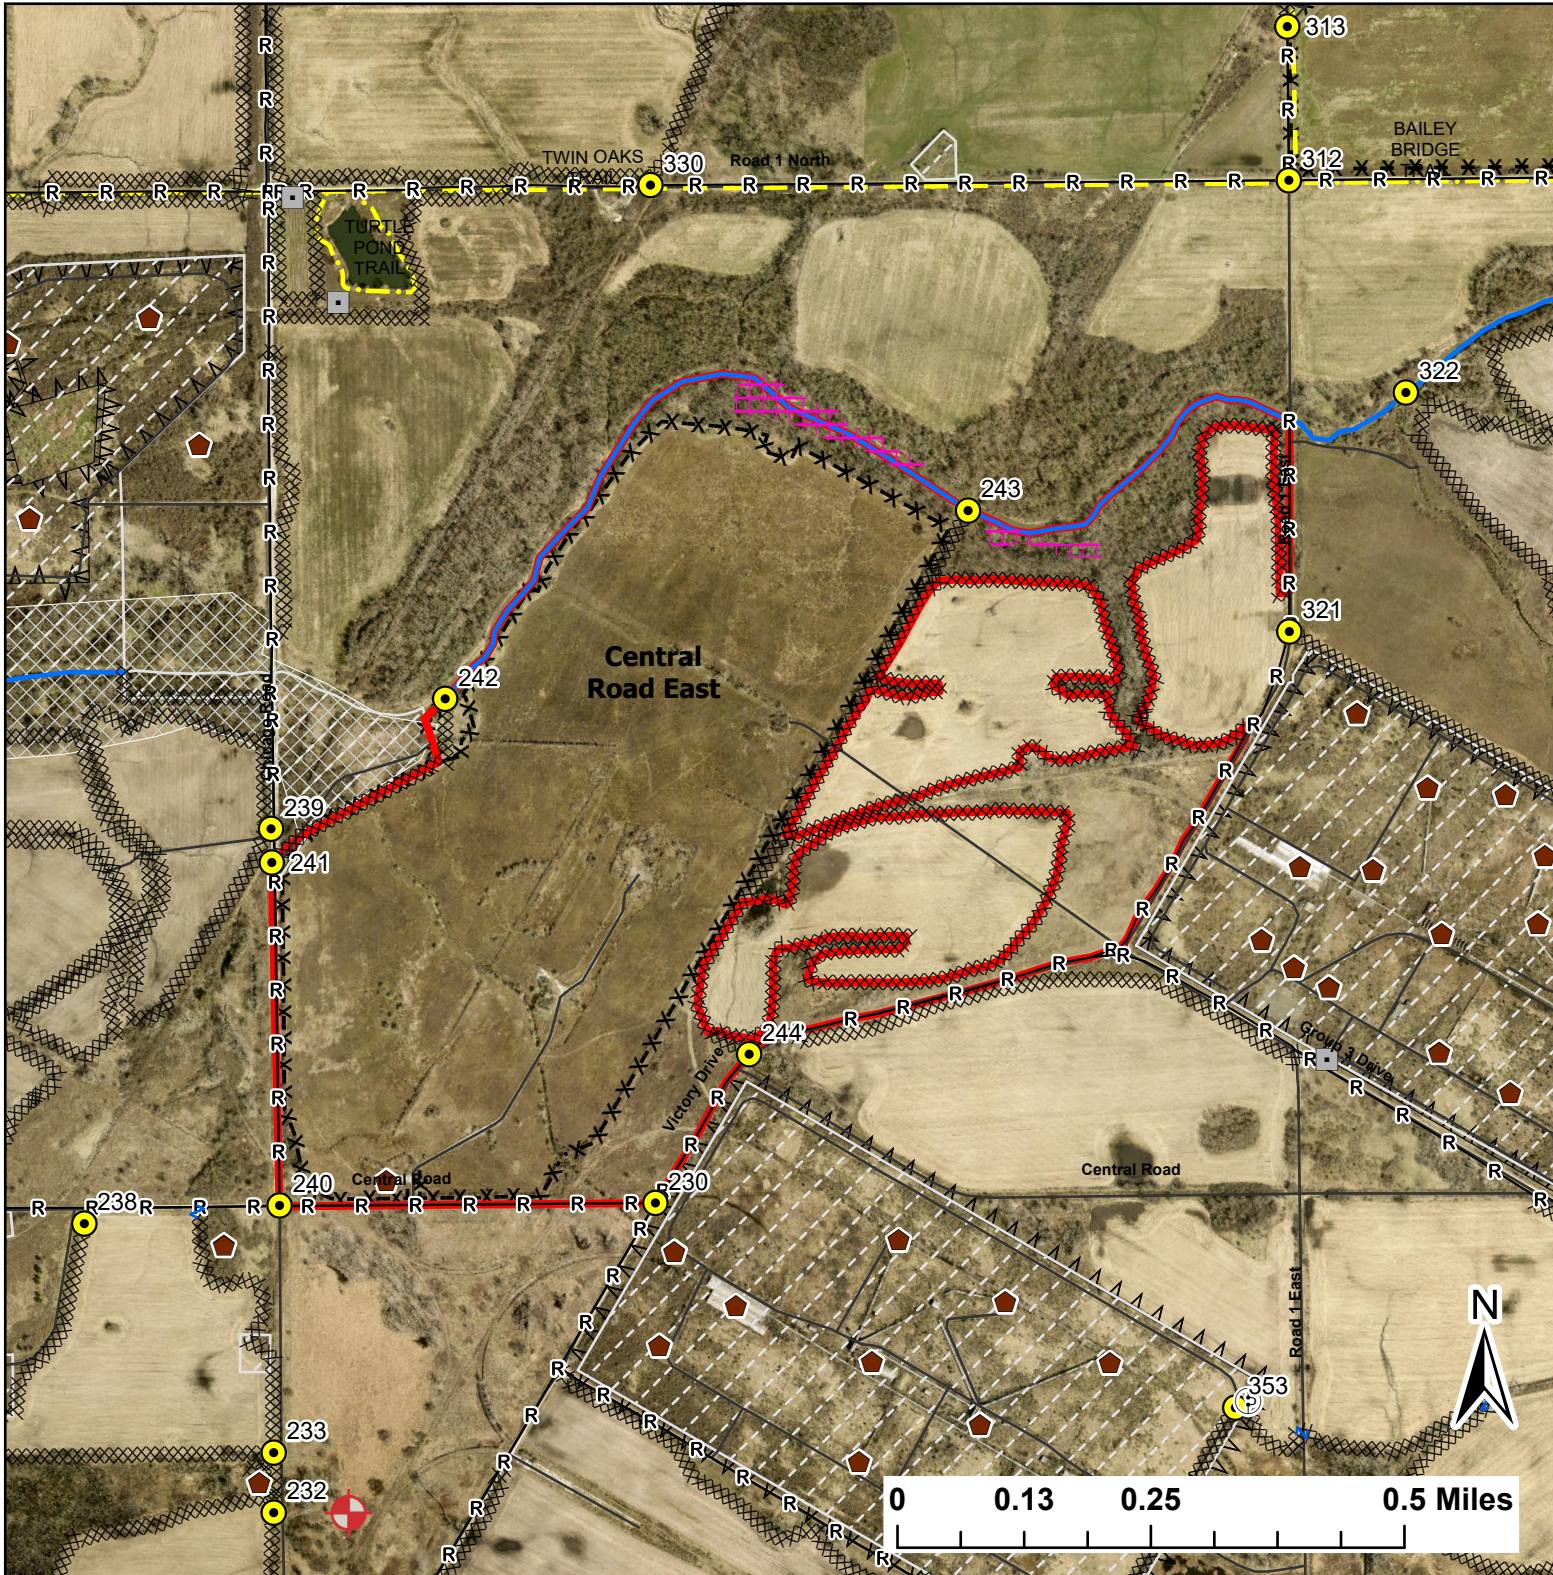

Central Road East

Lat:41.370701

Long:-88.069

Acres:253.36

Legend

- Burn Unit
- Buildings
- Drop Point
- Hole In Fence
- Lock/Gate
- Army Deep Well
- Barbed Wire
- Chain Link
- Trail
- Native Vegetation - Sensitive Area
- UXO Closed Area
- Creek As Completed Line
- Mow Line
- Road As Completed Line
- Wet Line
- Army Inholding
- Road