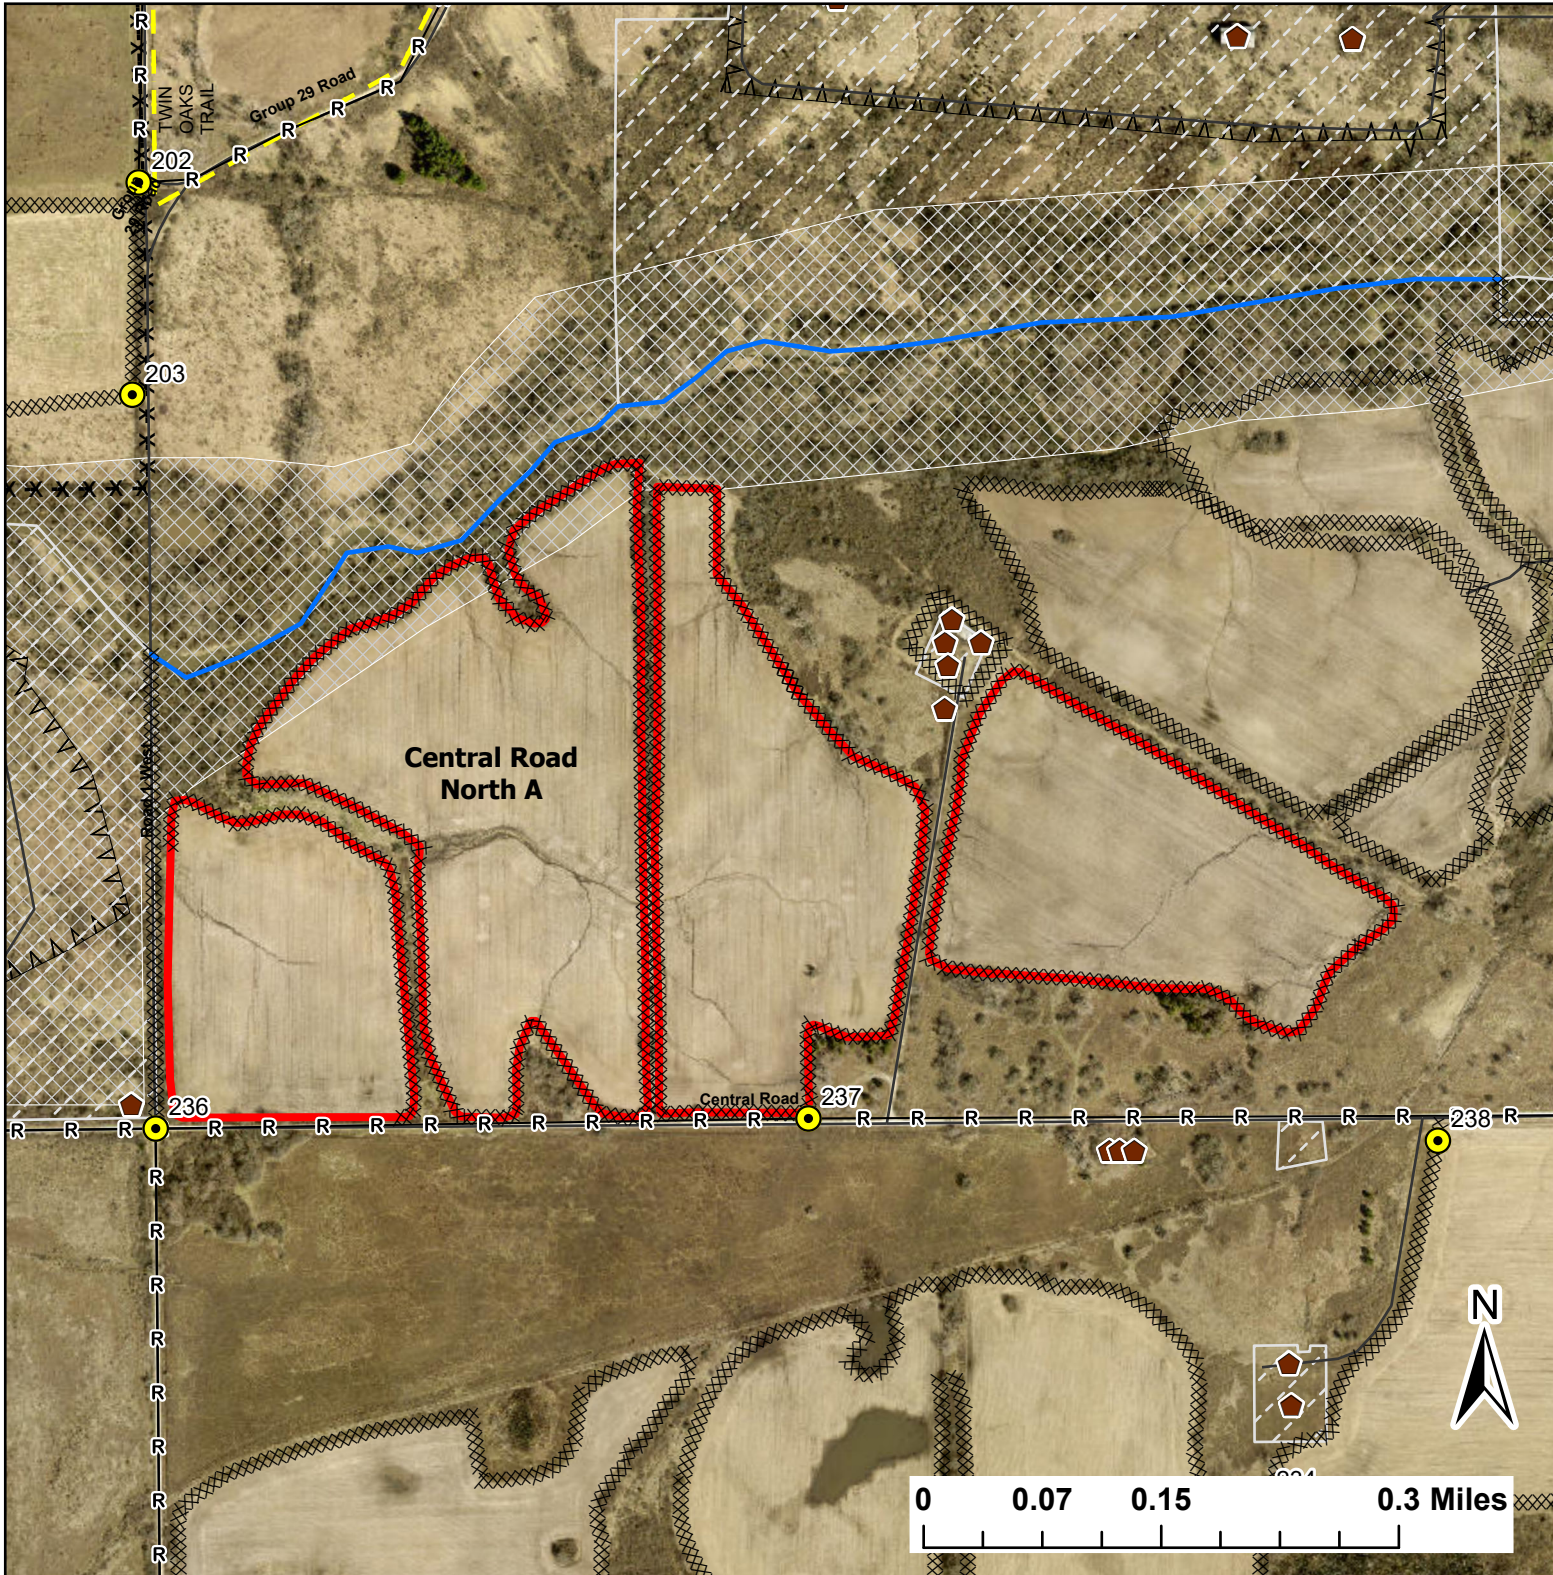

Central Road North A

Lat:41.367199

Long:-88.0896

Acres:107.66

Legend

- Burn Unit
- Buildings
- Drop Point
- Barbed Wire
- Chain Link
- Trail
- UXO Closed Area
- Creek As Completed Line
- Mow Line
- Road As Completed Line
- Army Inholding
- Road