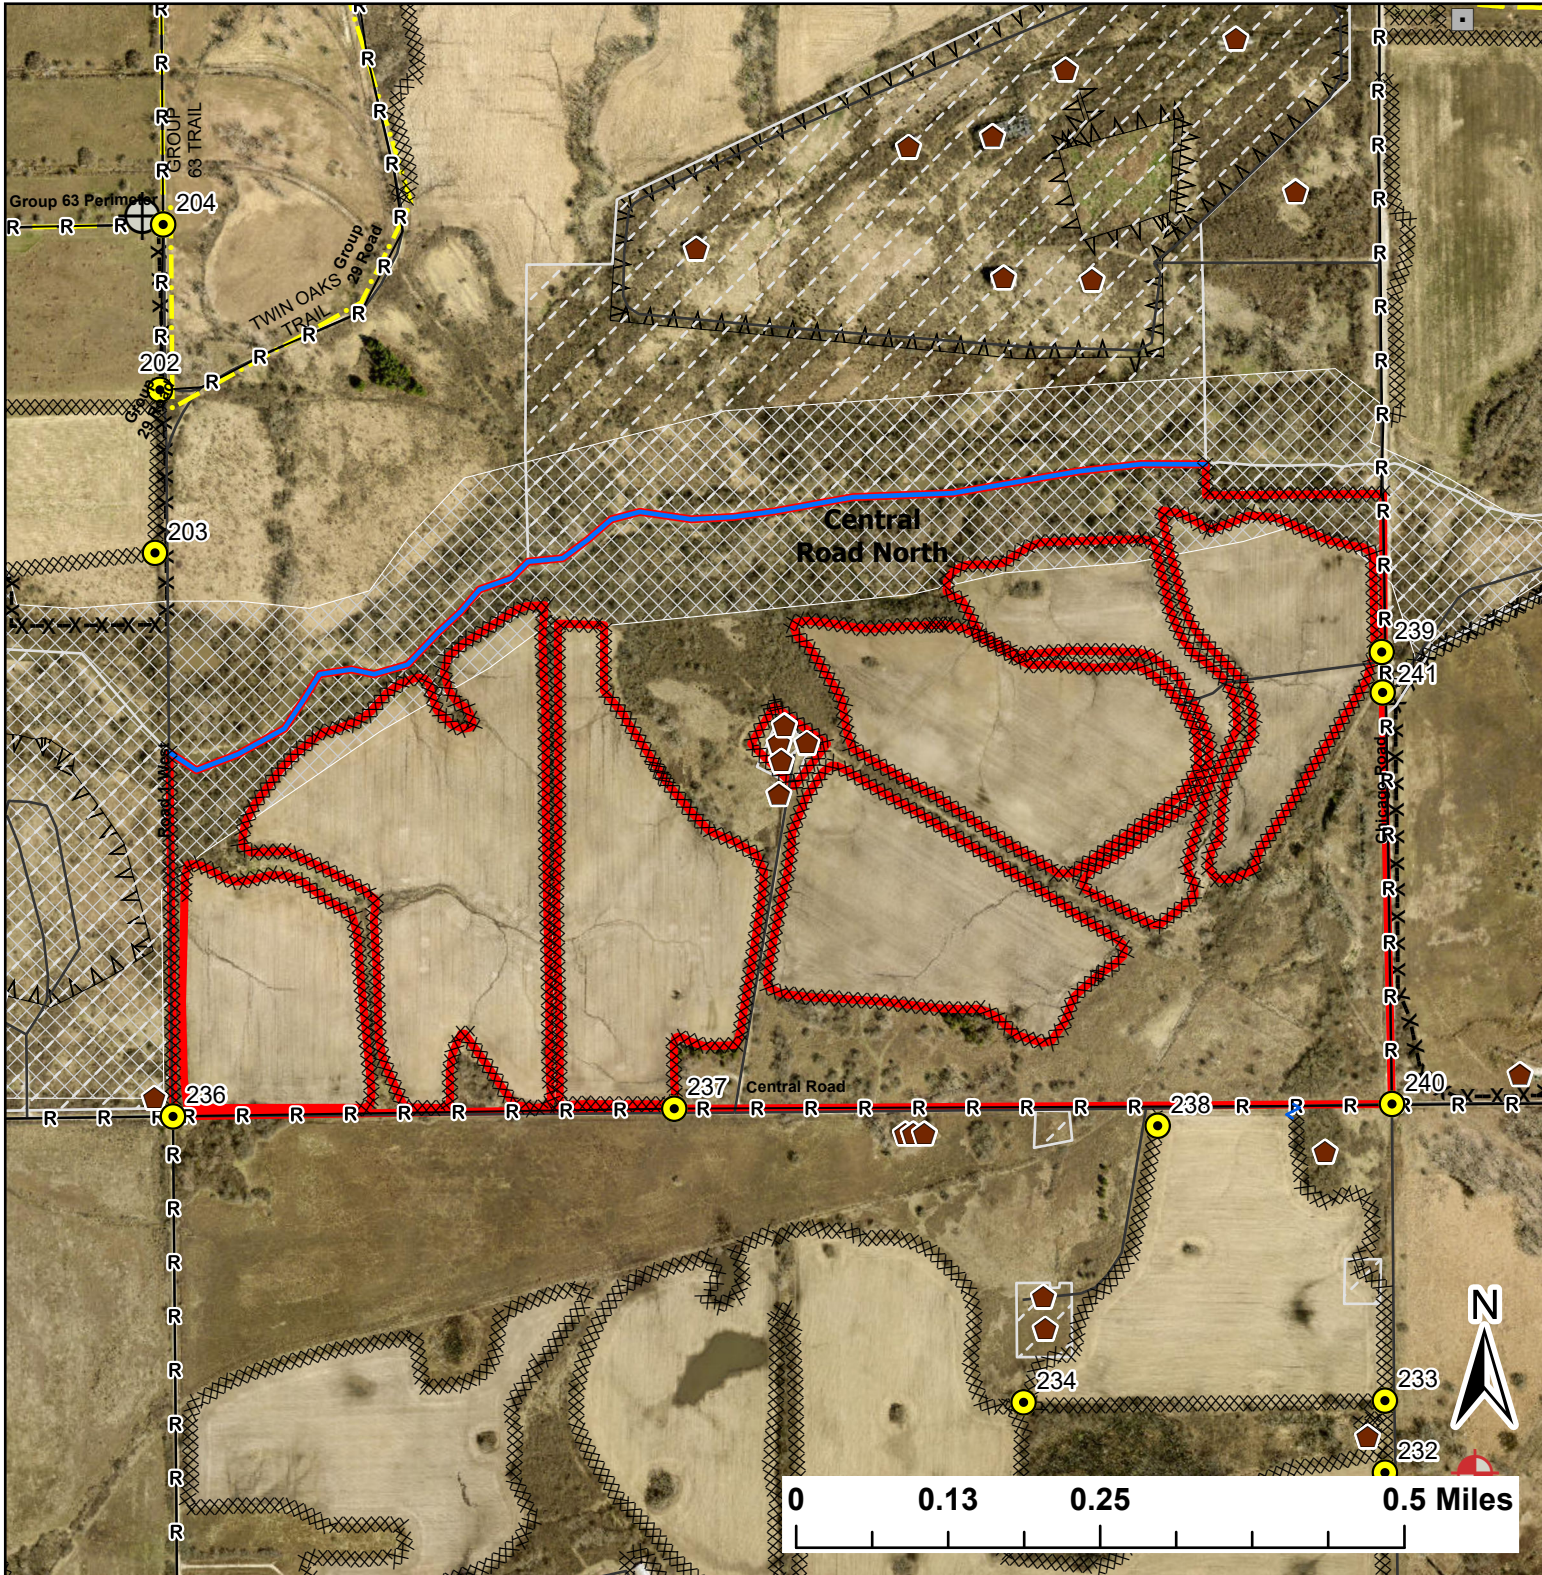

Central Road North

Lat:41.365501

Long:-88.086197

Acres:125.03

Legend

- Burn Unit
- Buildings
- Drop Point
- Lock/Gate
- Army Deep Well
- Well
- Barbed Wire
- Chain Link
- Trail
- UXO Closed Area
- Creek As Completed Line
- Mow Line
- Road As Completed Line
- Wet Line
- Army Inholding
- Road