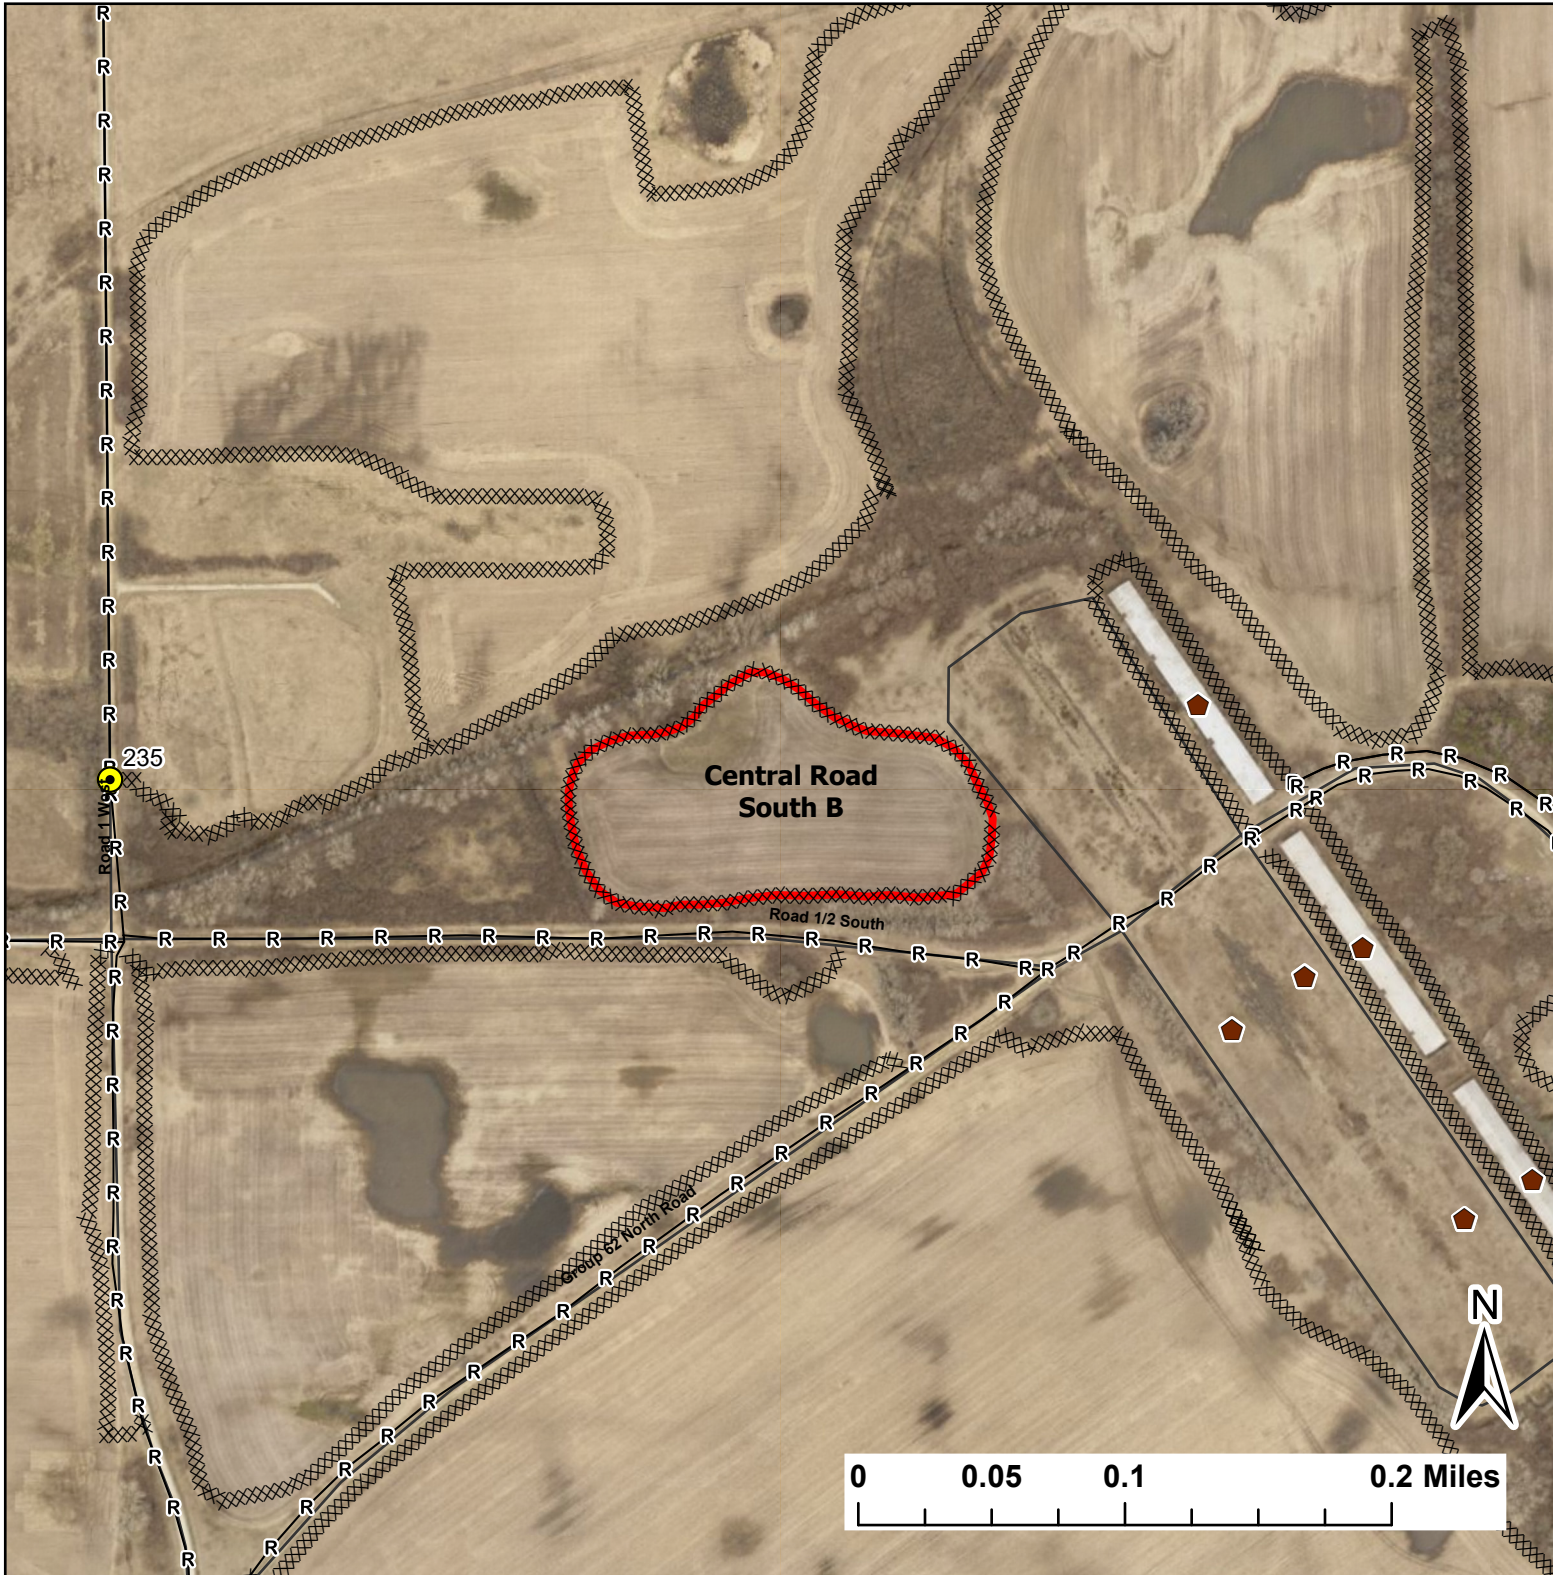

Central Road South B

Lat:41.358101

Long:-88.090797

Acres:6.47

Legend

- Burn Unit
- Buildings
- Drop Point
- Mow Line
- Road As Completed Line
- Road

Midwin National Tallgrass Prairie
Prairie Supervisor's Office and Welcome Center
30239 S. State Route 53
Wilmington, IL 60481
Phone: (815) 423 - 6370