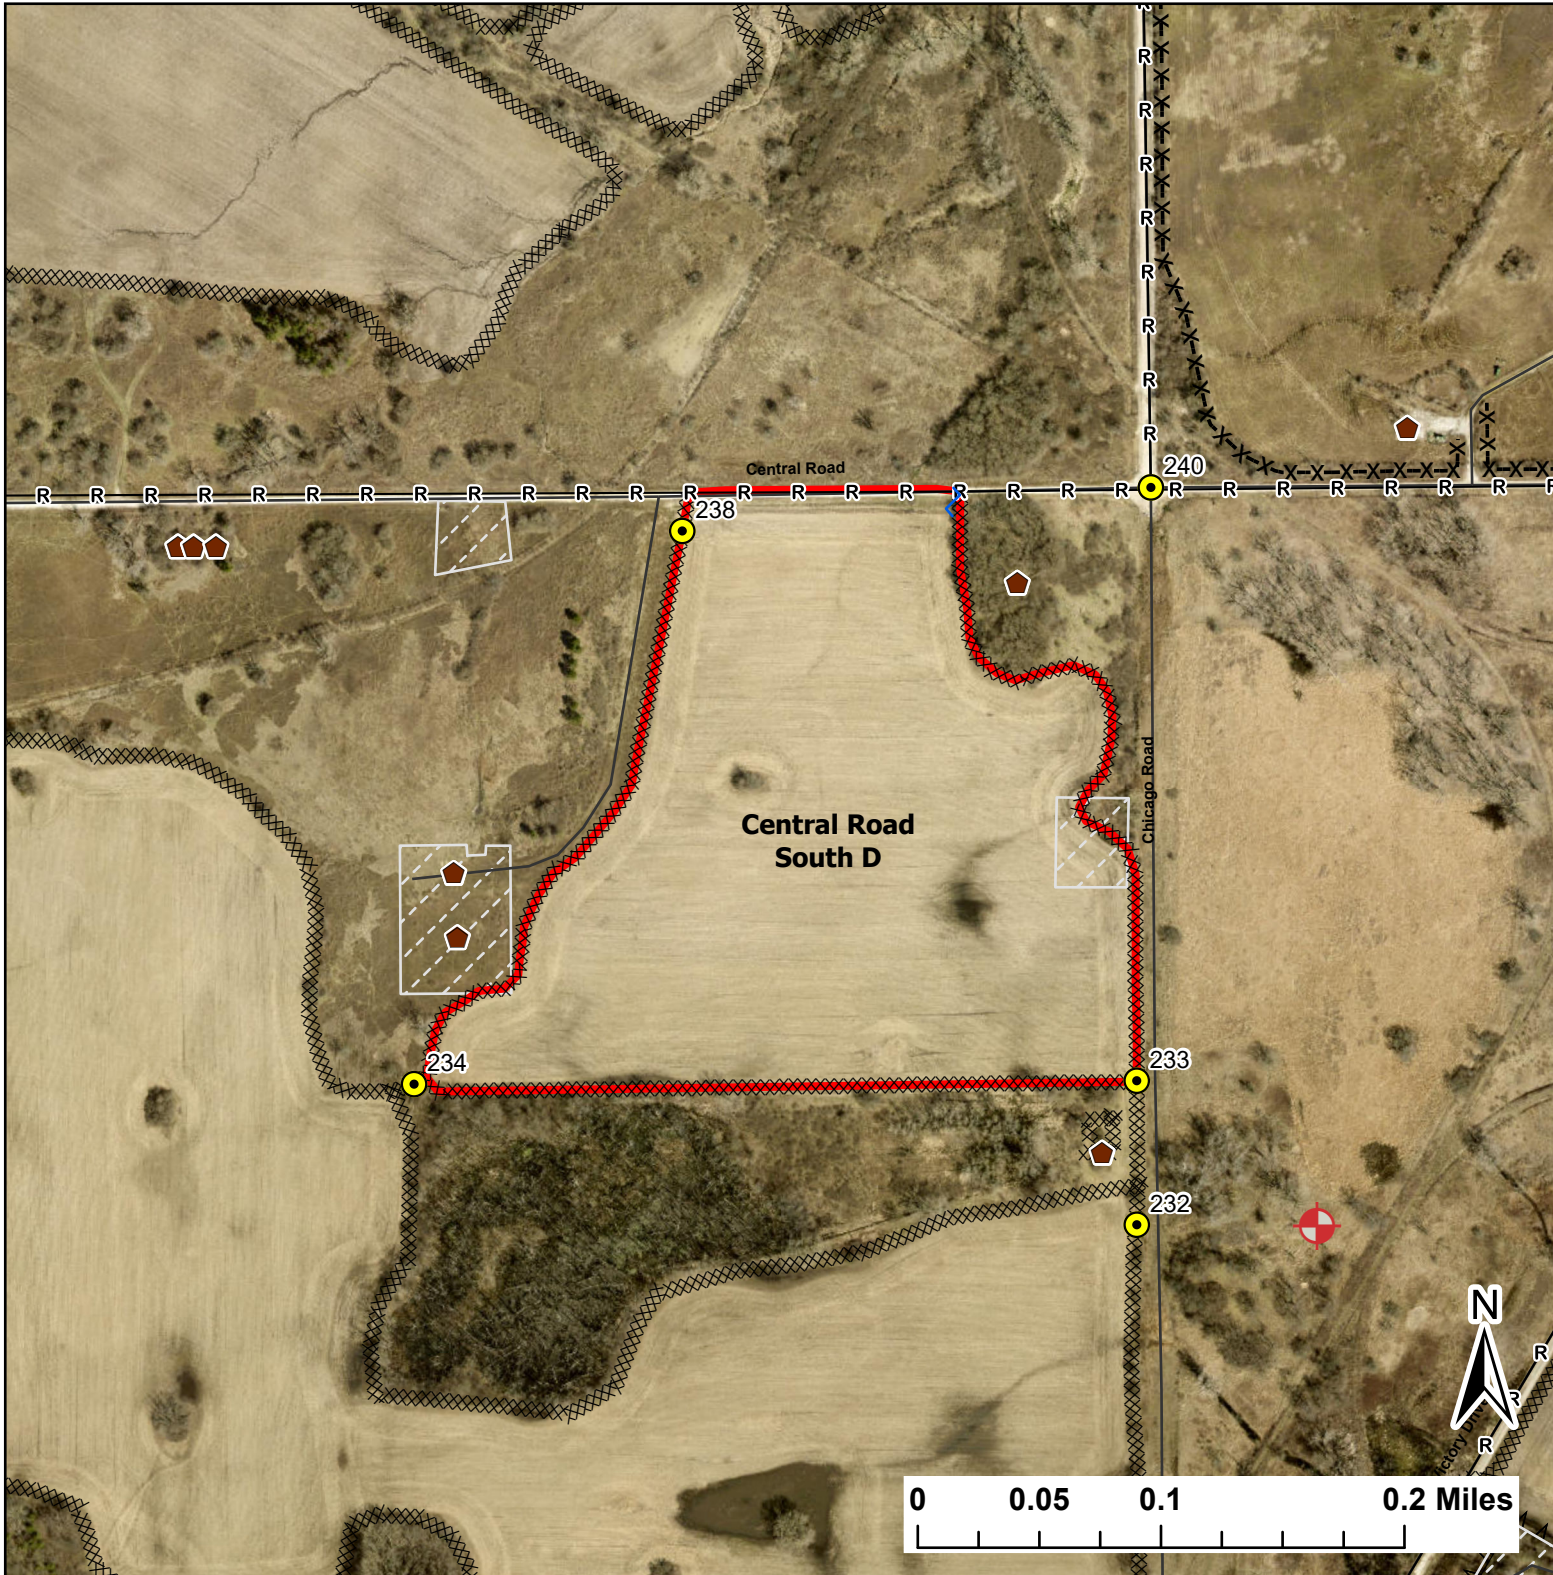

Central Road South D

Lat:41.362801

Long:-88.079102

Acres:31.26

Legend

- Burn Unit
- Buildings
- Drop Point
- Army Deep Well
- Barbed Wire
- Chain Link
- Mow Line
- Road As Completed Line
- Wet Line
- Army Inholding
- Road