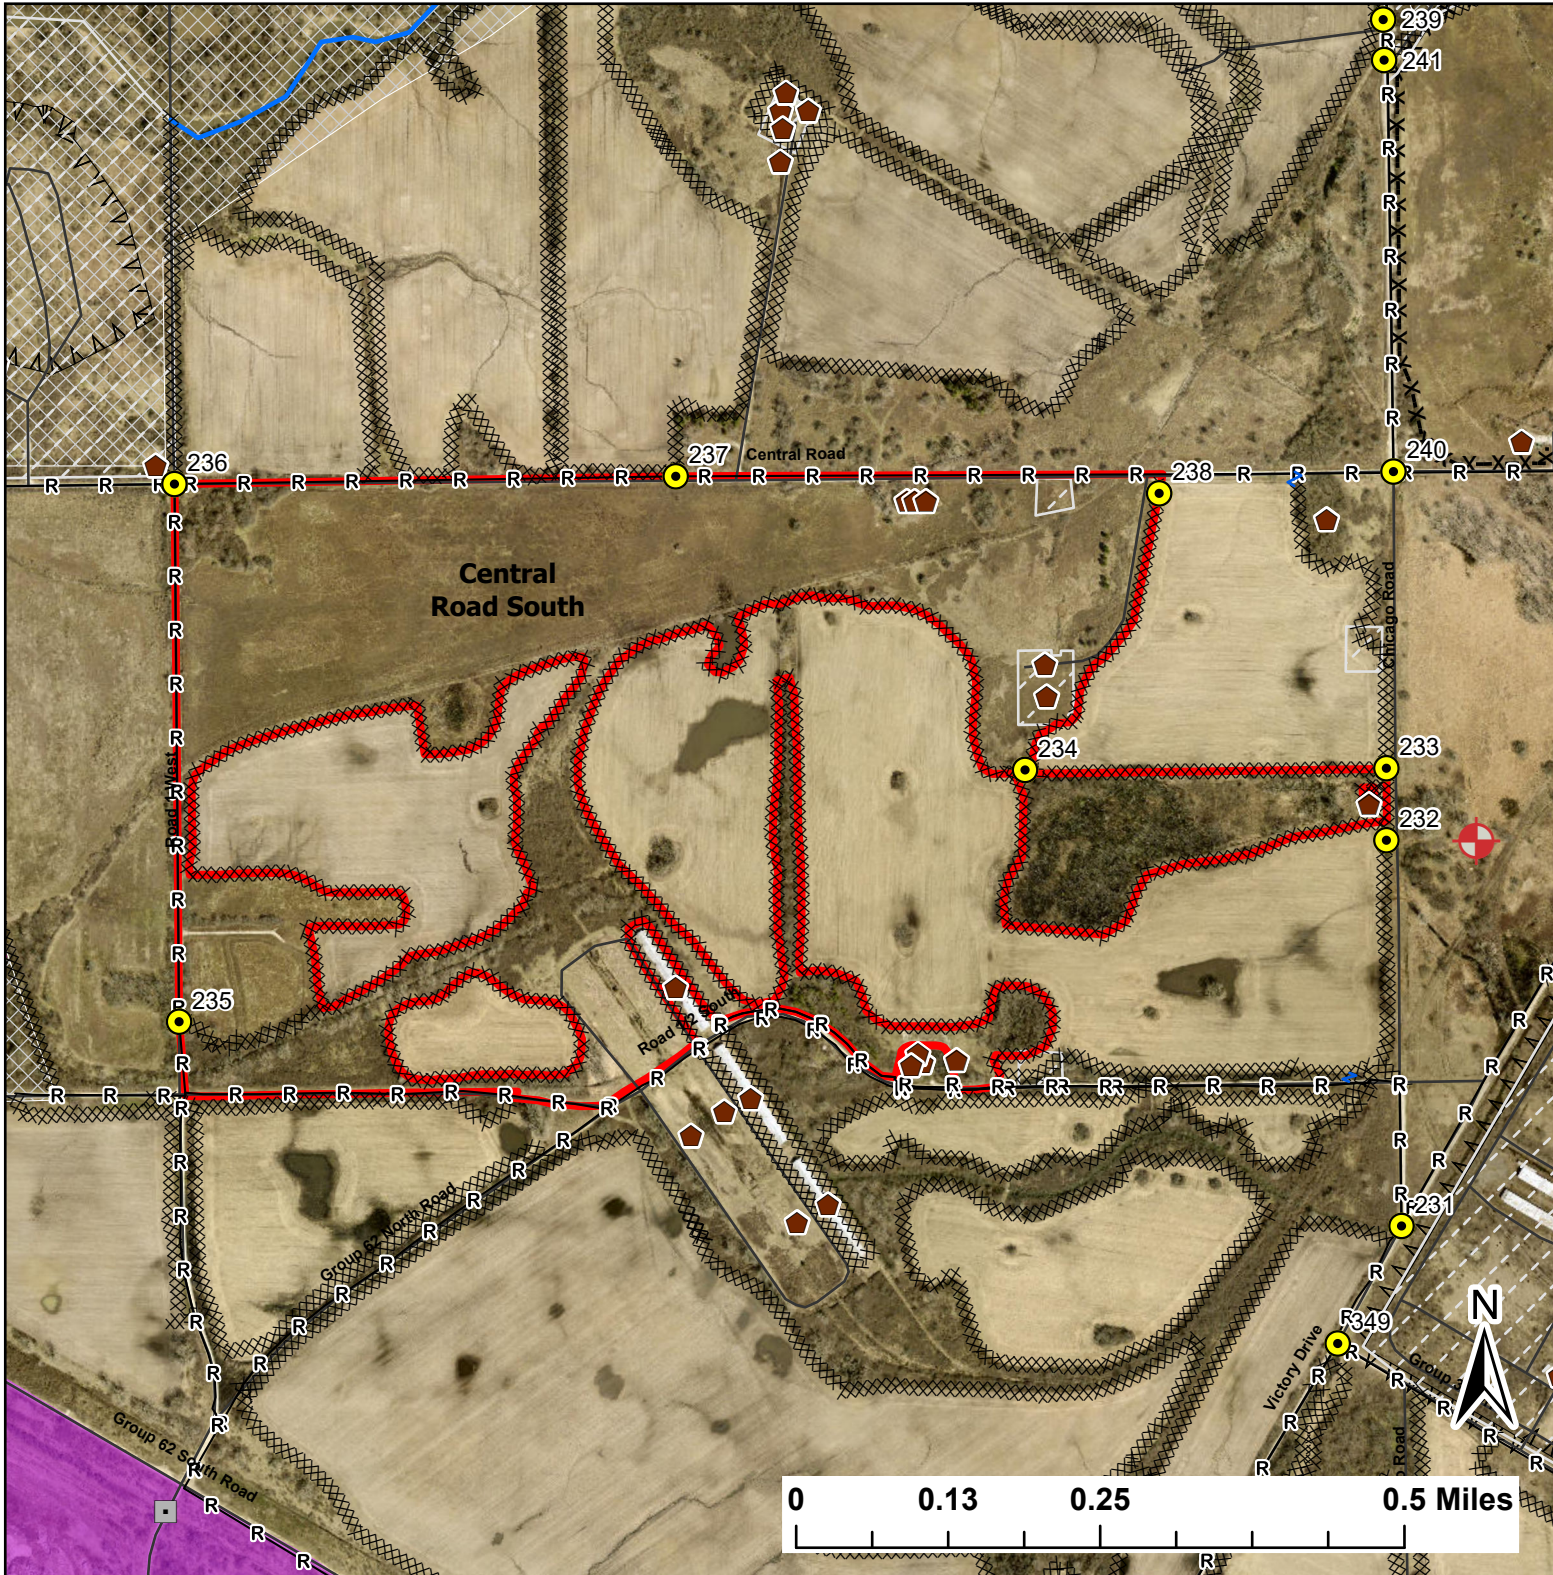

Central Road South

Lat:41.360401

Long:-88.081398

Acres:150.85

Legend

- Burn Unit
- Buildings
- Drop Point
- Lock/Gate
- Army Deep Well
- Barbed Wire
- Chain Link
- Native Vegetation - Sensitive Area
- UXO Closed Area
- Adjacent Land
- Creek As Completed Line
- Mow Line
- Road As Completed Line
- Wet Line
- Army Inholding
- Road

Midwin National Tallgrass Prairie
Prairie Supervisor's Office and Welcome Center
30239 S. State Route 53
Wilmington, IL 60481
Phone: (815) 423 - 6370