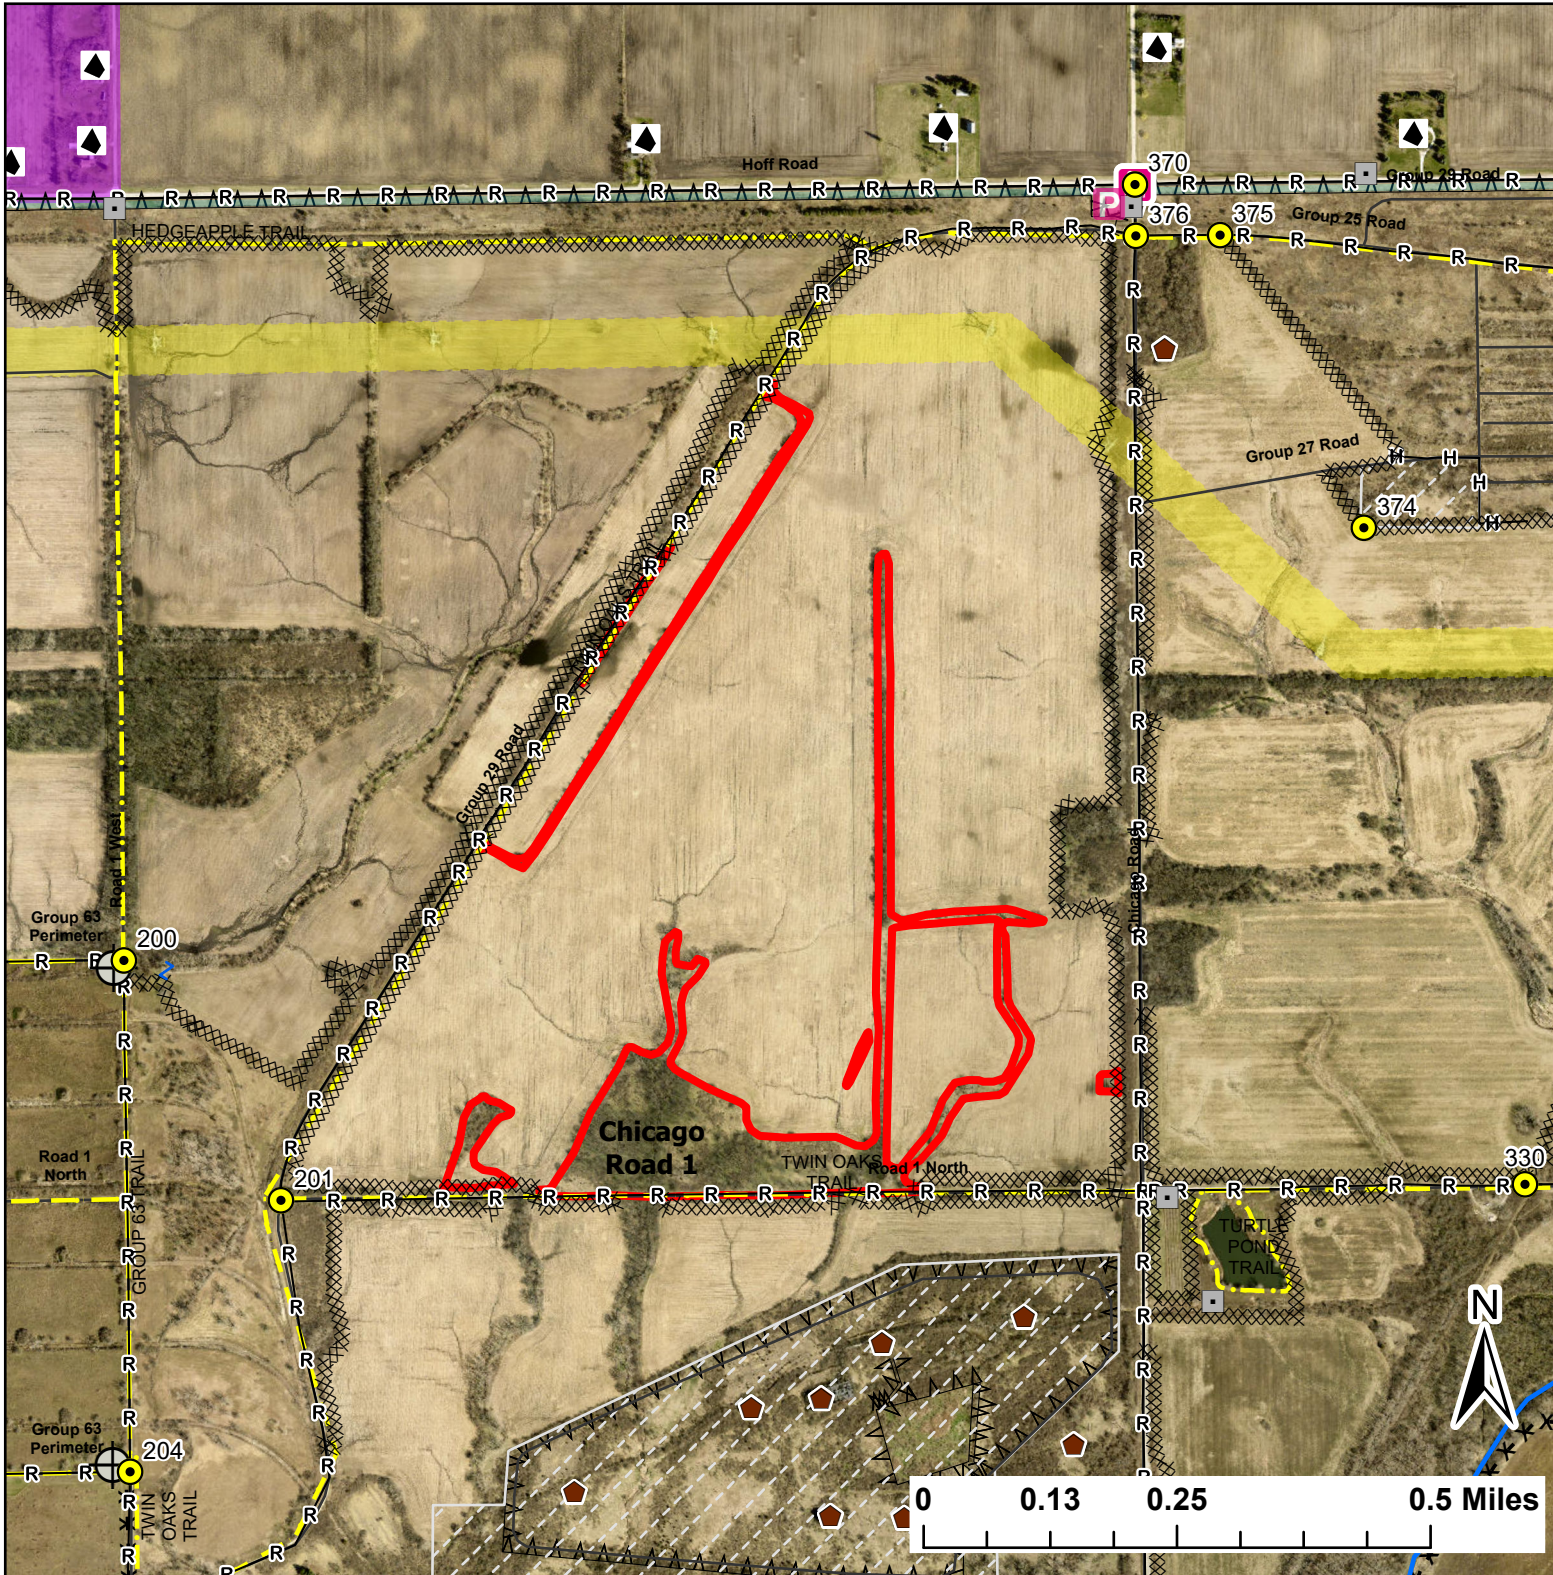

Chicago Road 1

Lat:41.380299

Long:-88.086098

Acres:31.21

Legend	
Burn Unit	Barbed Wire
Buildings	Chain Link
Drop Point	Trail
Entry Point	Half Mile Structures
Lock/Gate	Adjacent Land
Parking Lot	Creek As Completed Line
Well	Mow Line
Electric And Telephone Line	Road As Completed Line
HighTransmission Line	Wet Line
	Army Inholding
	Road

Midwin National Tallgrass Prairie
Prairie Supervisor's Office and Welcome Center
30239 S. State Route 53
Wilmington, IL 60481
Phone: (815) 423 - 6370