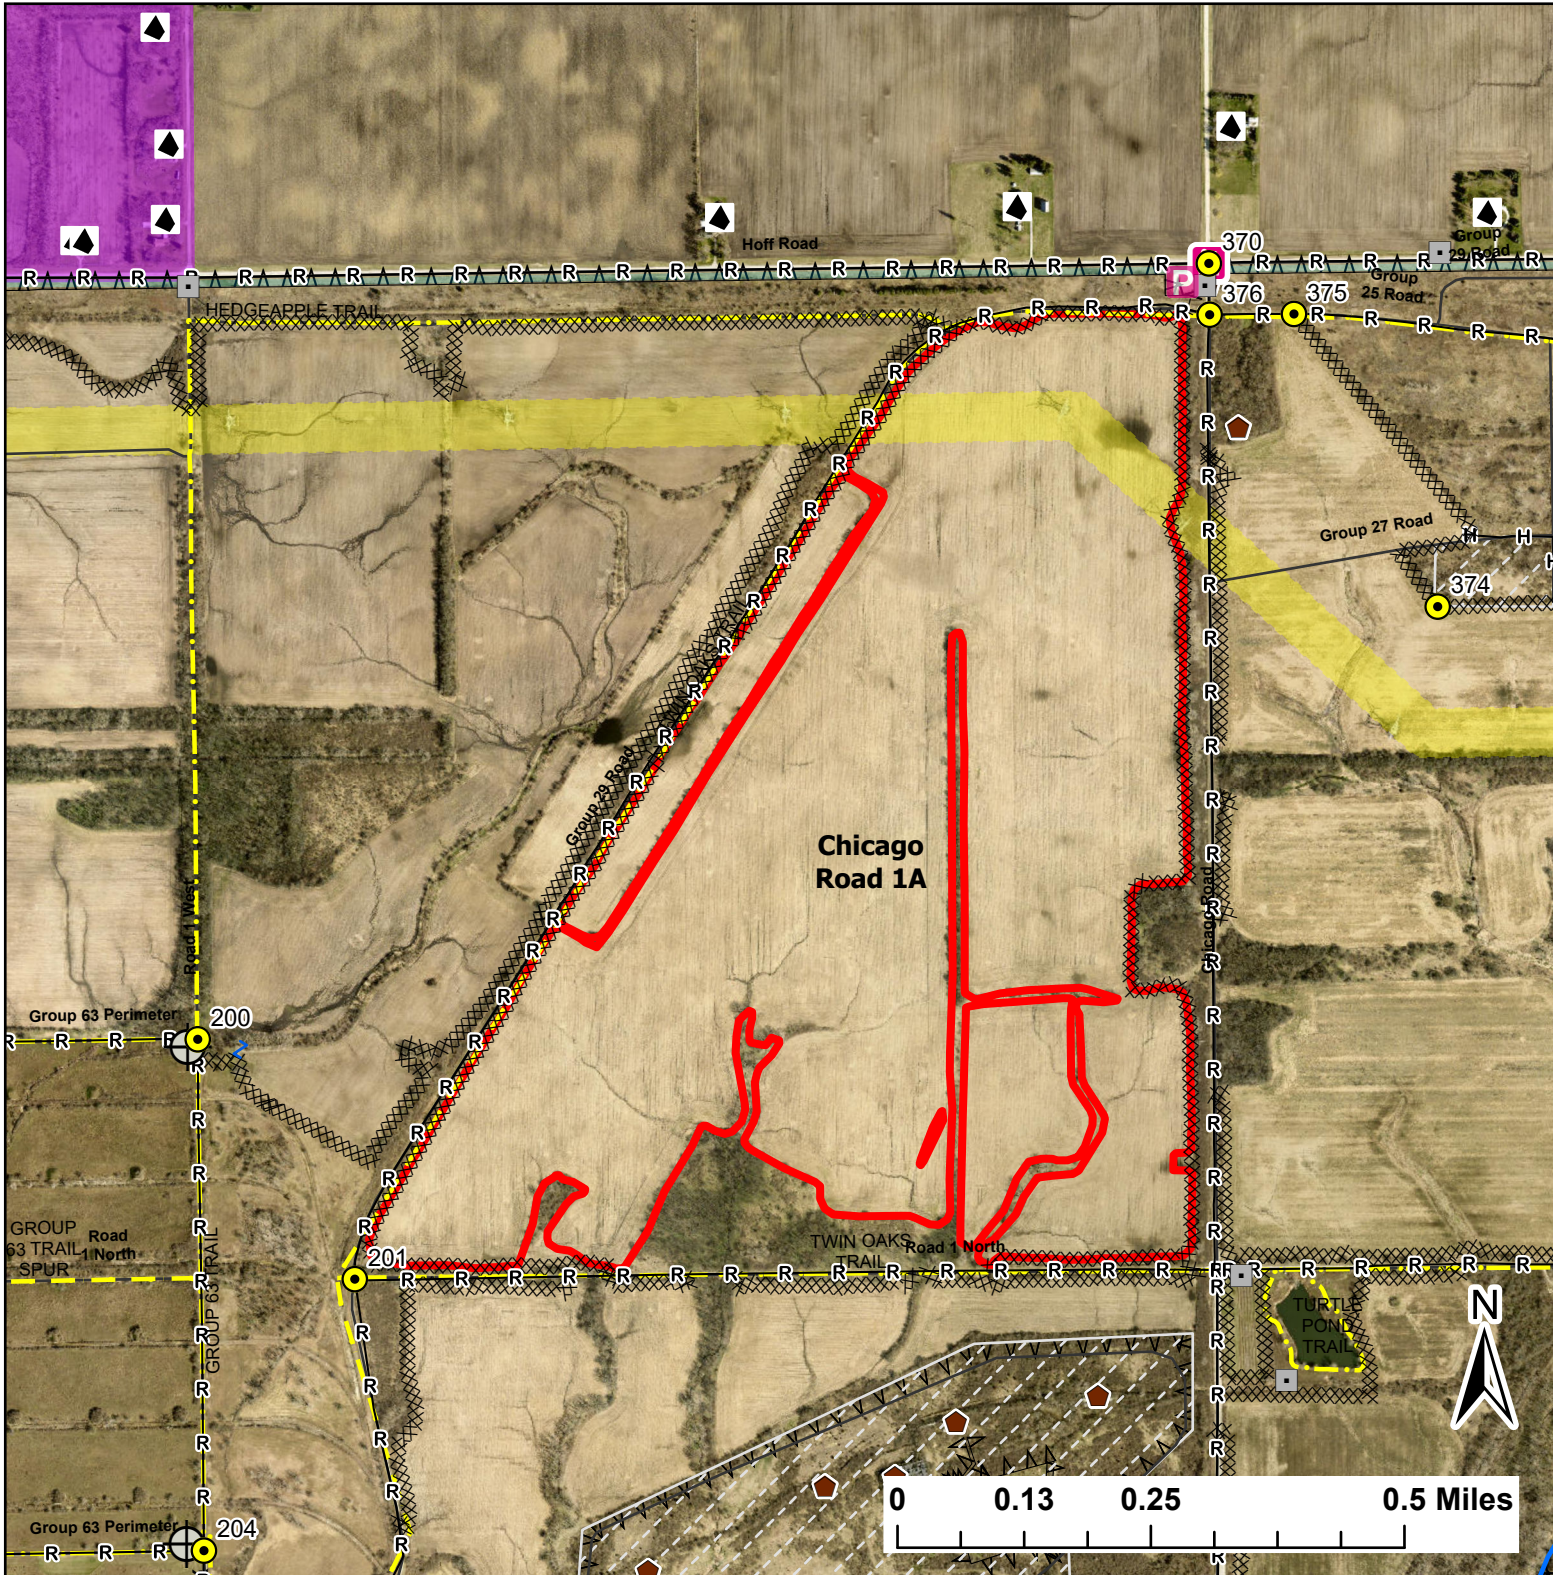

Chicago Road 1A

Lat:41.3853

Long:-88.083298

Acres:286.71

Legend			
	Burn Unit		Barbed Wire
	Buildings		Chain Link
	Drop Point		Trail
	Entry Point		Half Mile Structures
	Lock/Gate		Adjacent Land
	Parking Lot		Creek As Completed Line
	Well		Hand Line
	Electric And Telephone Line		Mow Line
	High Transmission Line		Road As Completed Line
			Wet Line
			Army Inholding
			Road