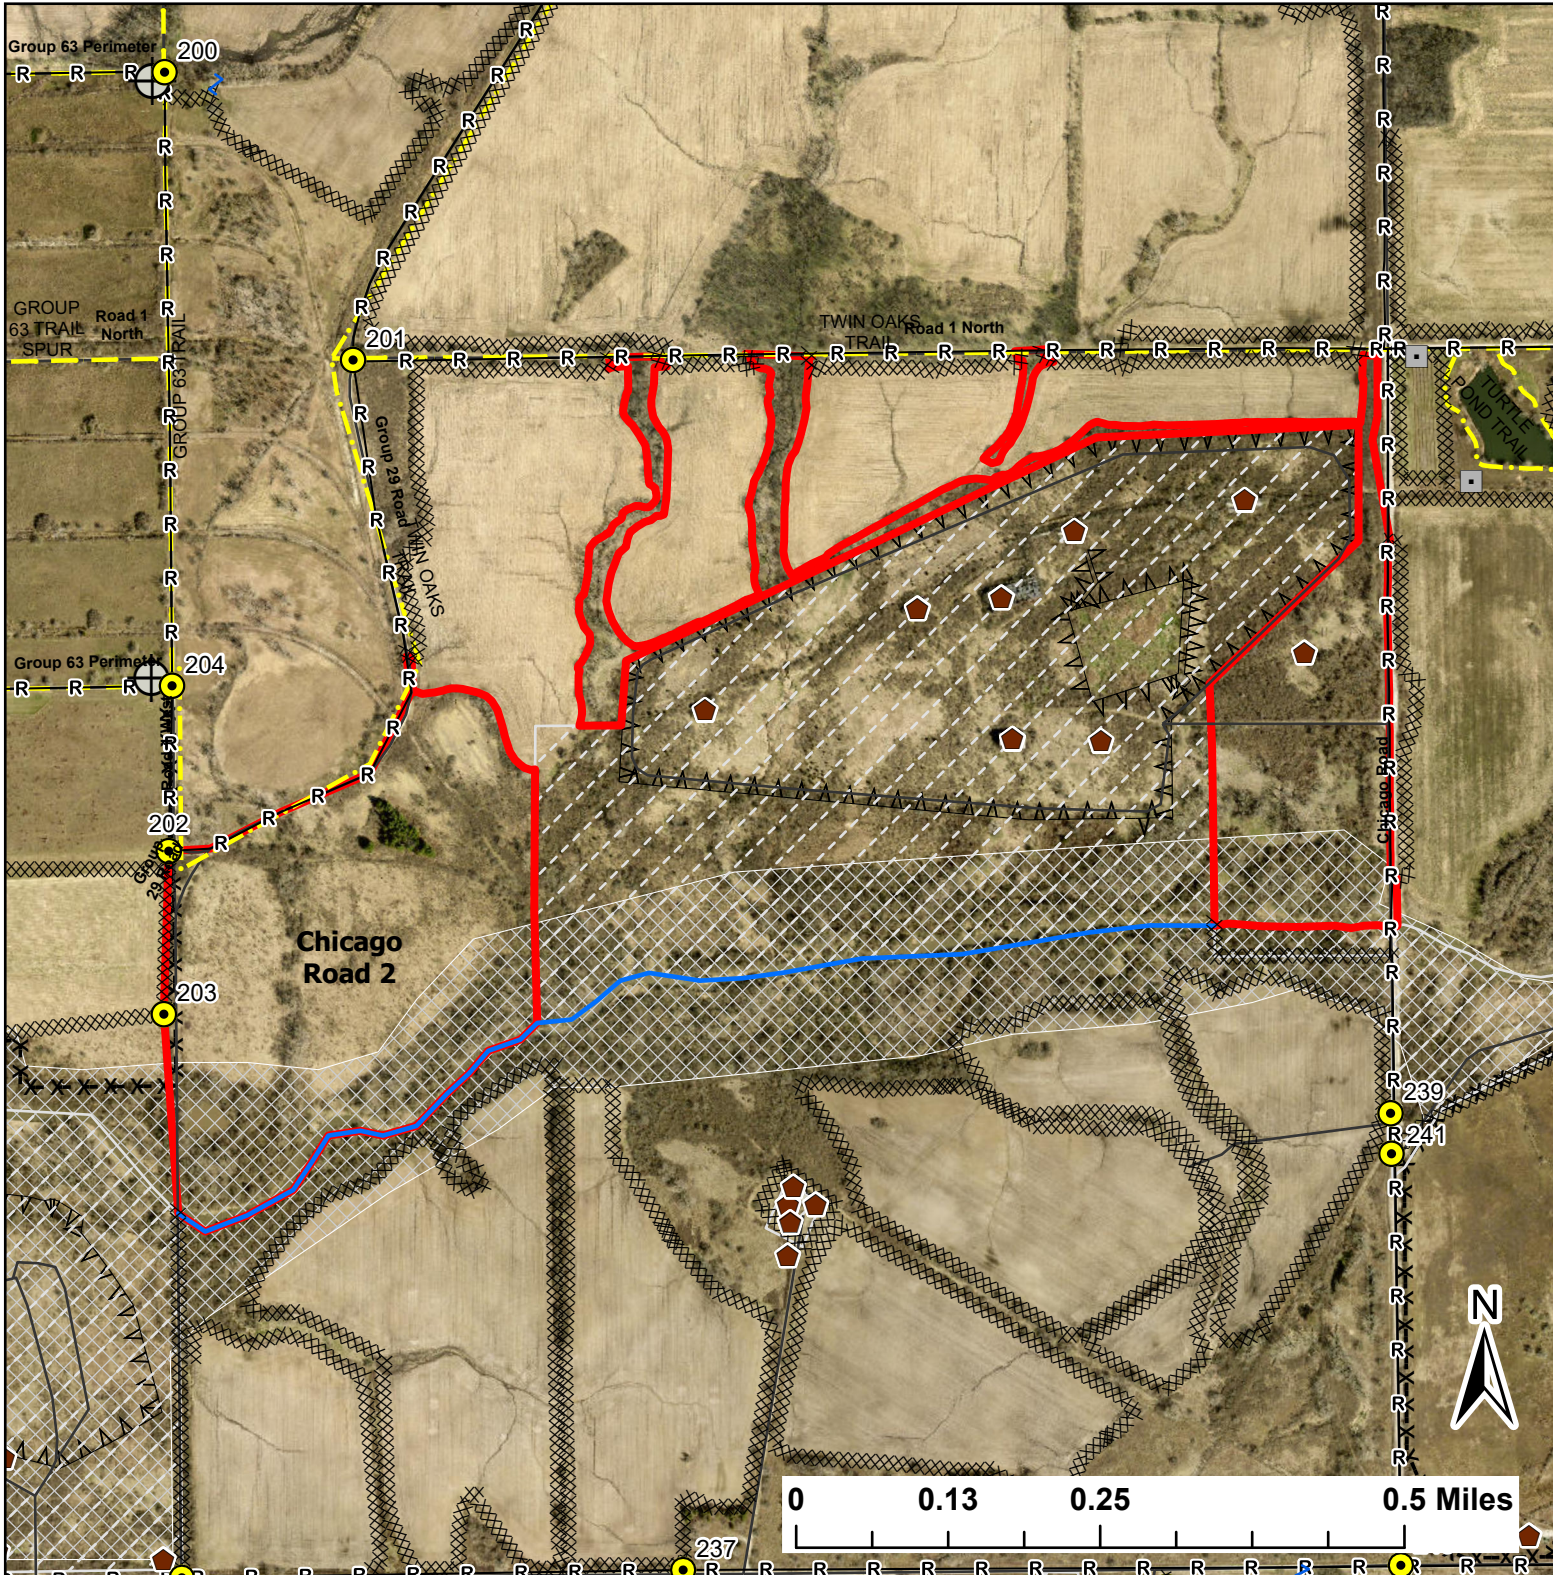

Chicago Road 2

Lat:41.372002

Long:-88.0933

Acres:97.25

Legend

- Burn Unit
- Buildings
- Drop Point
- Lock/Gate
- Well
- Barbed Wire
- Chain Link
- Trail
- UXO Closed Area
- Creek As Completed Line
- Mow Line
- Road As Completed Line
- Wet Line
- Army Inholding
- Road

Midwin National Tallgrass Prairie
Prairie Supervisor's Office and Welcome Center
30239 S. State Route 53
Wilmington, IL 60481
Phone: (815) 423 - 6370