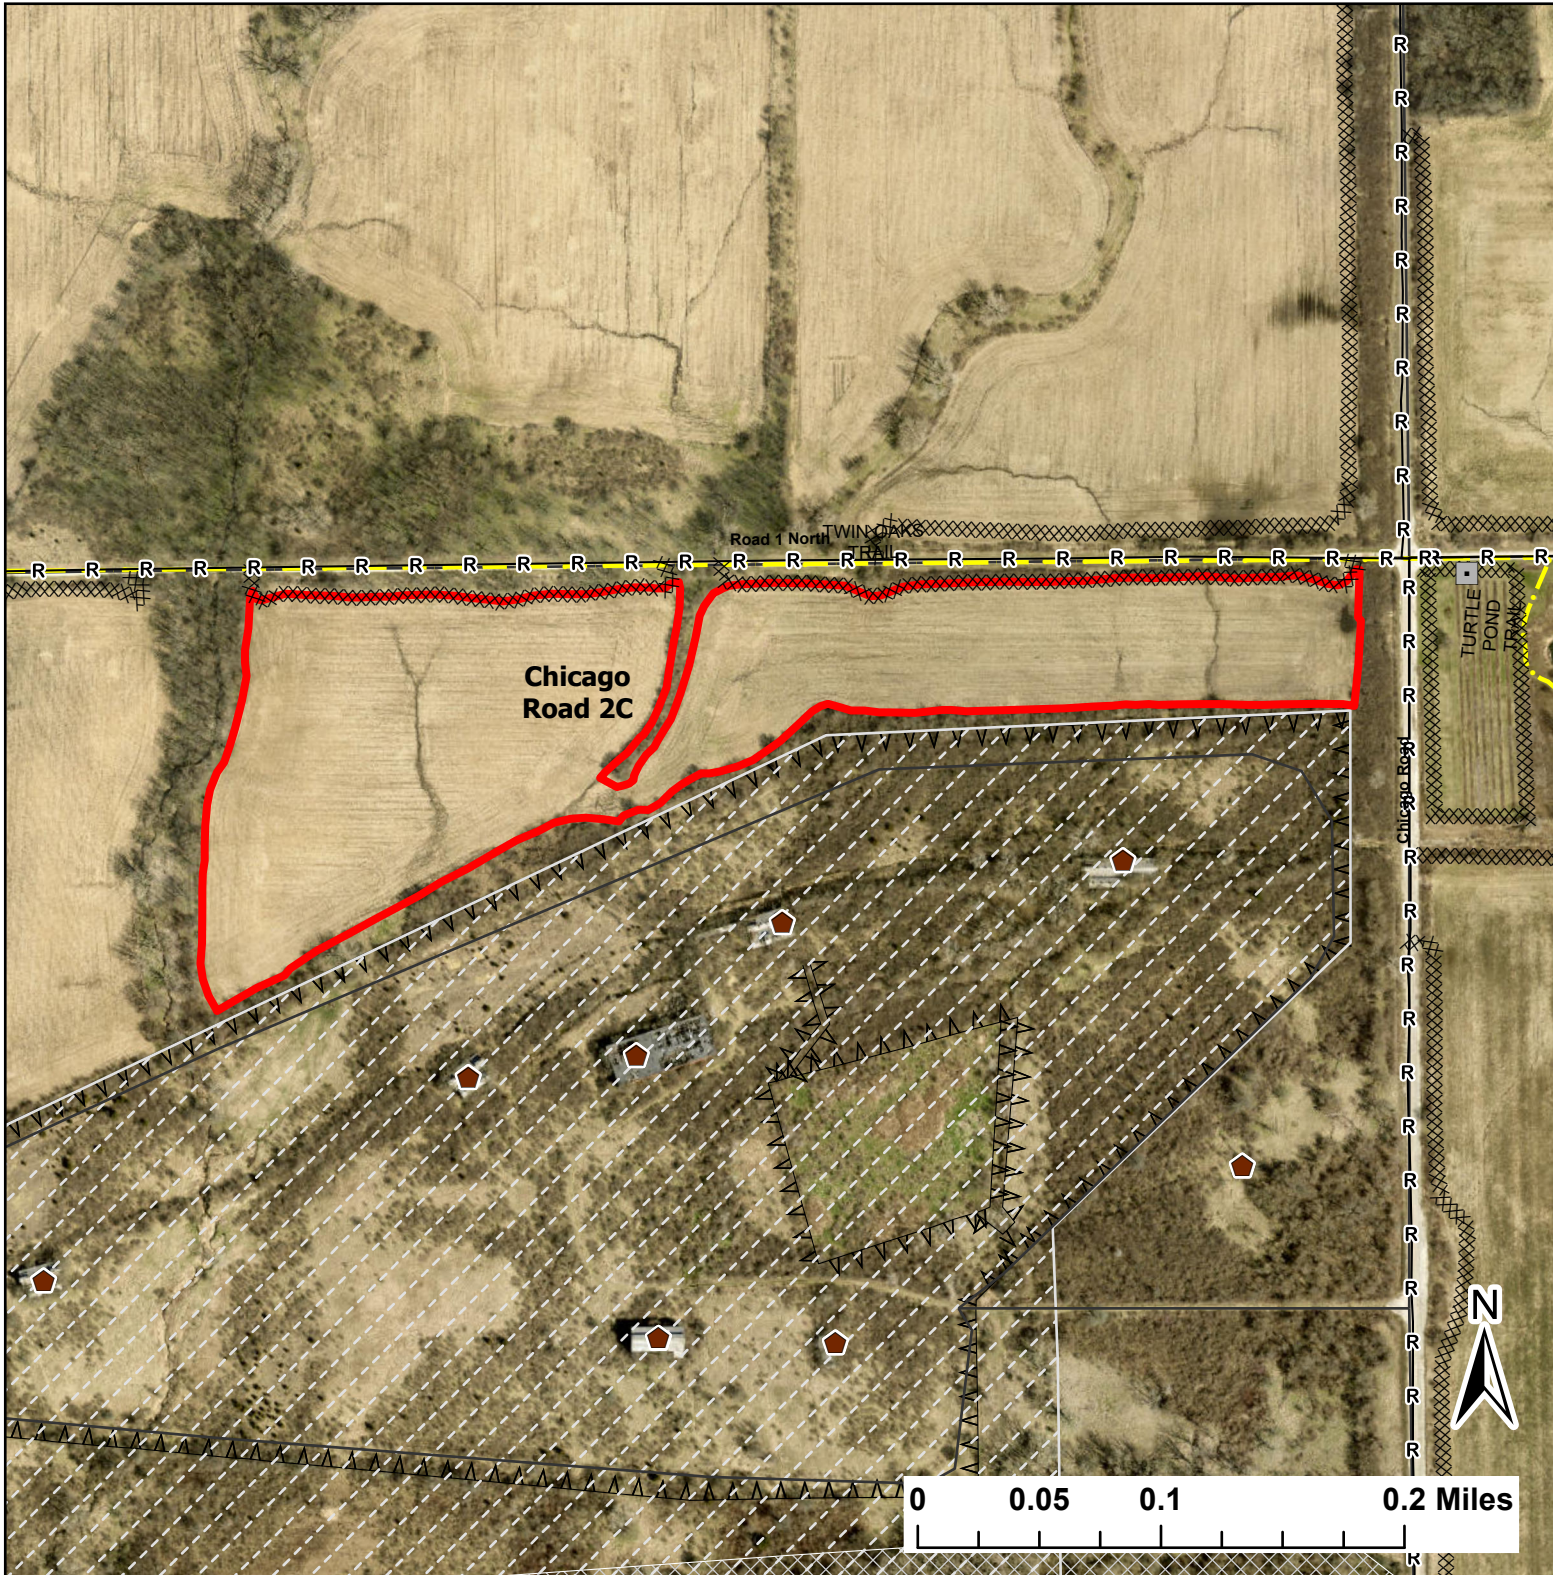

Chicago Road 2C

Lat:41.378502

Long:-88.082901

Acres:23.90

Legend

- Burn Unit
- Buildings
- Lock/Gate
- Chain Link
- Trail
- UXO Closed Area
- Mow Line
- Road As Completed Line
- Army Inholding
- Road

Midwin National Tallgrass Prairie
Prairie Supervisor's Office and Welcome Center
30239 S. State Route 53
Wilmington, IL 60481
Phone: (815) 423 - 6370