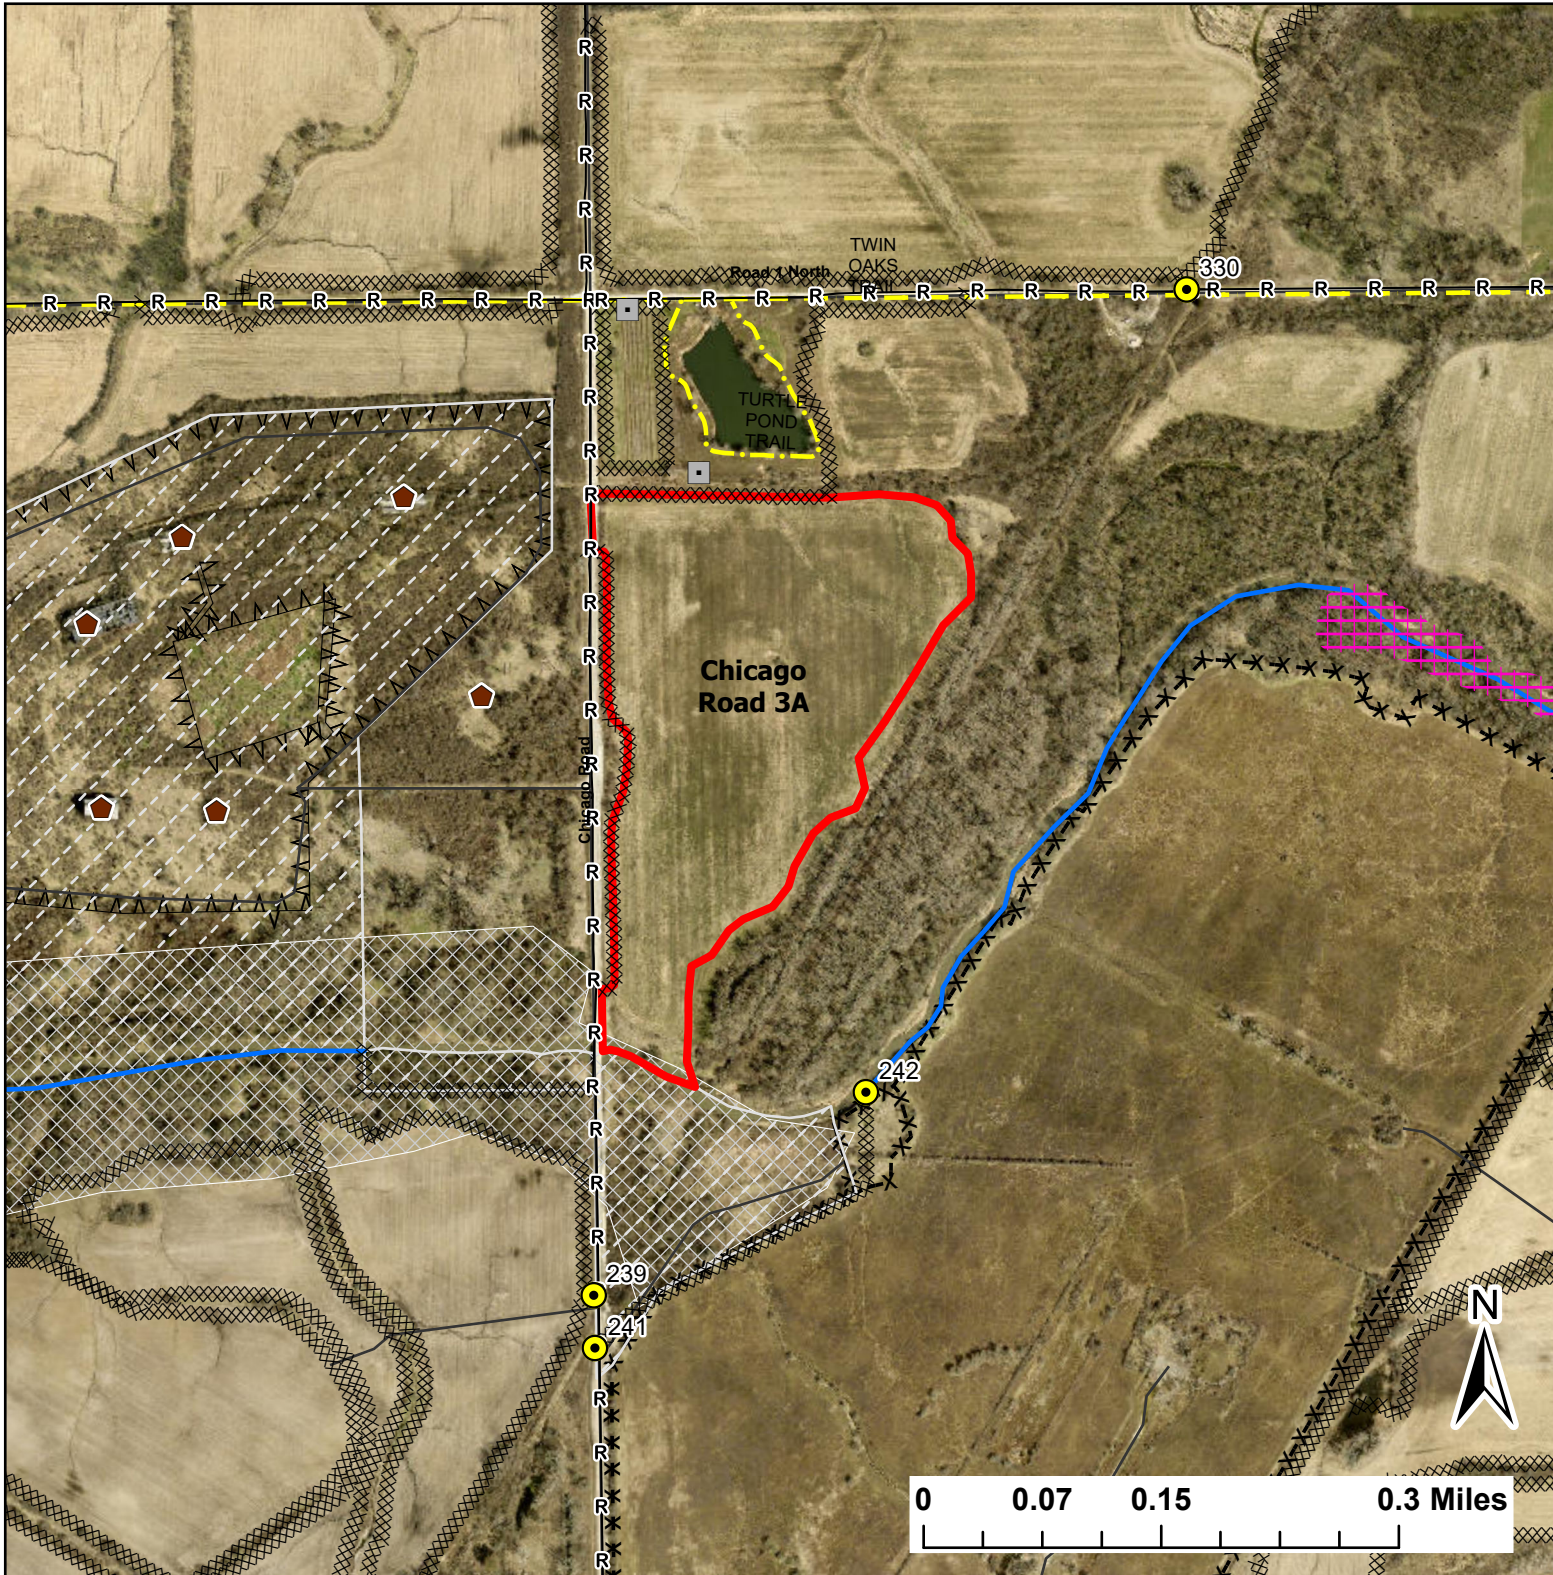

Chicago Road 3A

Lat:41.375702

Long:-88.075104

Acres:33.31

Legend

- Burn Unit
- Buildings
- Drop Point
- Lock/Gate
- Barbed Wire
- Chain Link
- Trail
- Native Vegetation - Sensitive Area
- UXO Closed Area
- Creek As Completed Line
- Mow Line
- Road As Completed Line
- Army Inholding
- Road

Midwin National Tallgrass Prairie
Prairie Supervisor's Office and Welcome Center
30239 S. State Route 53
Wilmington, IL 60481
Phone: (815) 423 - 6370