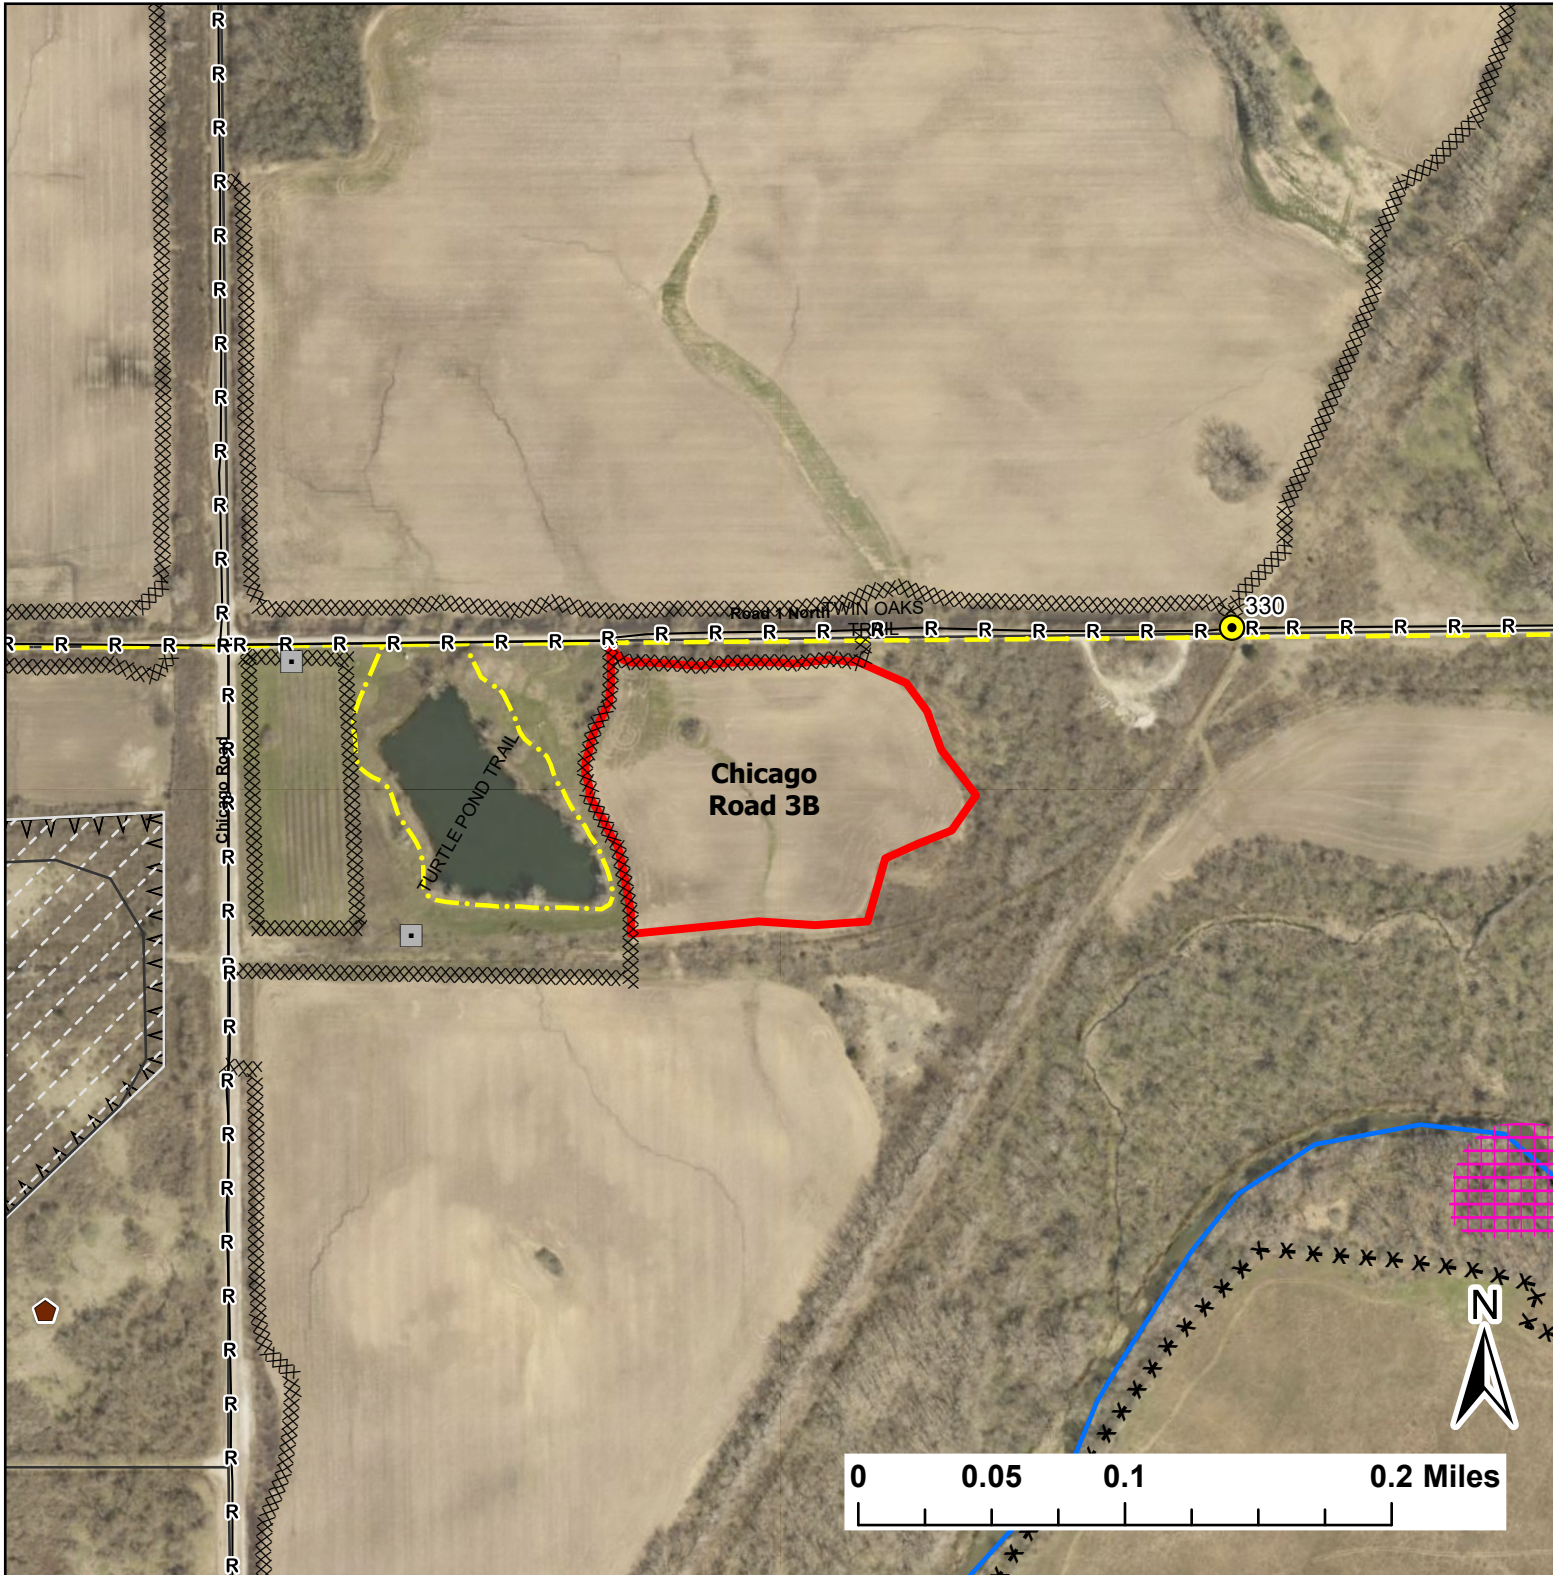

# Chicago Road 3B

Lat:41.3787

Long:-88.073097

Acres:7.41

## Legend

- Burn Unit
- Buildings
- Drop Point
- Lock/Gate
- Barbed Wire
- Chain Link
- Trail
- Native Vegetation - Sensitive Area
- Creek As Completed Line
- Mow Line
- Road As Completed Line
- Army Inholding
- Road