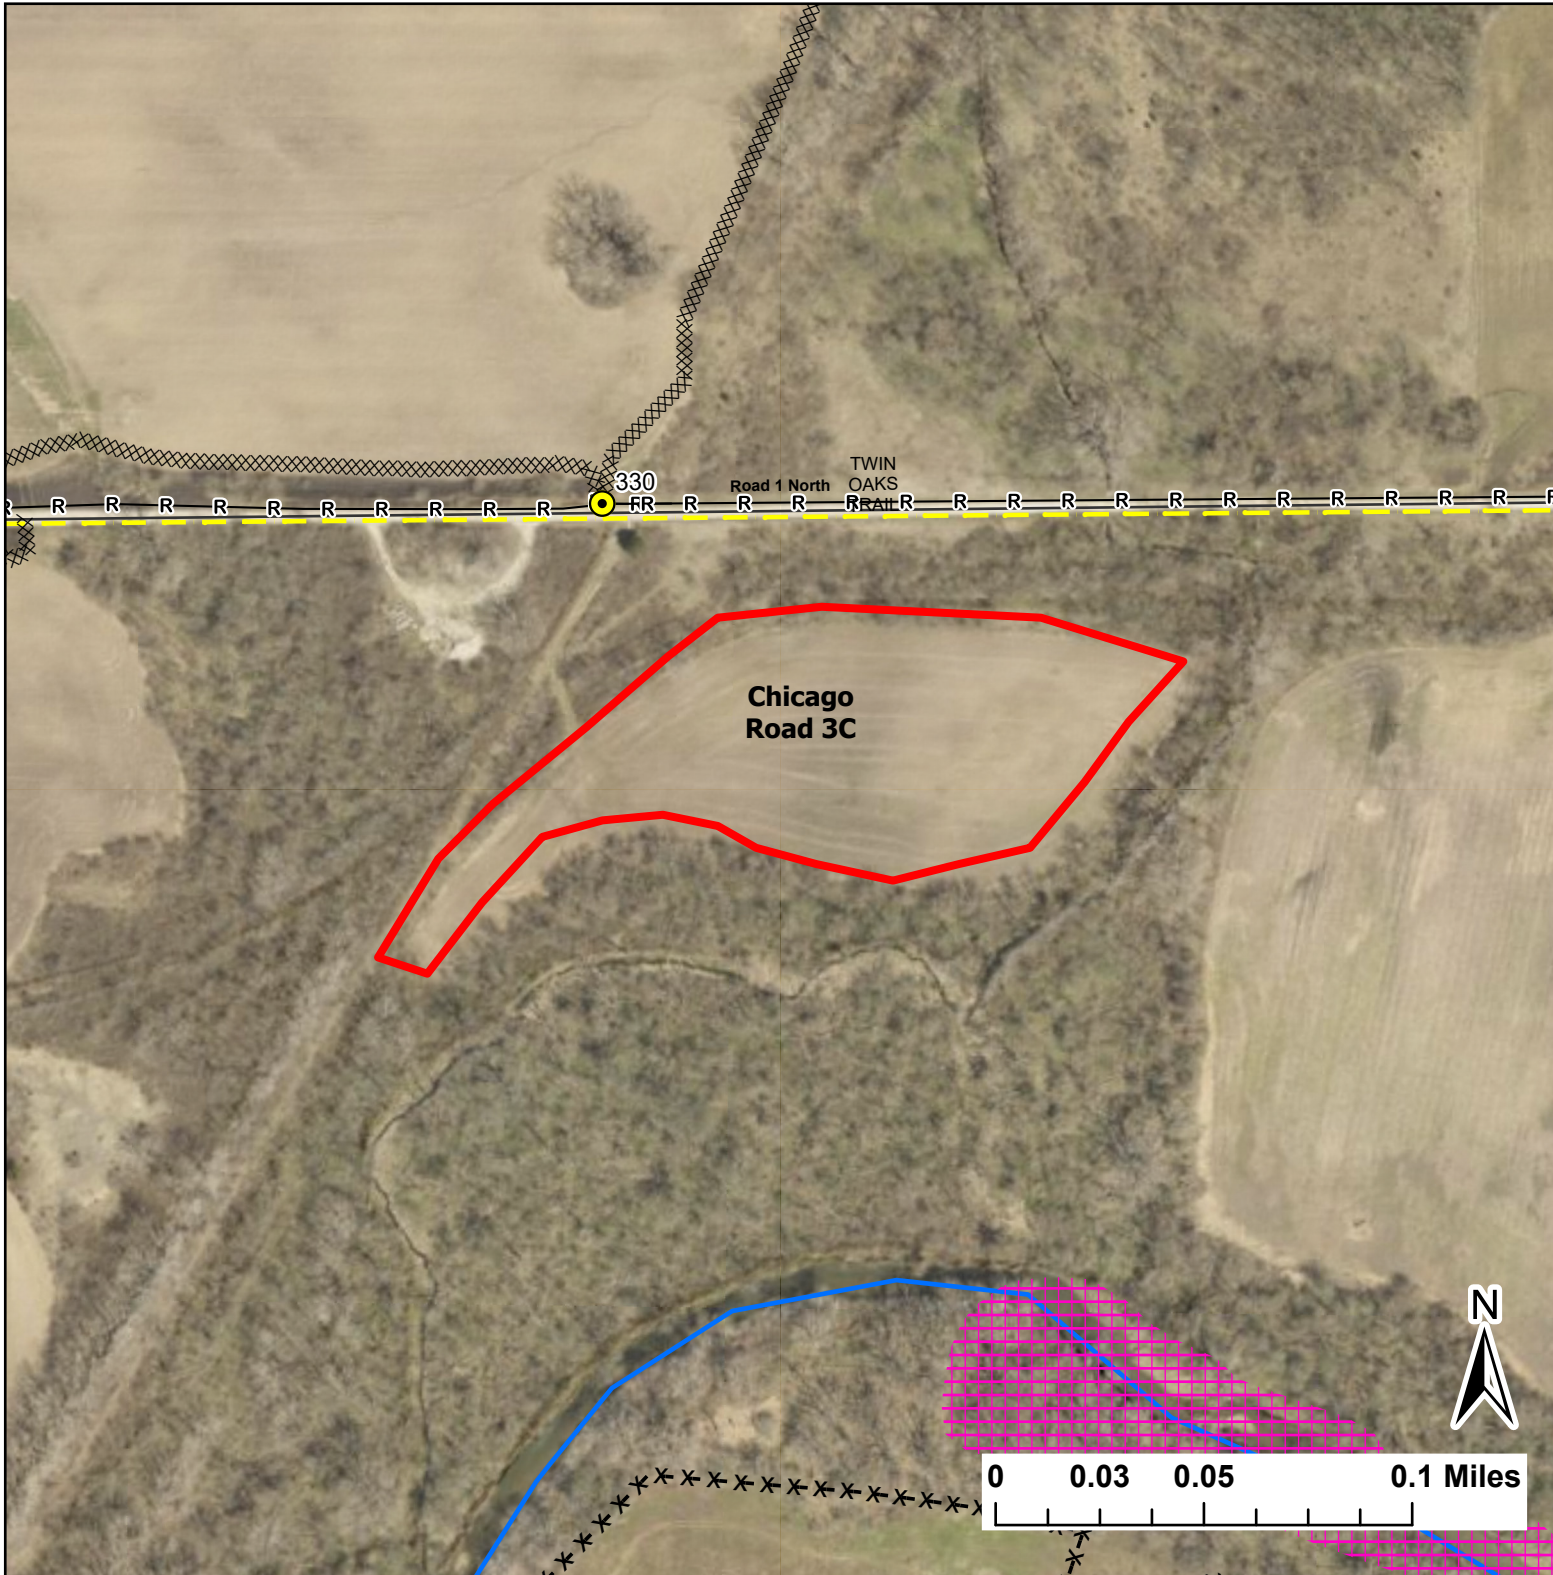

Chicago Road 3C

Lat:41.3787

Long:-88.068703

Acres:4.84

Legend

- Burn Unit
- Drop Point
- Barbed Wire
- Trail
- Native Vegetation - Sensitive Area
- Creek As Completed Line
- Mow Line
- Road As Completed Line
- Road