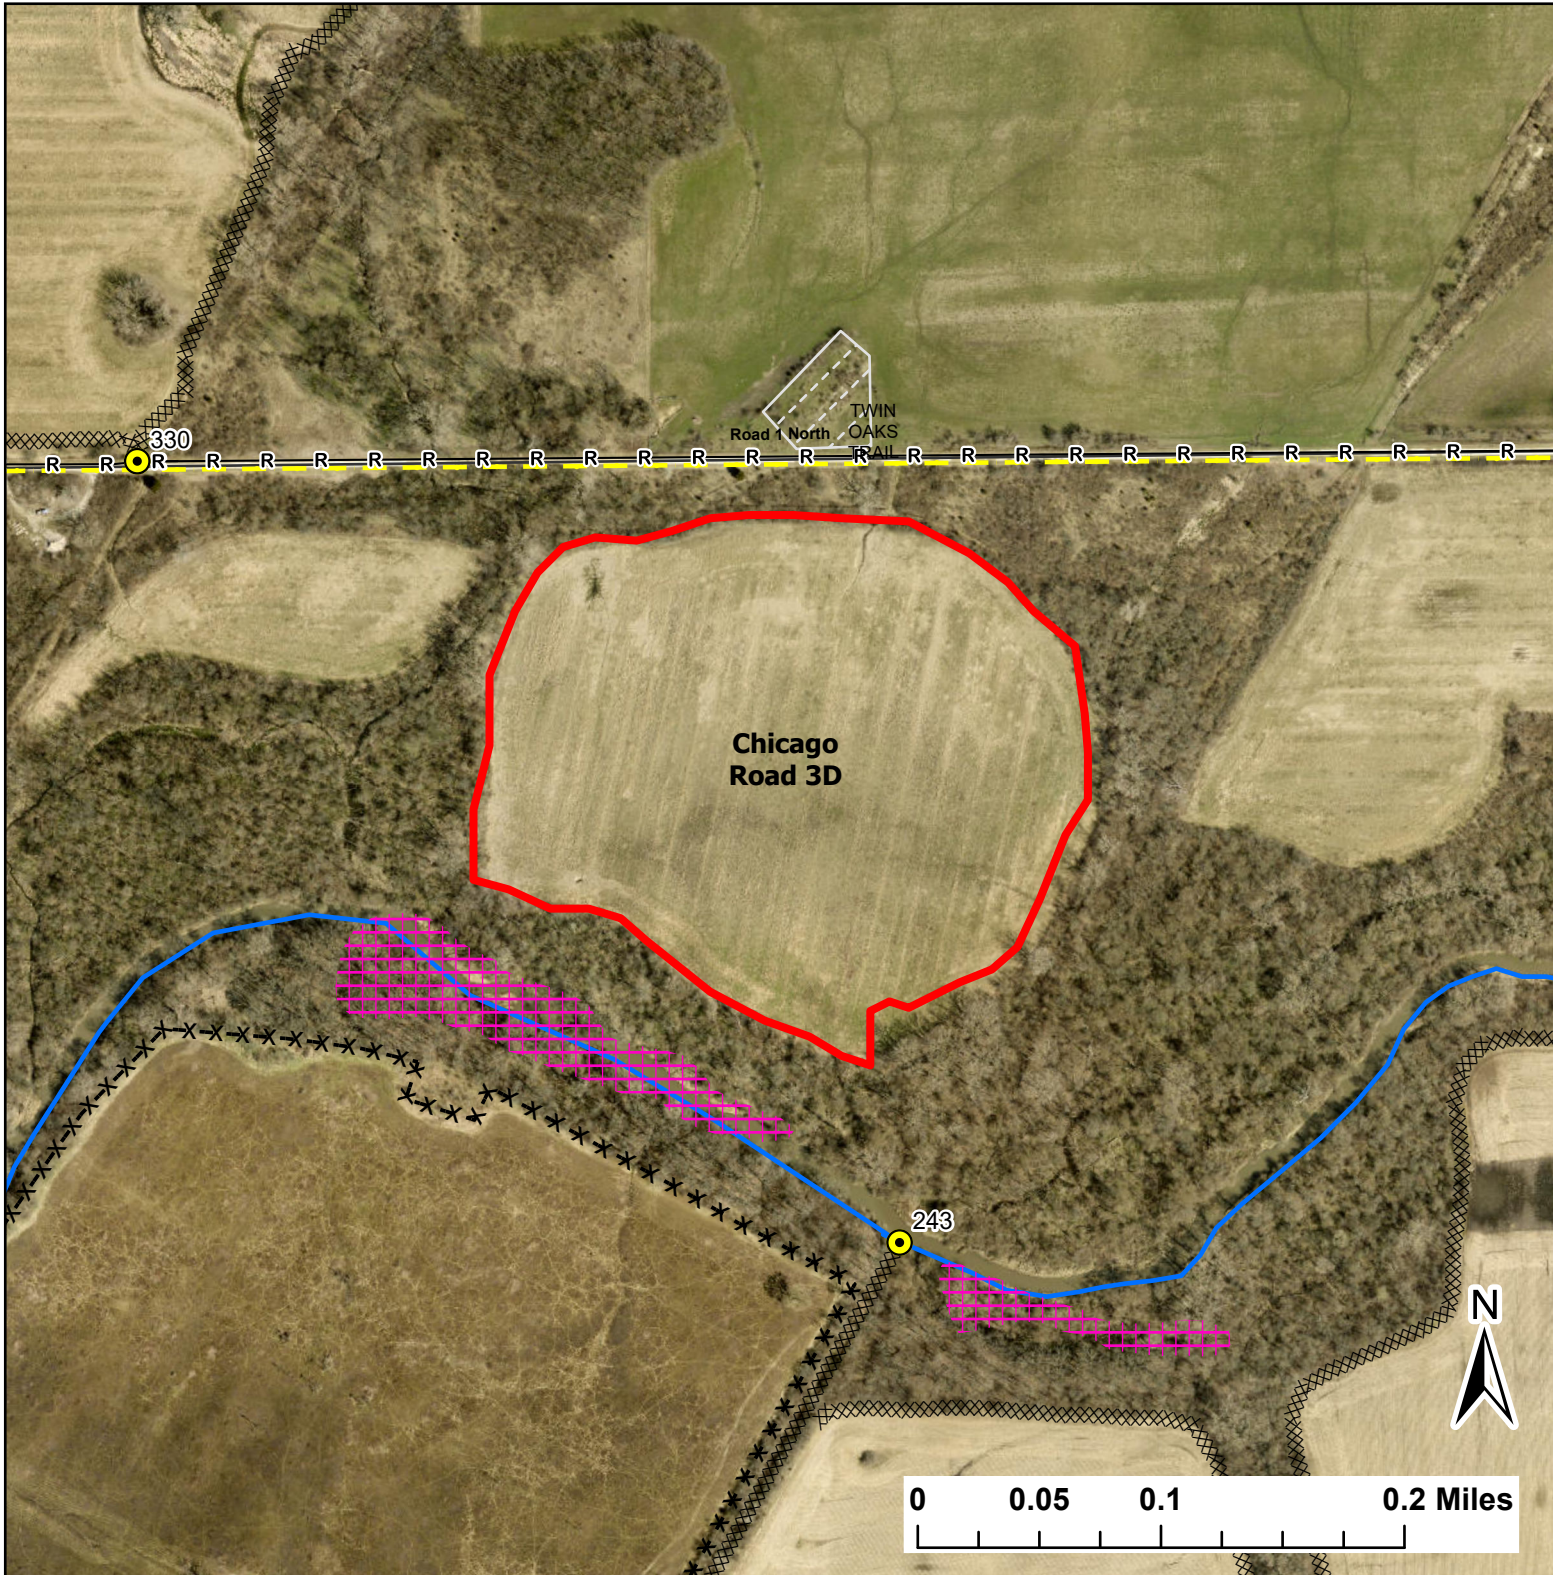

Chicago Road 3D

Lat:41.377899

Long:-88.064598

Acres:26.70

Legend

- Burn Unit
- Drop Point
- Barbed Wire
- Trail
- Native Vegetation - Sensitive Area
- Creek As Completed Line
- Mow Line
- Road As Completed Line
- Army Inholding
- Road