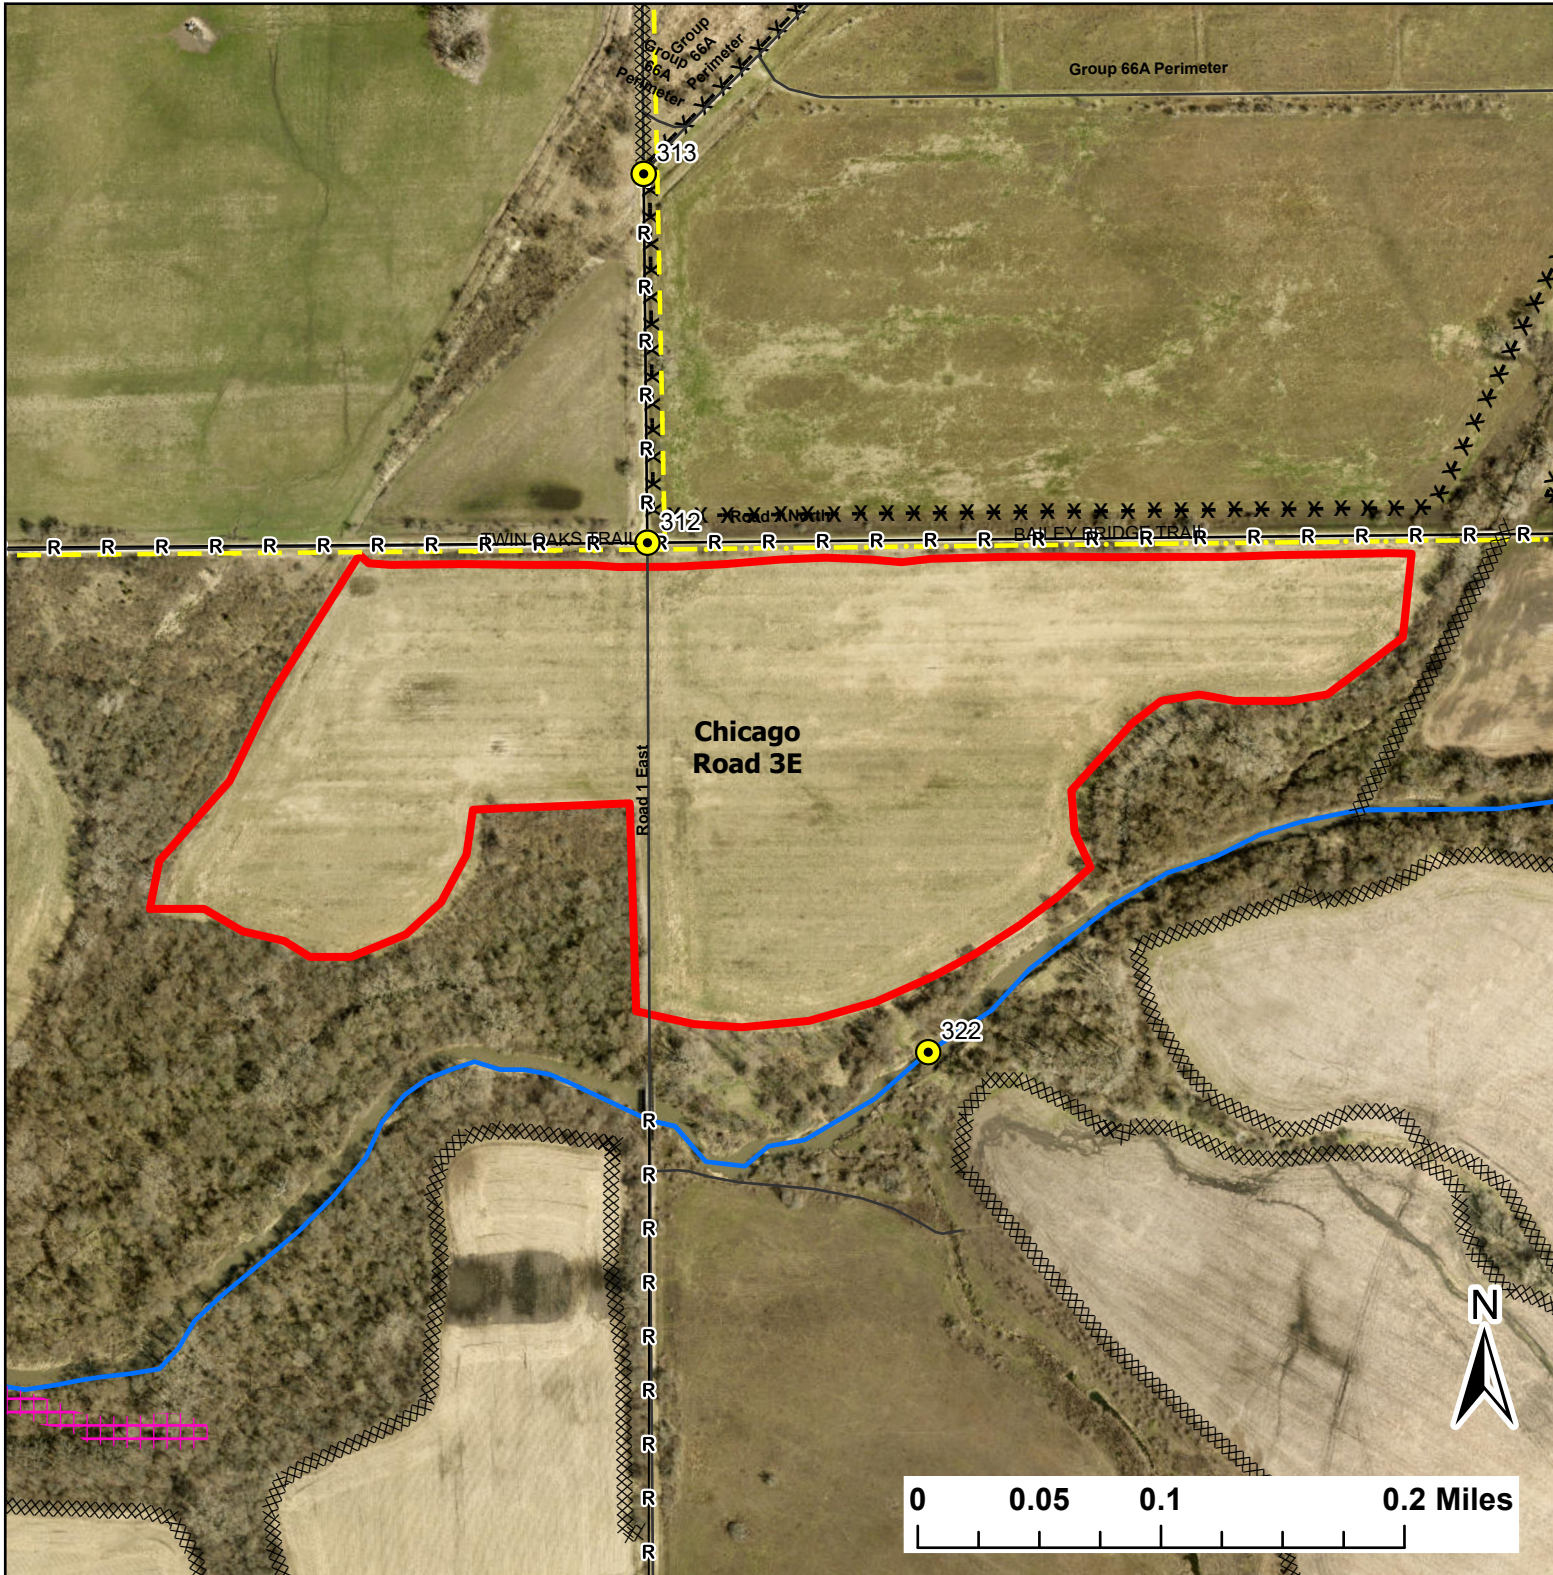

Chicago Road 3E

Lat:41.378601
Long:-88.056801

Acres:38.88

Legend

- Burn Unit
- Drop Point
- Barbed Wire
- Trail
- Native Vegetation - Sensitive Area
- Creek As Completed Line
- Mow Line
- Road As Completed Line
- Road

Midwin National Tallgrass Prairie
Prairie Supervisor's Office and Welcome Center
30239 S. State Route 53
Wilmington, IL 60481
Phone: (815) 423 - 6370