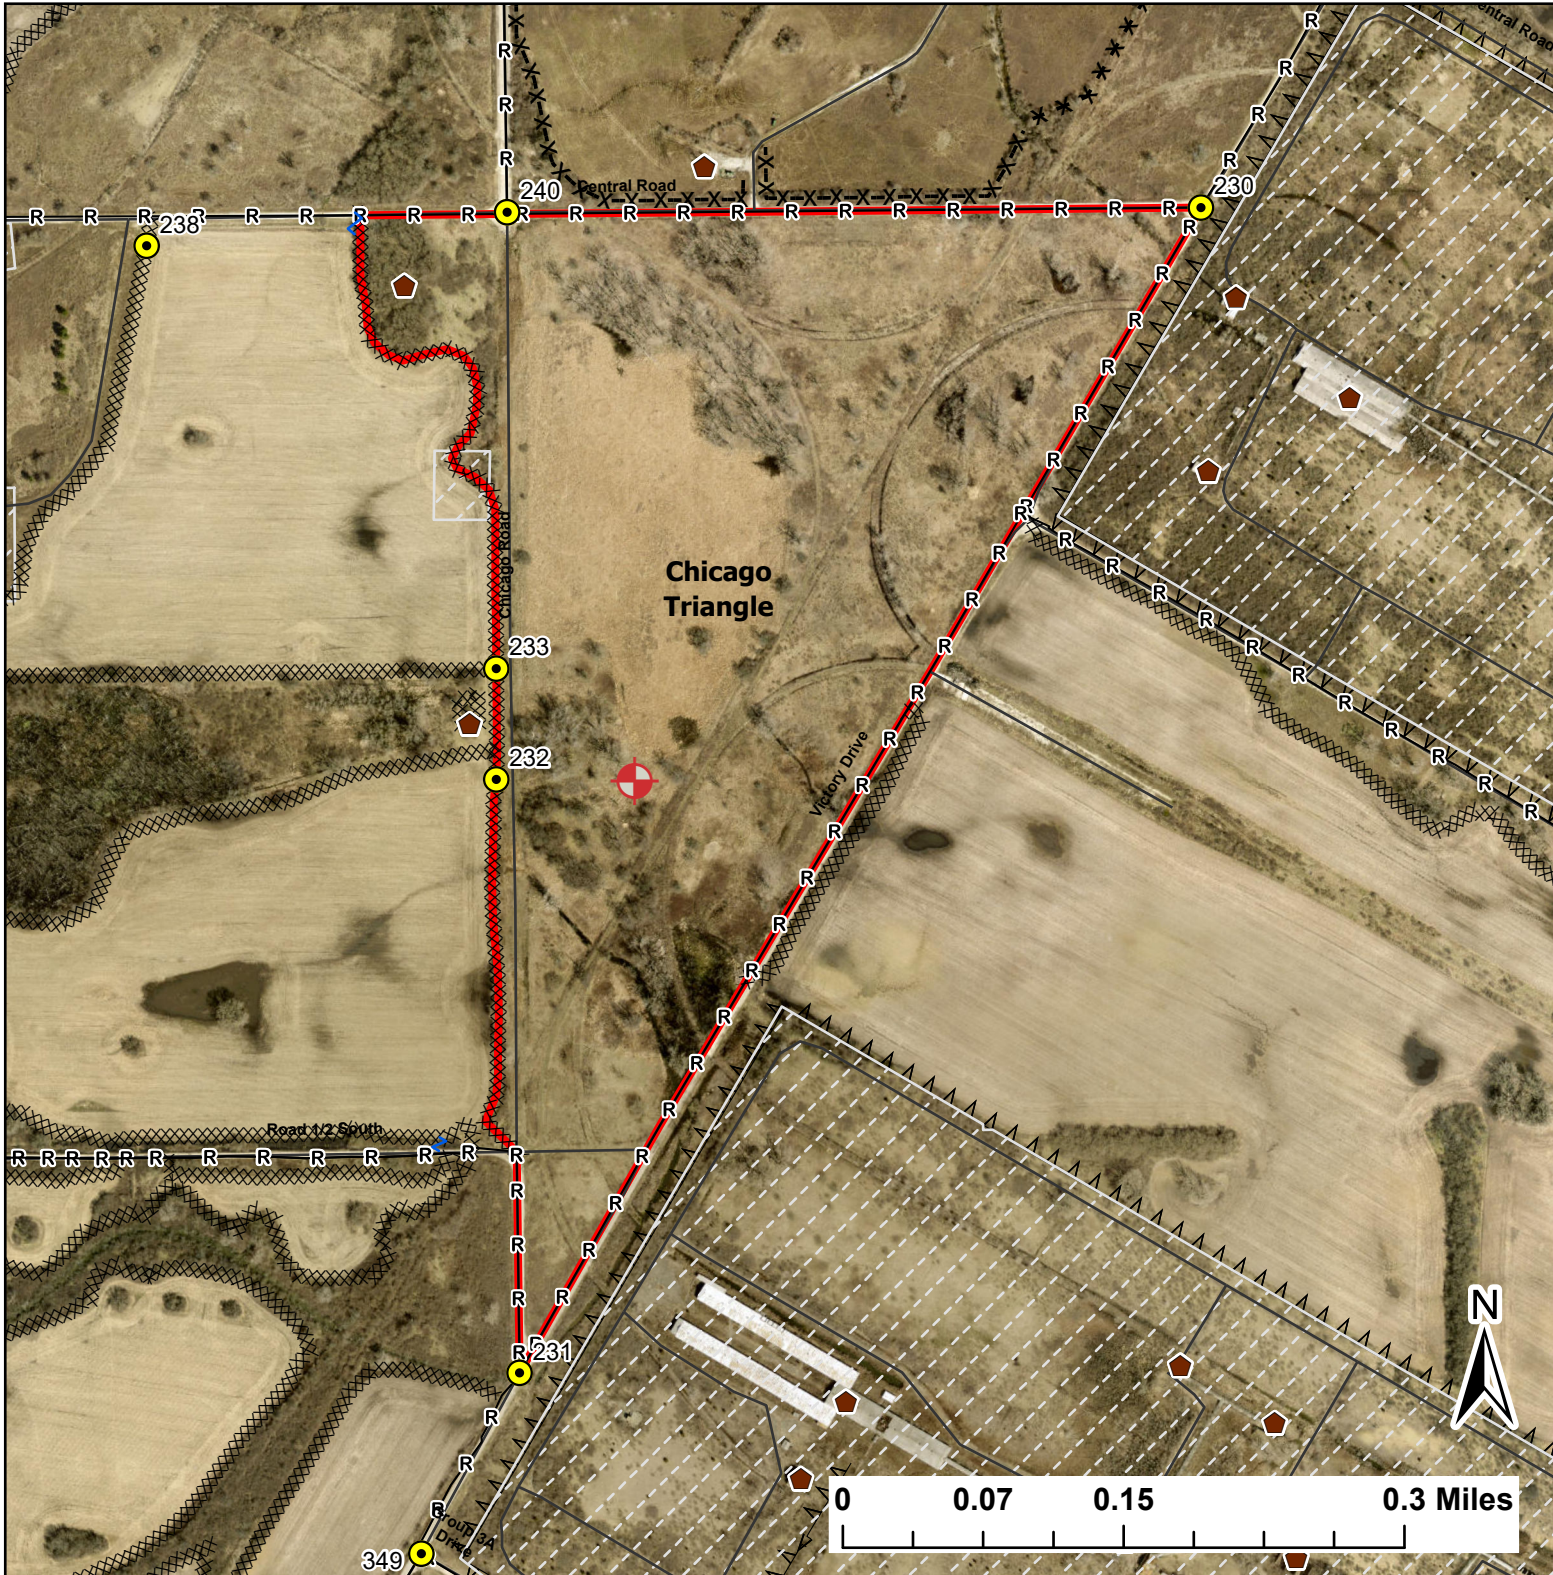

Chicago Triangle

Lat:41.362099

Long:-88.074303

Acres:80.02

Legend

- Burn Unit
- Buildings
- Drop Point
- Army Deep Well
- Barbed Wire
- Chain Link
- Mow Line
- Road As Completed Line
- Wet Line
- Army Inholding
- Road

Midwin National Tallgrass Prairie
Prairie Supervisor's Office and Welcome Center
30239 S. State Route 53
Wilmington, IL 60481
Phone: (815) 423 - 6370