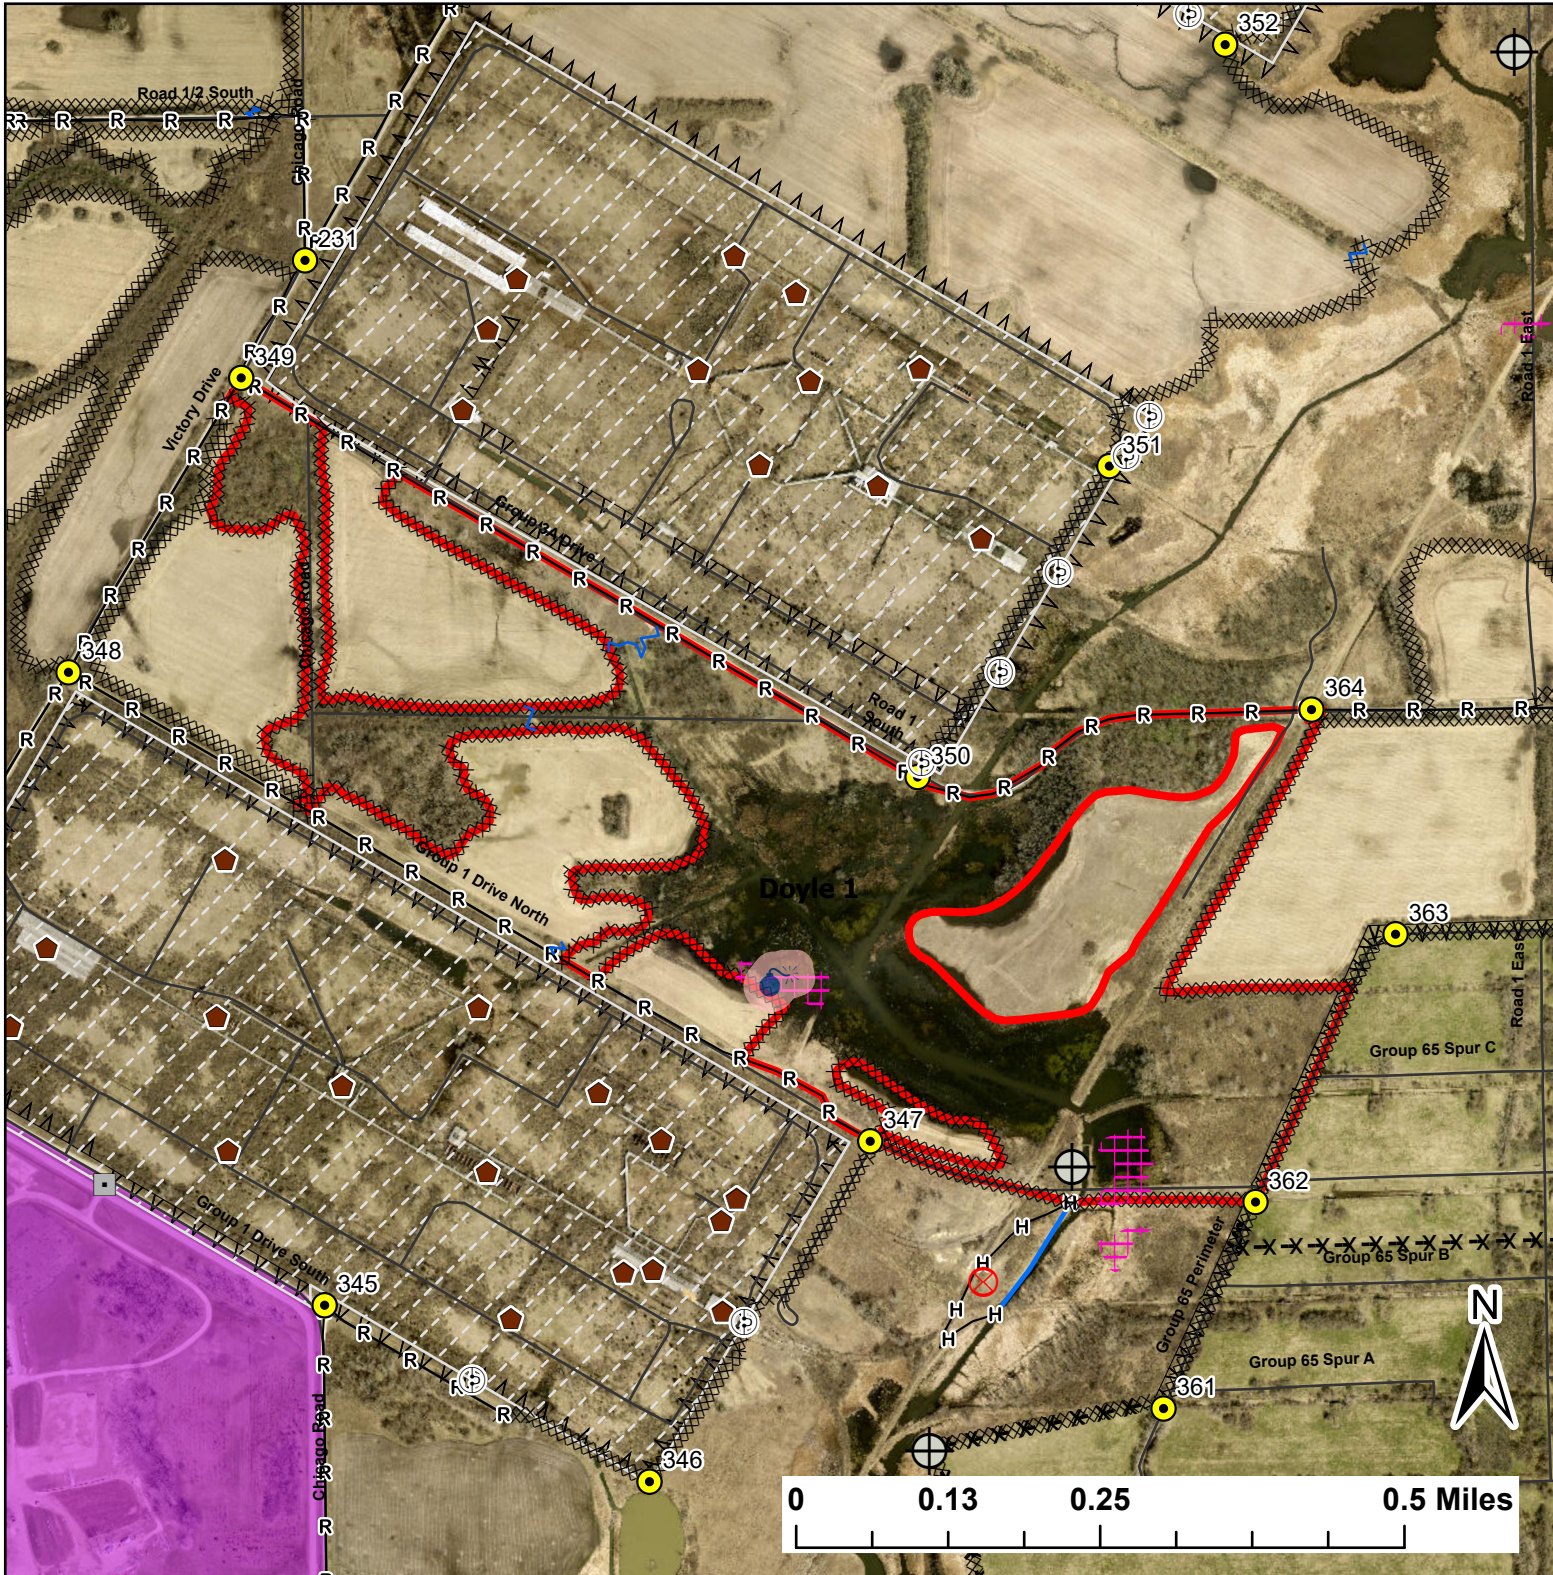

# Doyle 1

Lat:41.348701

Long:-88.067497

Acres:113.51

**Legend**

- Burn Unit
- Buildings
- Drop Point
- Hole In Fence
- Lichen Exclusion
- Lock/Gate
- Well
- Barbed Wire
- Chain Link
- Eagles Nests - Sensitive Area
- Native Vegetation - Sensitive Area
- Adjacent Land
- Creek As Completed Line
- Hand Line
- Mow Line
- Road As Completed Line
- Wet Line
- Army Inholding
- Road