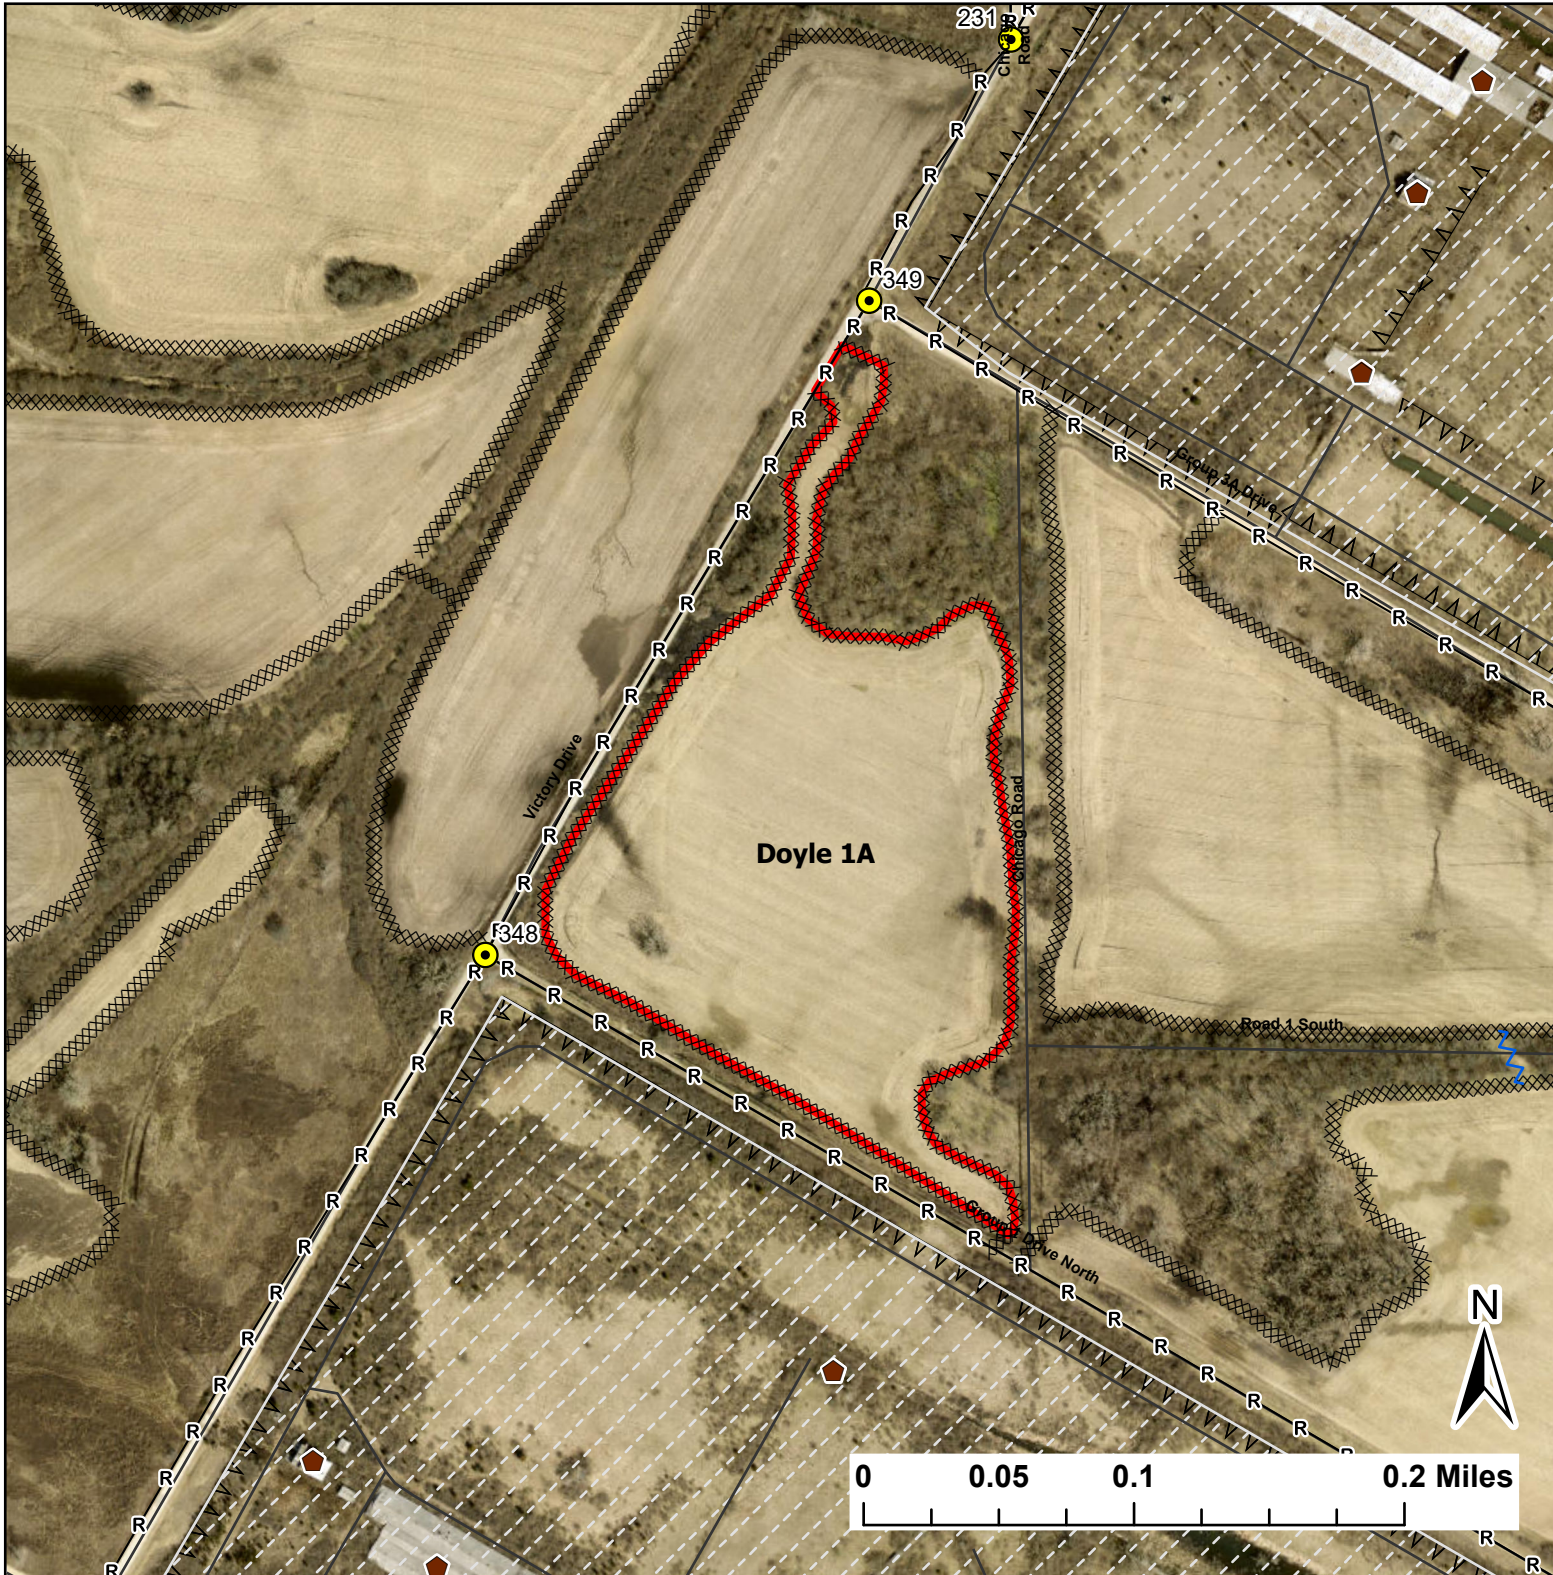

# Doyle 1A

Lat:41.351601  
Long:-88.077599

Acres:17.15

### Legend

- Burn Unit
- Buildings
- Drop Point
- Chain Link
- Mow Line
- Road As Completed Line
- Wet Line
- Army Inholding
- Road

Midwin National Tallgrass Prairie  
Prairie Supervisor's Office and Welcome Center  
30239 S. State Route 53  
Wilmington, IL 60481  
Phone: (815) 423 - 6370