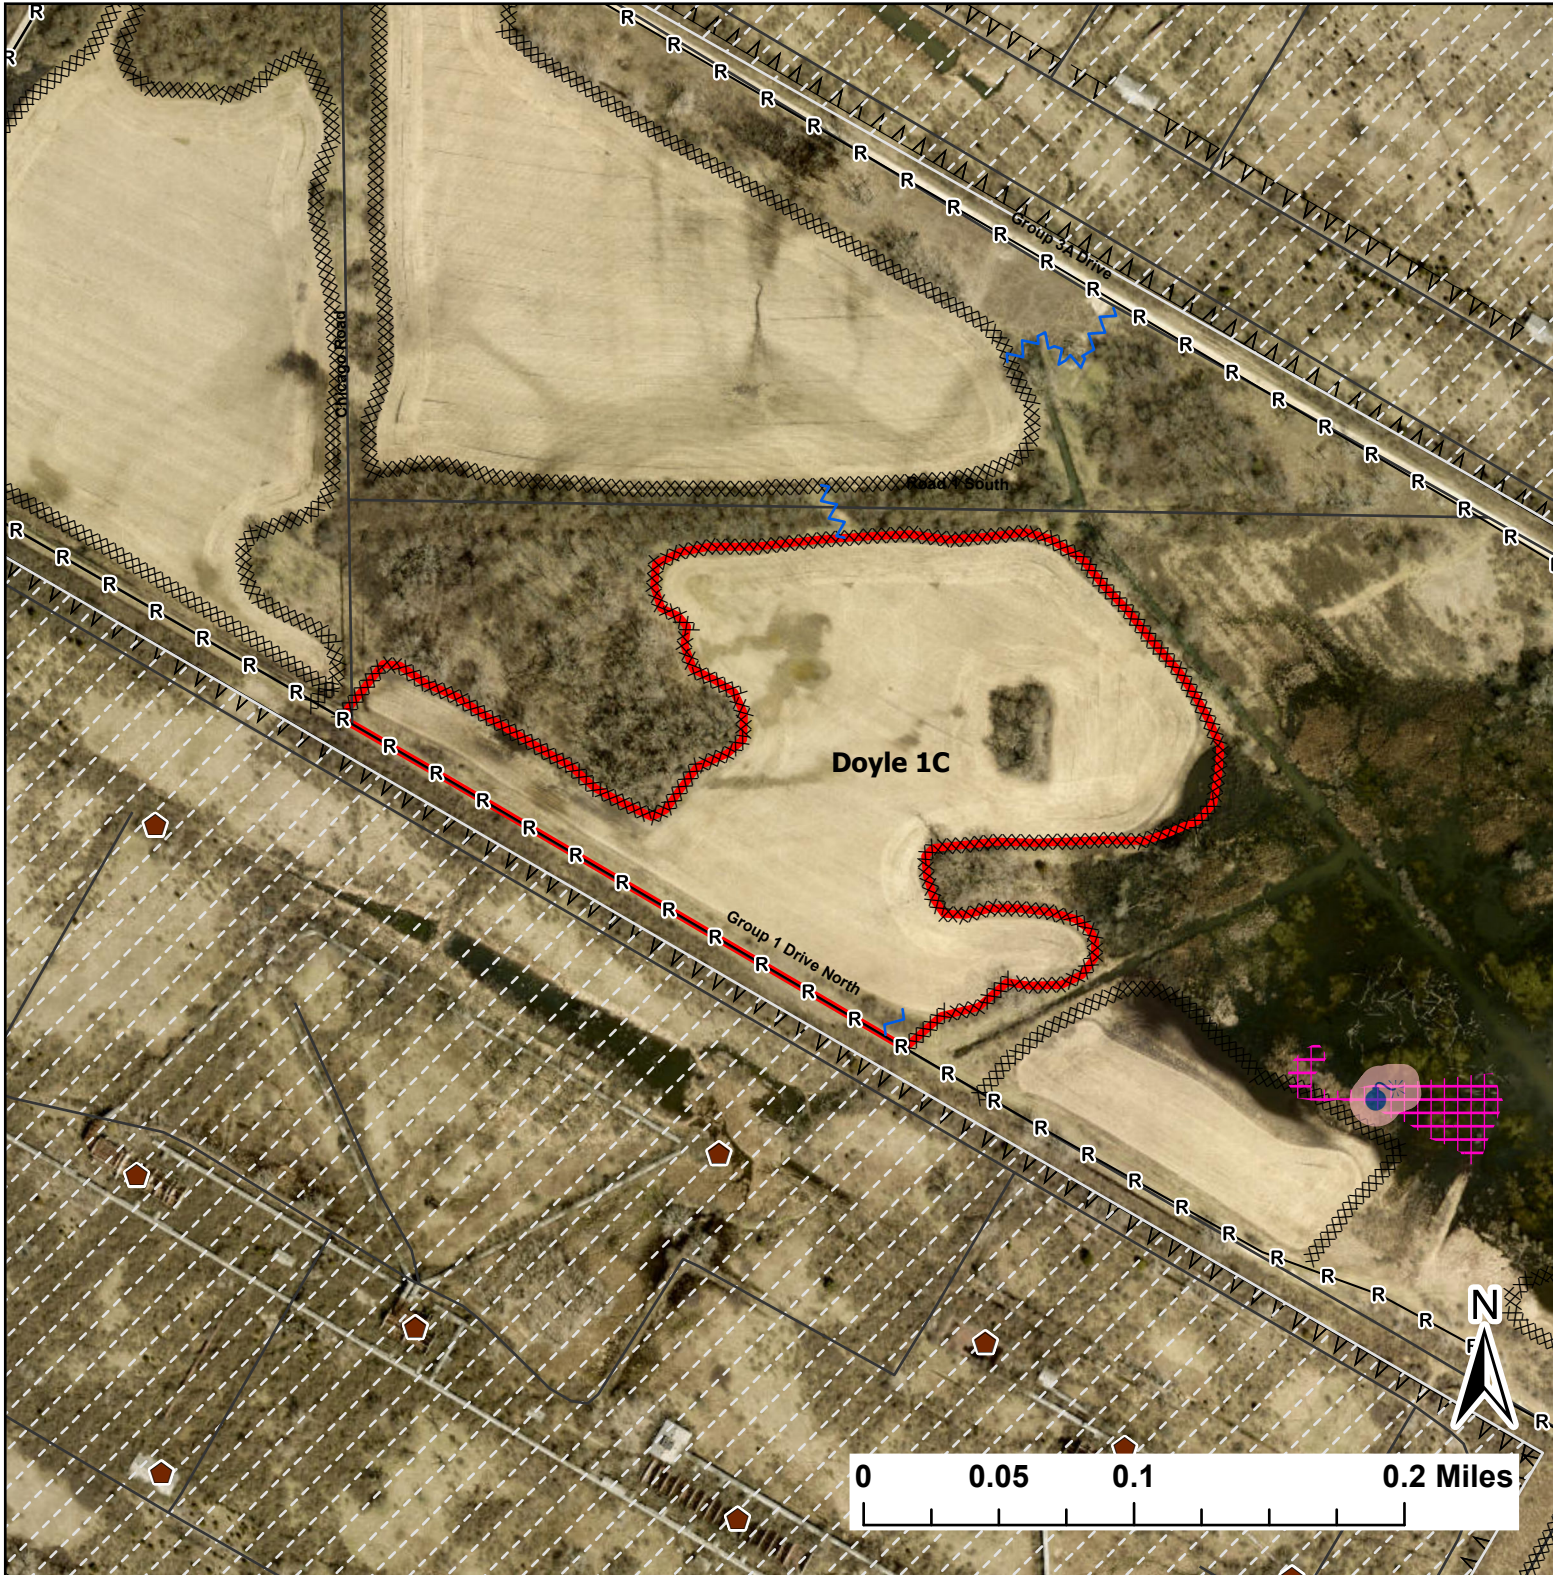

Doyle 1C

Lat:41.349201

Long:-88.072403

Acres:19.24

Legend

- Burn Unit
- Buildings
- Chain Link
- Eagles Nests - Sensitive Area
- Native Vegetation - Sensitive Area
- Mow Line
- Road As Completed Line
- Wet Line
- Army Inholding
- Road