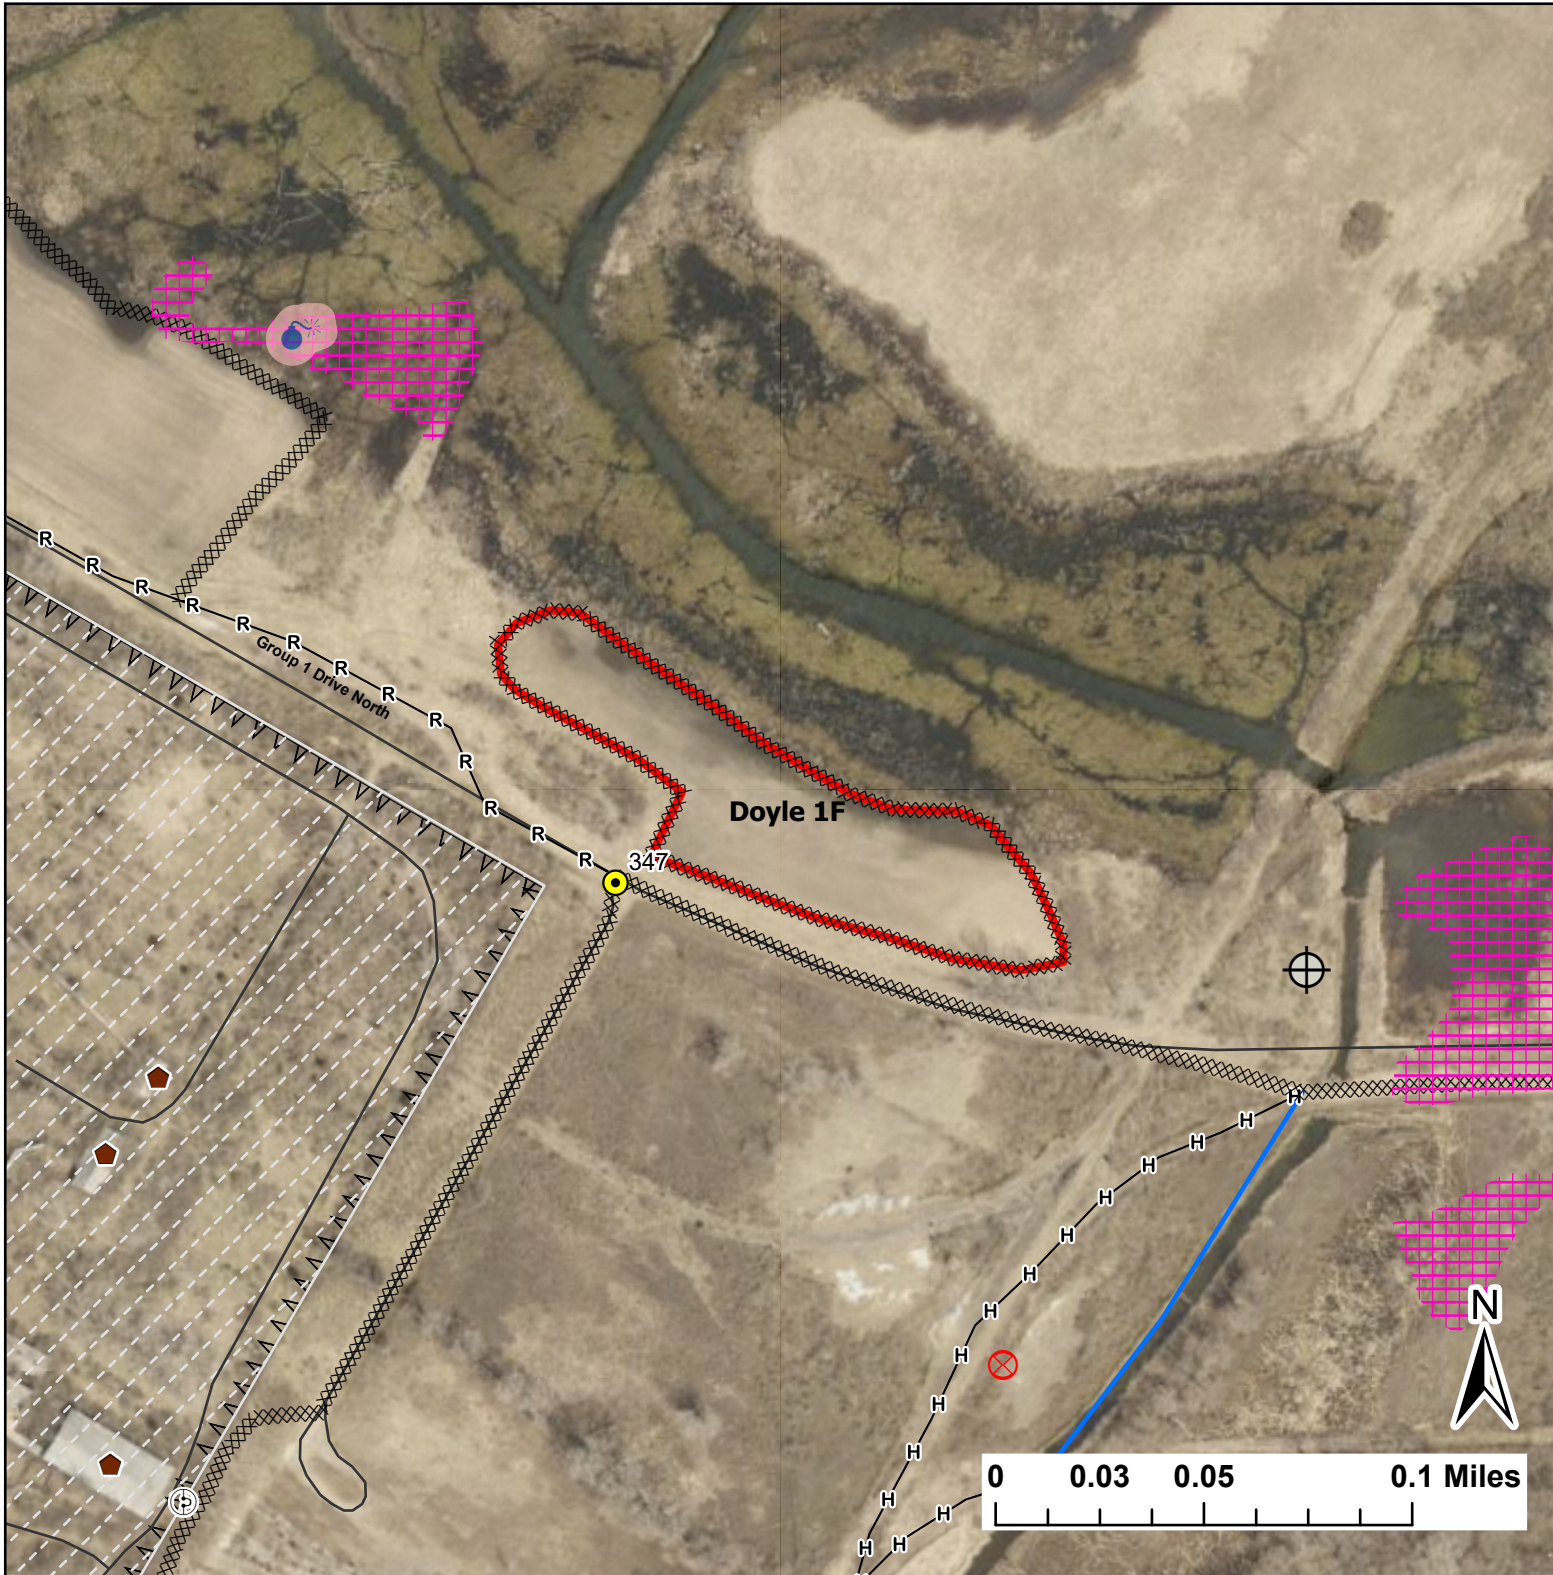

Doyle 1F

Lat:41.345798

Long:-88.066399

Acres:2.63

Legend

- Burn Unit
- Buildings
- Drop Point
- Hole In Fence
- Lichen Exclusion
- Well
- Chain Link
- Eagles Nests - Sensitive Area
- Native Vegetation - Sensitive Area
- Creek As Completed Line
- Hand Line
- Mow Line
- Road As Completed Line
- Army Inholding
- Road