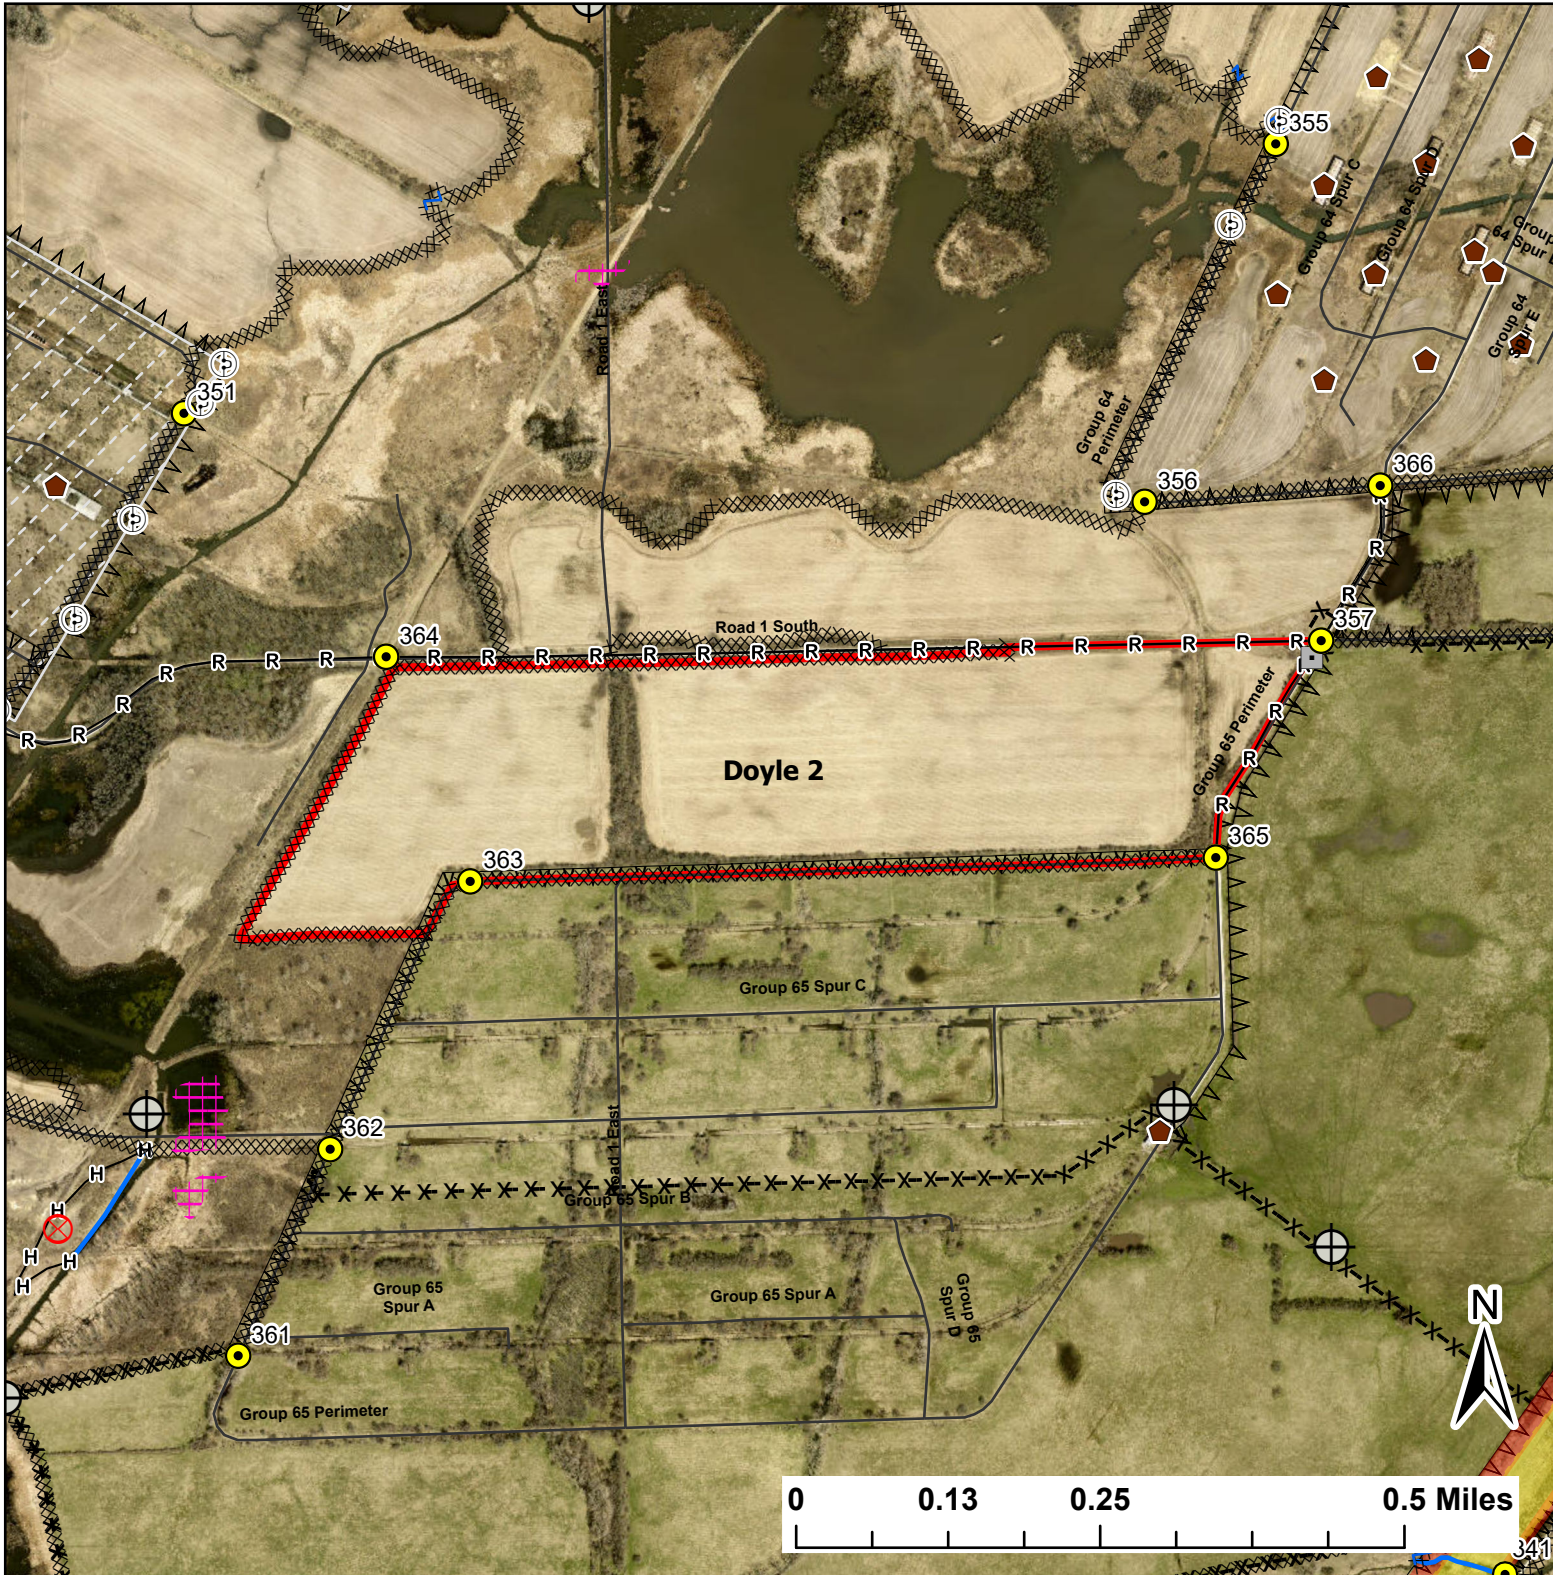

Doyle 2

Lat:41.3494

Long:-88.0541

Acres:89.81

Legend

- Burn Unit
- Buildings
- Drop Point
- Hole In Fence
- Lichen Exclusion
- Lock/Gate
- Well
- High Transmission Line
- Pipeline
- Barbed Wire
- Chain Link
- Woven Wire
- Native Vegetation - Sensitive Area
- Creek As Completed Line
- Hand Line
- Mow Line
- Road As Completed Line
- Wet Line
- Army Inholding
- Road