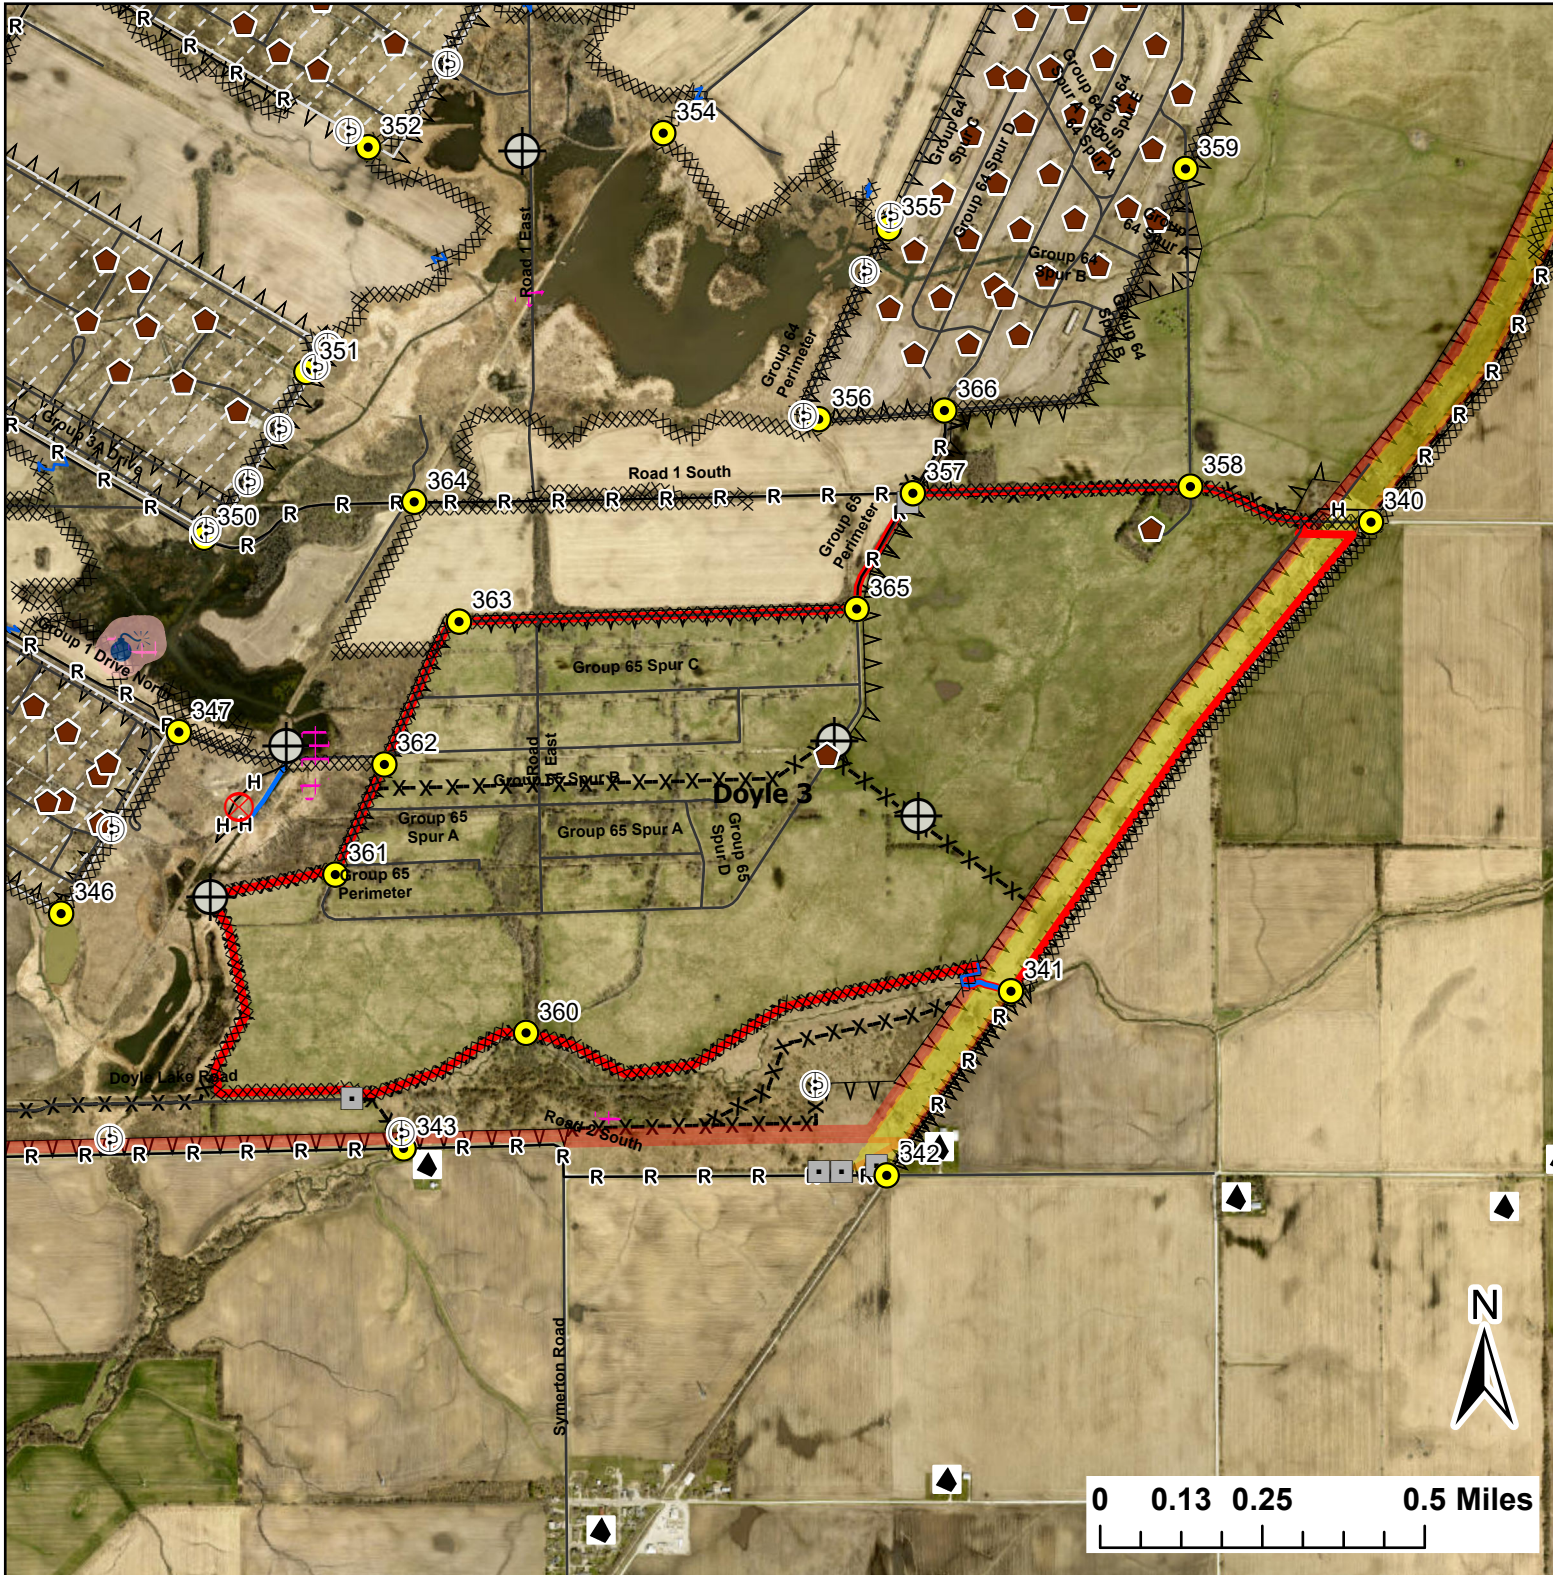

Doyle 3

Lat:41.344299

Long:-88.049896

Acres:597.38

Legend	
Burn Unit	Woven Wire
Buildings	Half Mile Structures
Drop Point	Eagles Nests - Sensitive Area
Hole In Fence	Native Vegetation - Sensitive Area
Lichen Exclusion	Creek As Completed Line
Lock/Gate	Hand Line
Well	Mow Line
High Transmission Line	Road As Completed Line
Pipeline	Wet Line
Barbed Wire	Army Inholding
Chain Link	Road

Midwin National Tallgrass Prairie
Prairie Supervisor's Office and Welcome Center
30239 S. State Route 53
Wilmington, IL 60481
Phone: (815) 423 - 6370