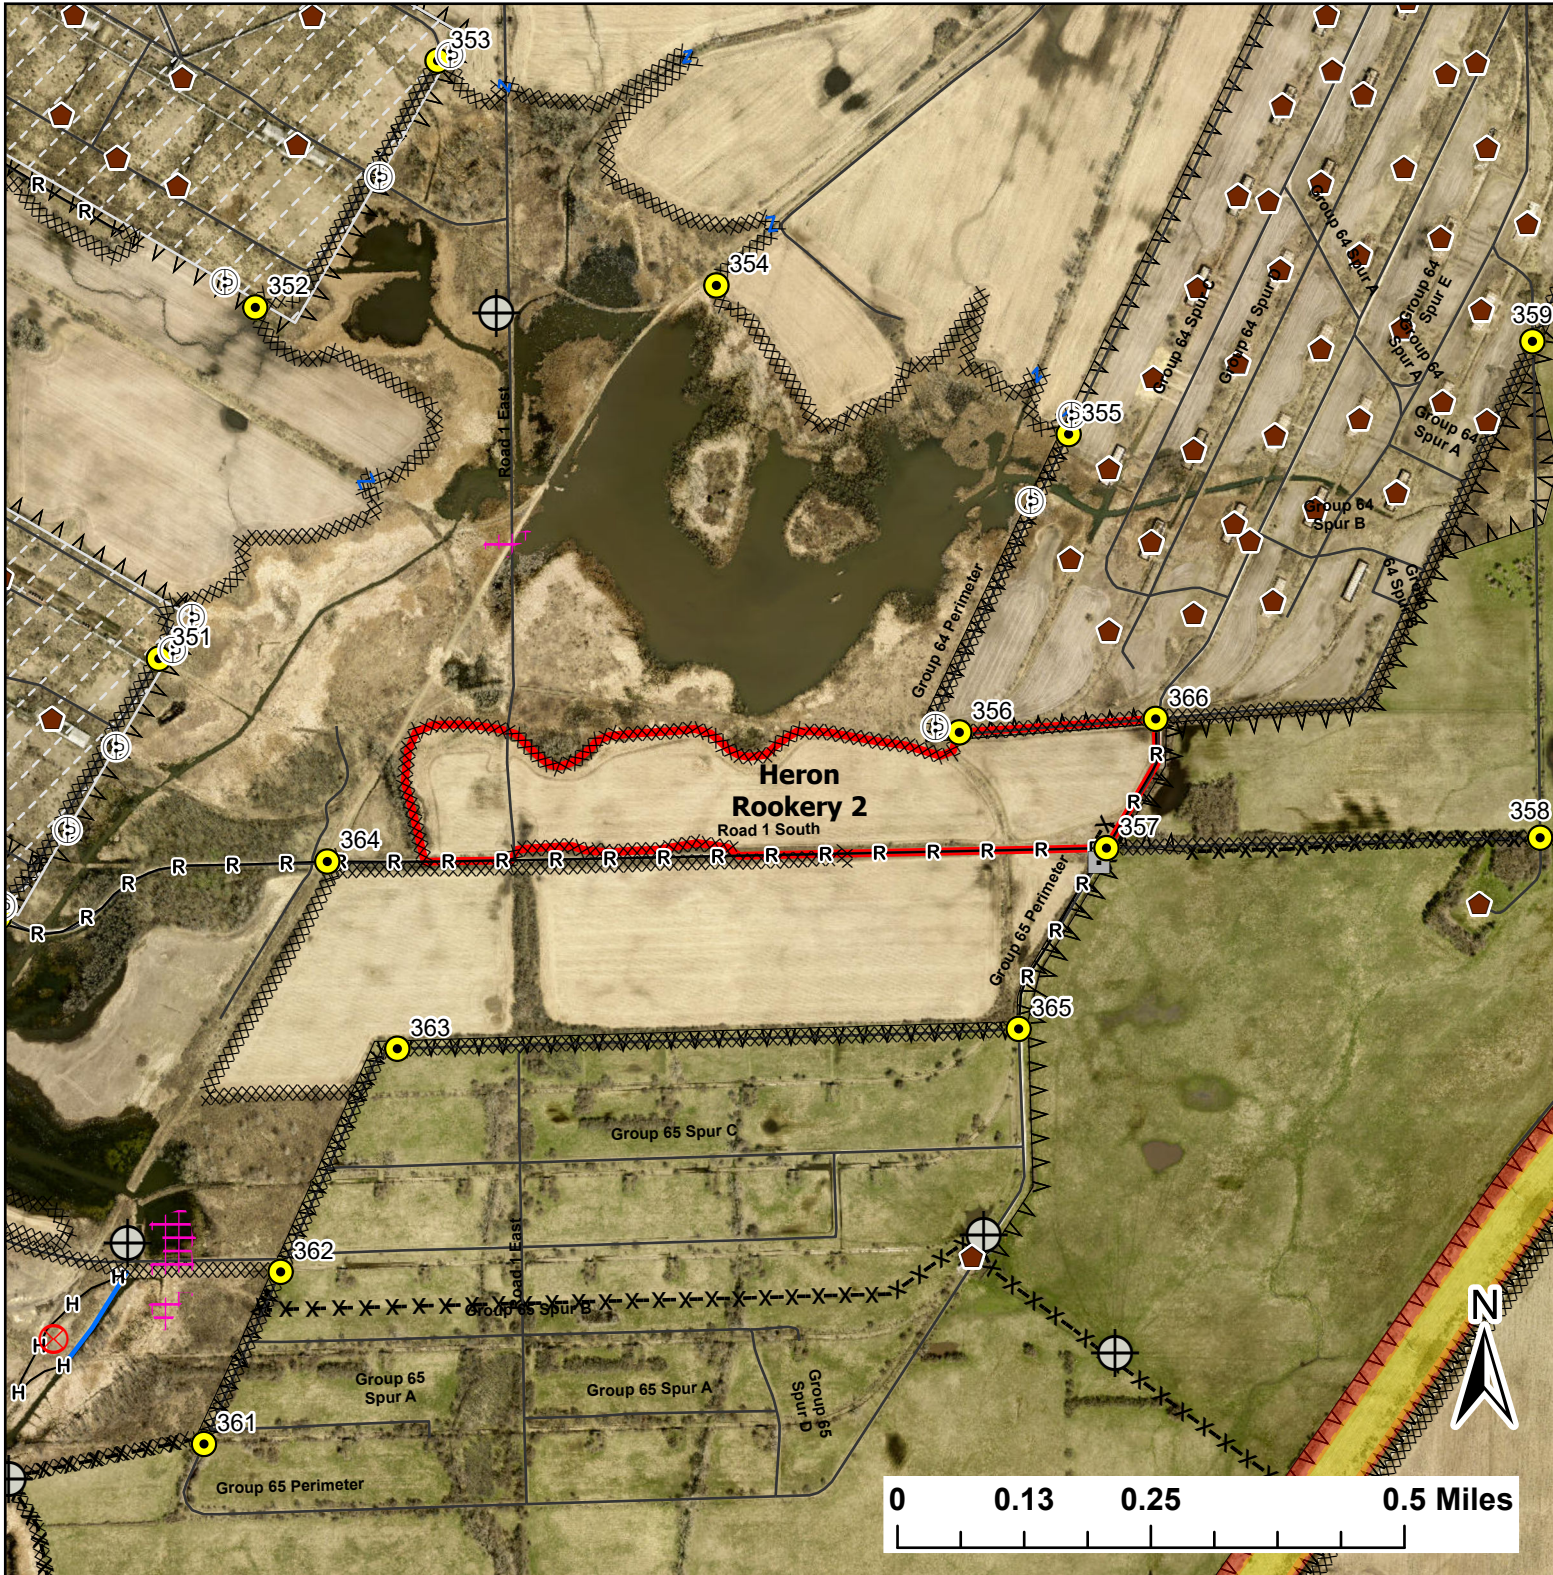

Heron Rookery 2

Lat:41.351799

Long:-88.051804

Acres:52.27

Midwin National Tallgrass Prairie
Prairie Supervisor's Office and Welcome Center
30239 S. State Route 53
Wilmington, IL 60481
Phone: (815) 423 - 6370