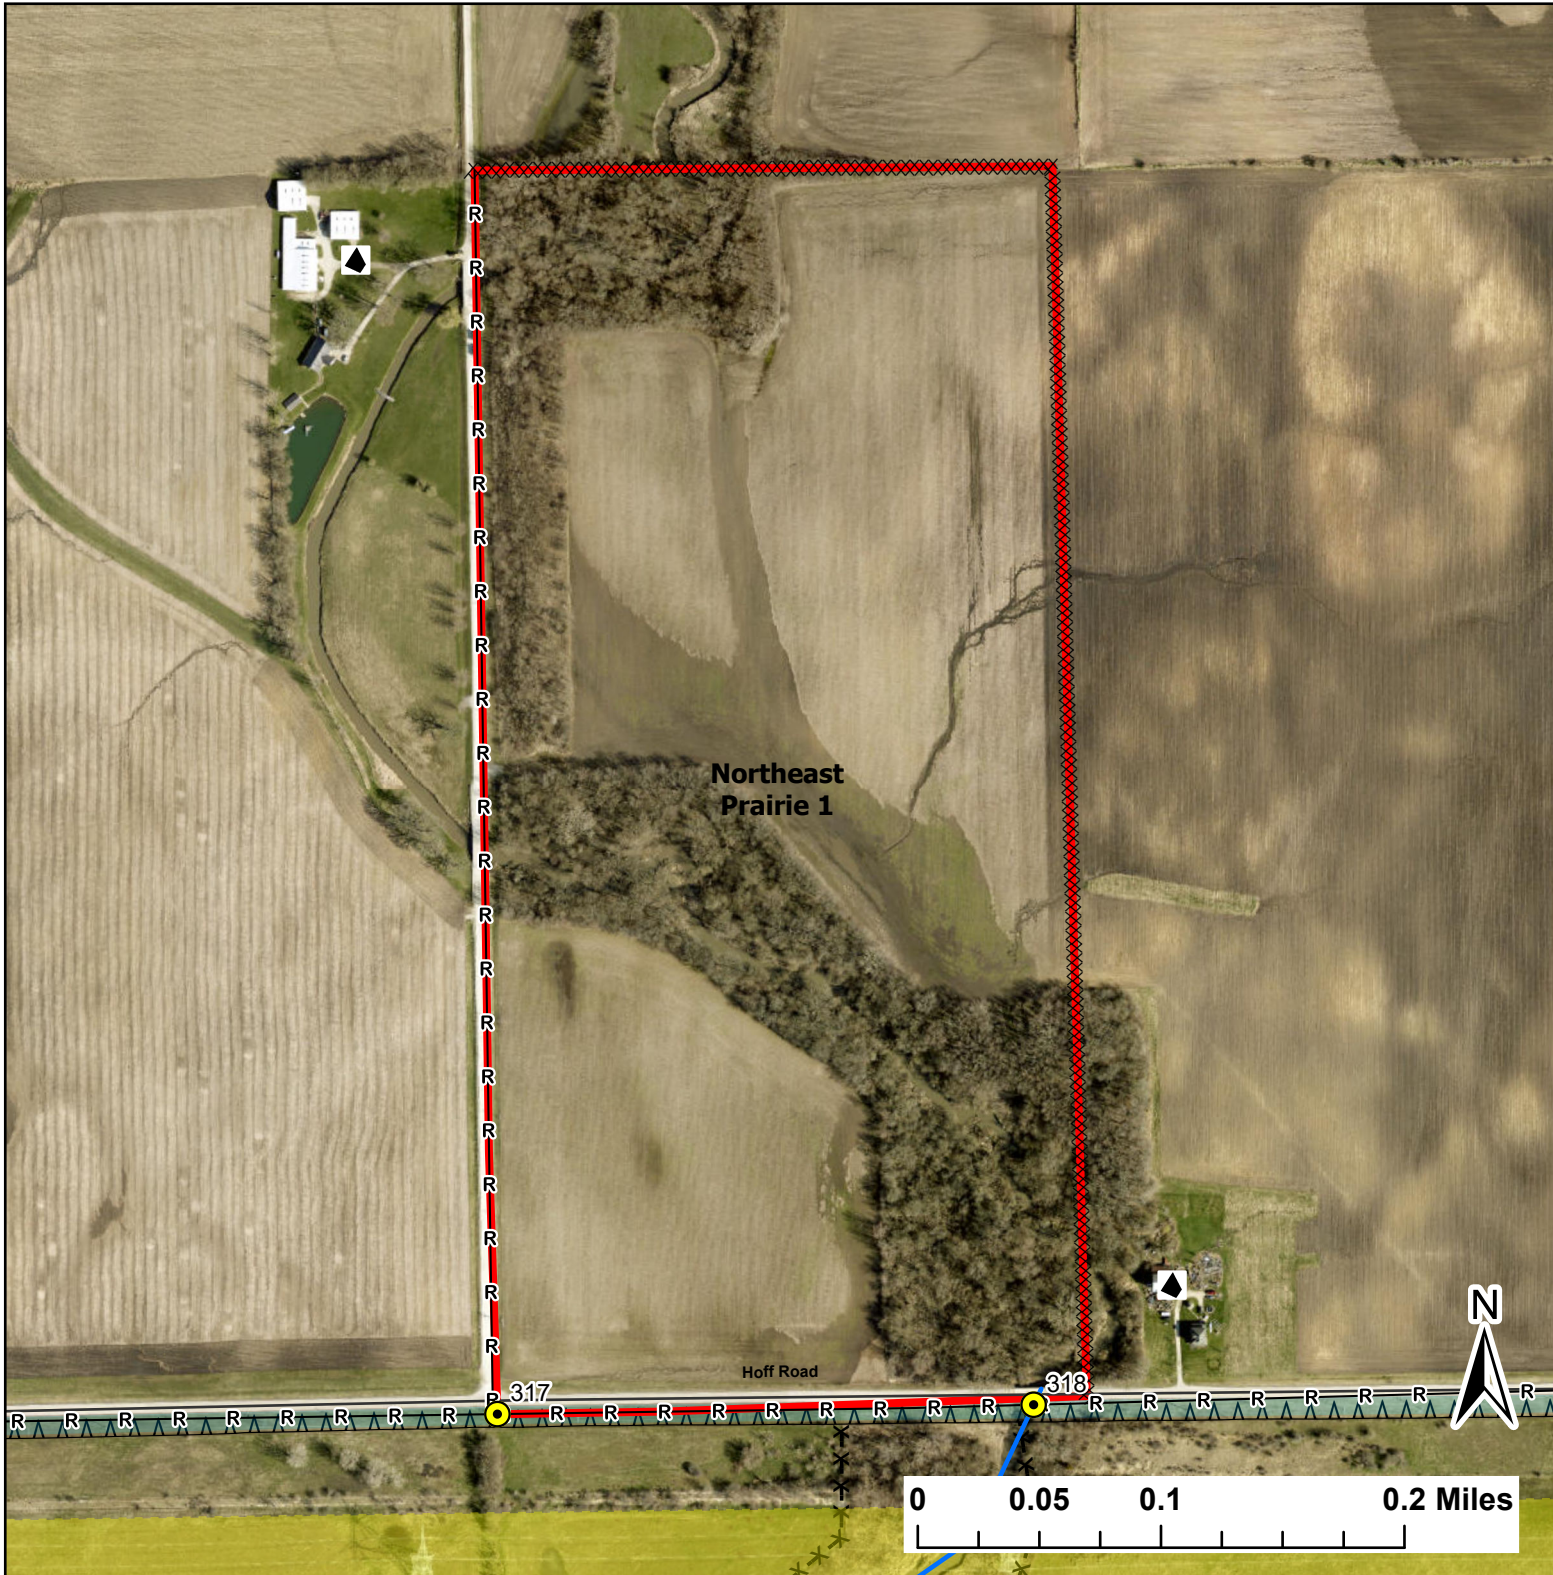

Northeast Prairie 1

Lat:41.398602

Long:-88.017303

Acres:78.38

Legend

-  Burn Unit
-  Drop Point
-  Electric And Telephone Line
-  High Transmission Line
-  Barbed Wire
-  Chain Link
-  Half Mile Structures
-  Creek As Completed Line
-  Mow Line
-  Road As Completed Line
-  Road

Midwin National Tallgrass Prairie
Prairie Supervisor's Office and Welcome Center
30239 S. State Route 53
Wilmington, IL 60481
Phone: (815) 423 - 6370