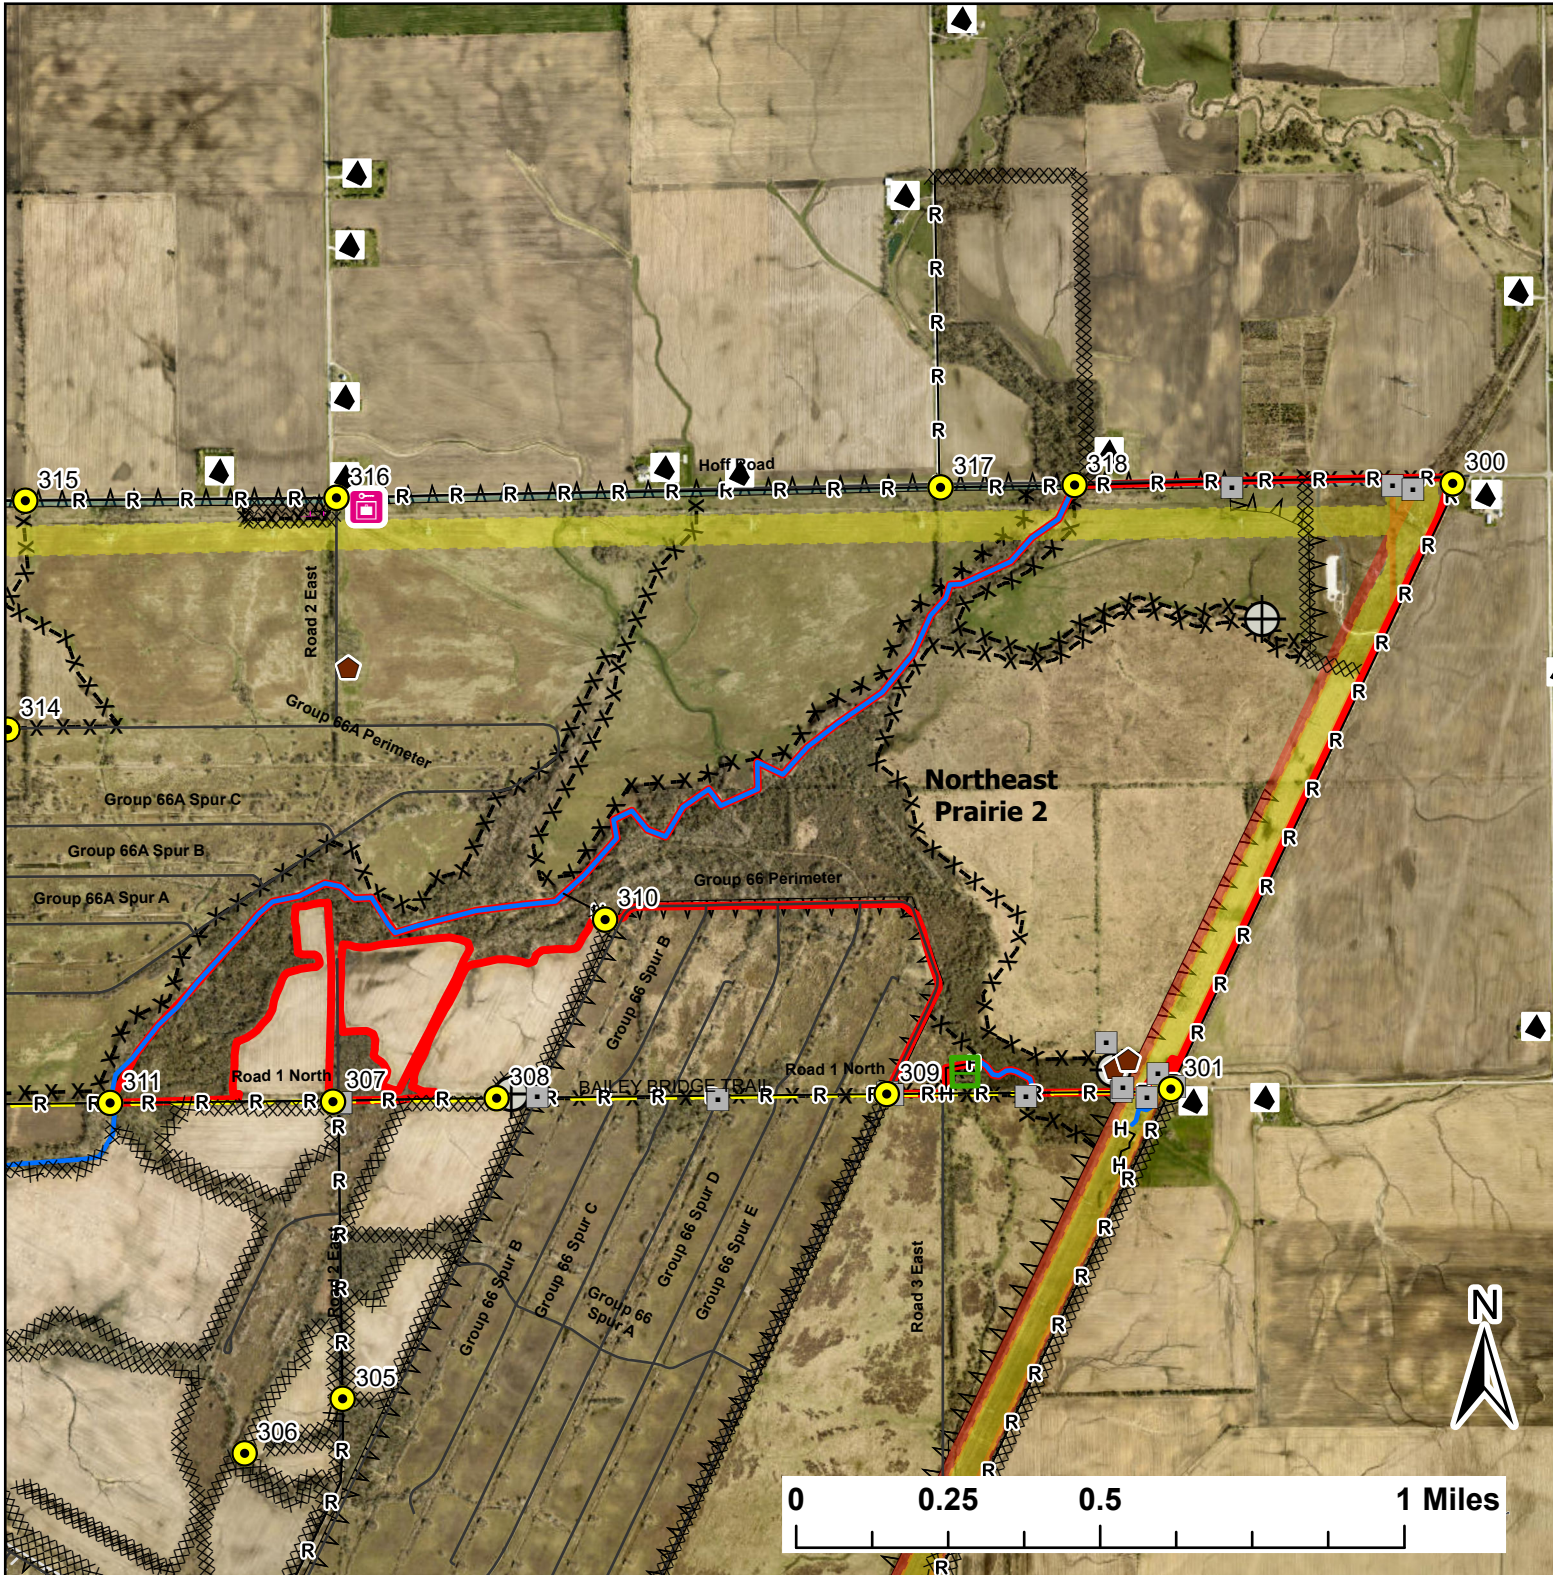

# Northeast Prairie 2

Lat:41.3876  
Long:-88.017799

Acres:524.61

Midwin National Tallgrass Prairie  
Prairie Supervisor's Office and Welcome Center  
30239 S. State Route 53  
Wilmington, IL 60481  
Phone: (815) 423 - 6370