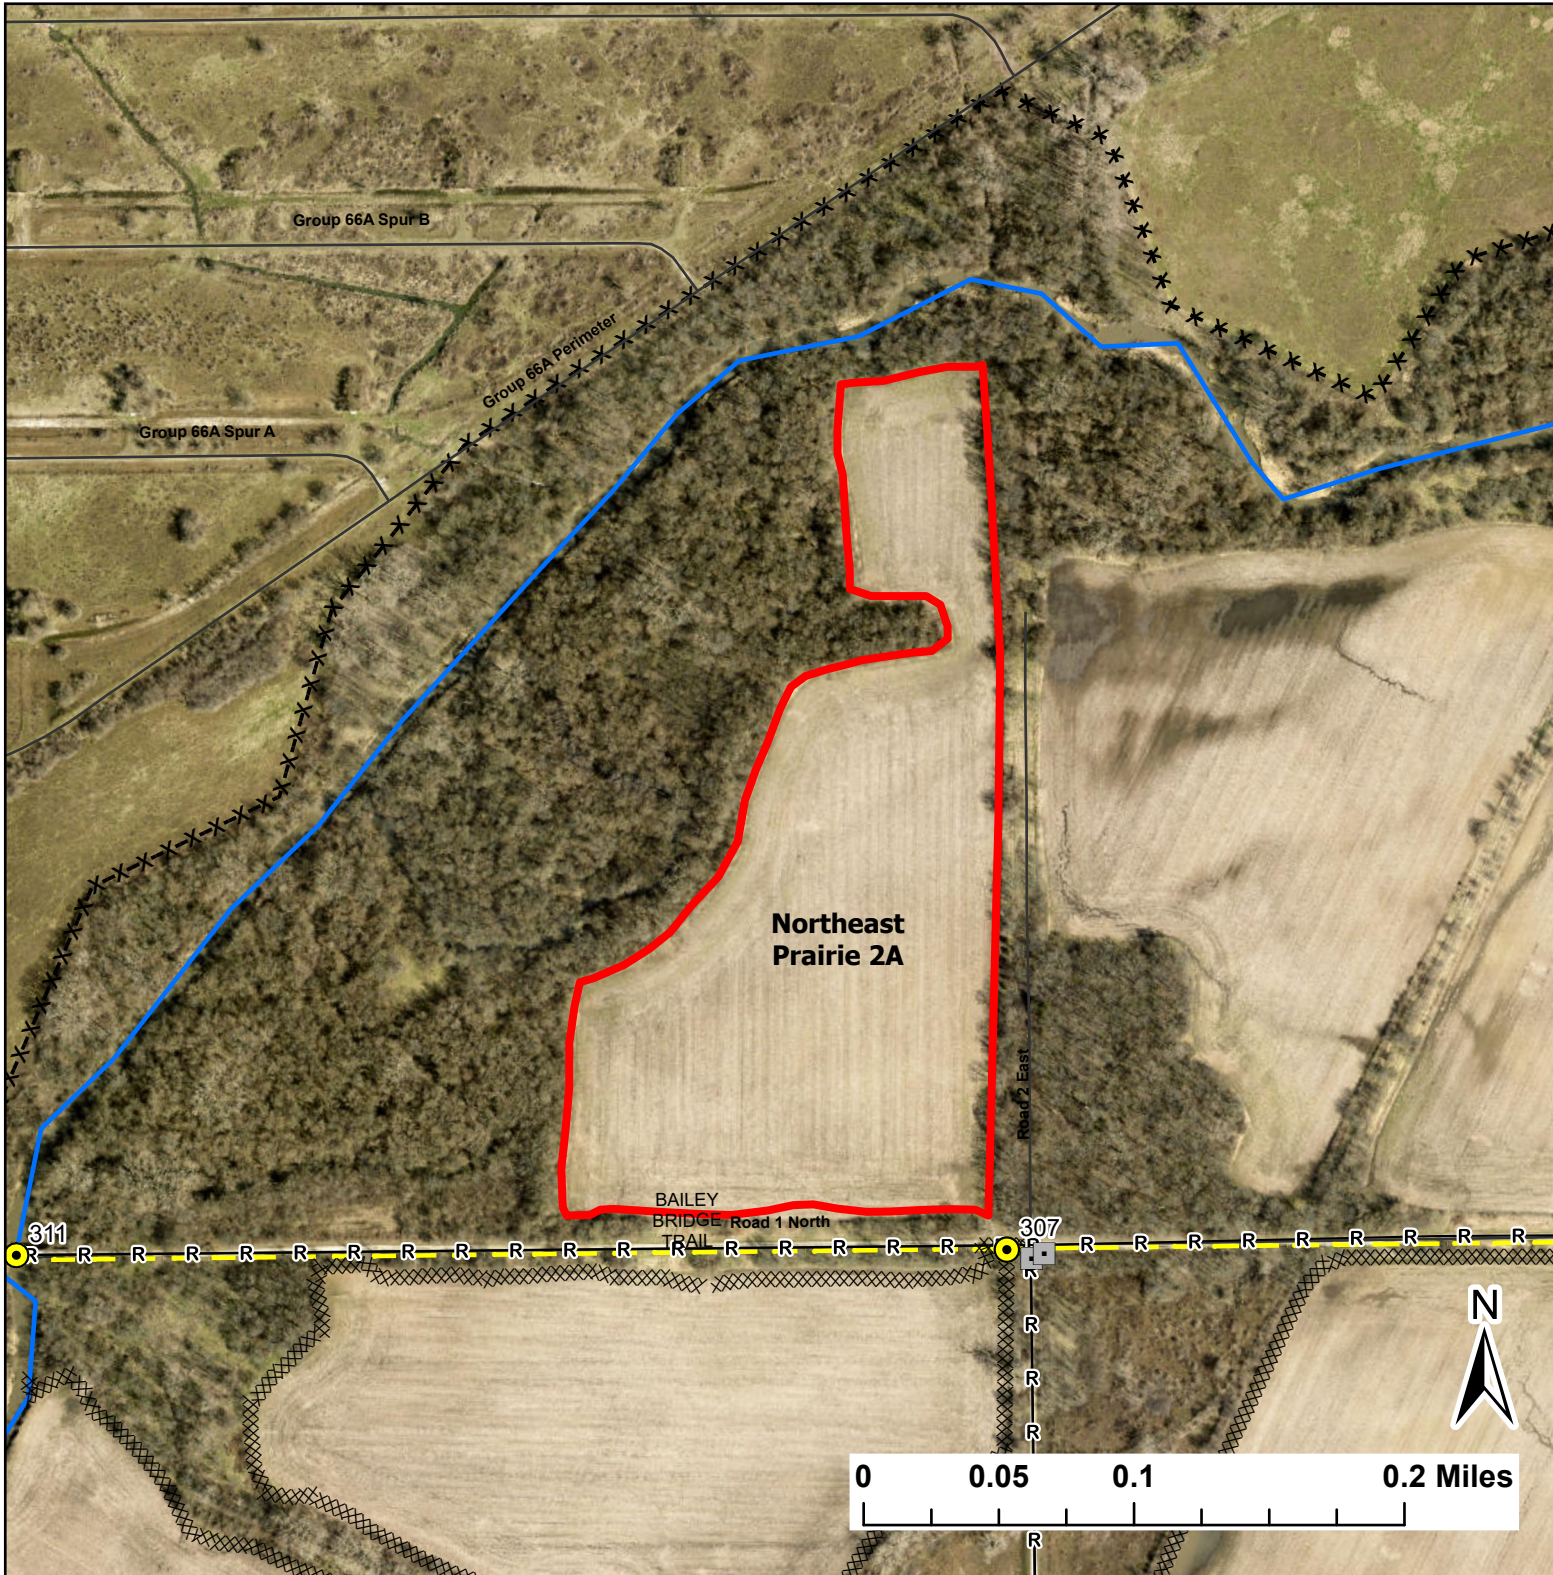

# Northeast Prairie 2A

Lat:41.382  
Long:-88.039703

Acres:19.24

### Legend

- Burn Unit
- Drop Point
- Lock/Gate
- Barbed Wire
- Trail
- Creek As Completed Line
- Mow Line
- Road As Completed Line
- Road

Midwin National Tallgrass Prairie  
Prairie Supervisor's Office and Welcome Center  
30239 S. State Route 53  
Wilmington, IL 60481  
Phone: (815) 423 - 6370