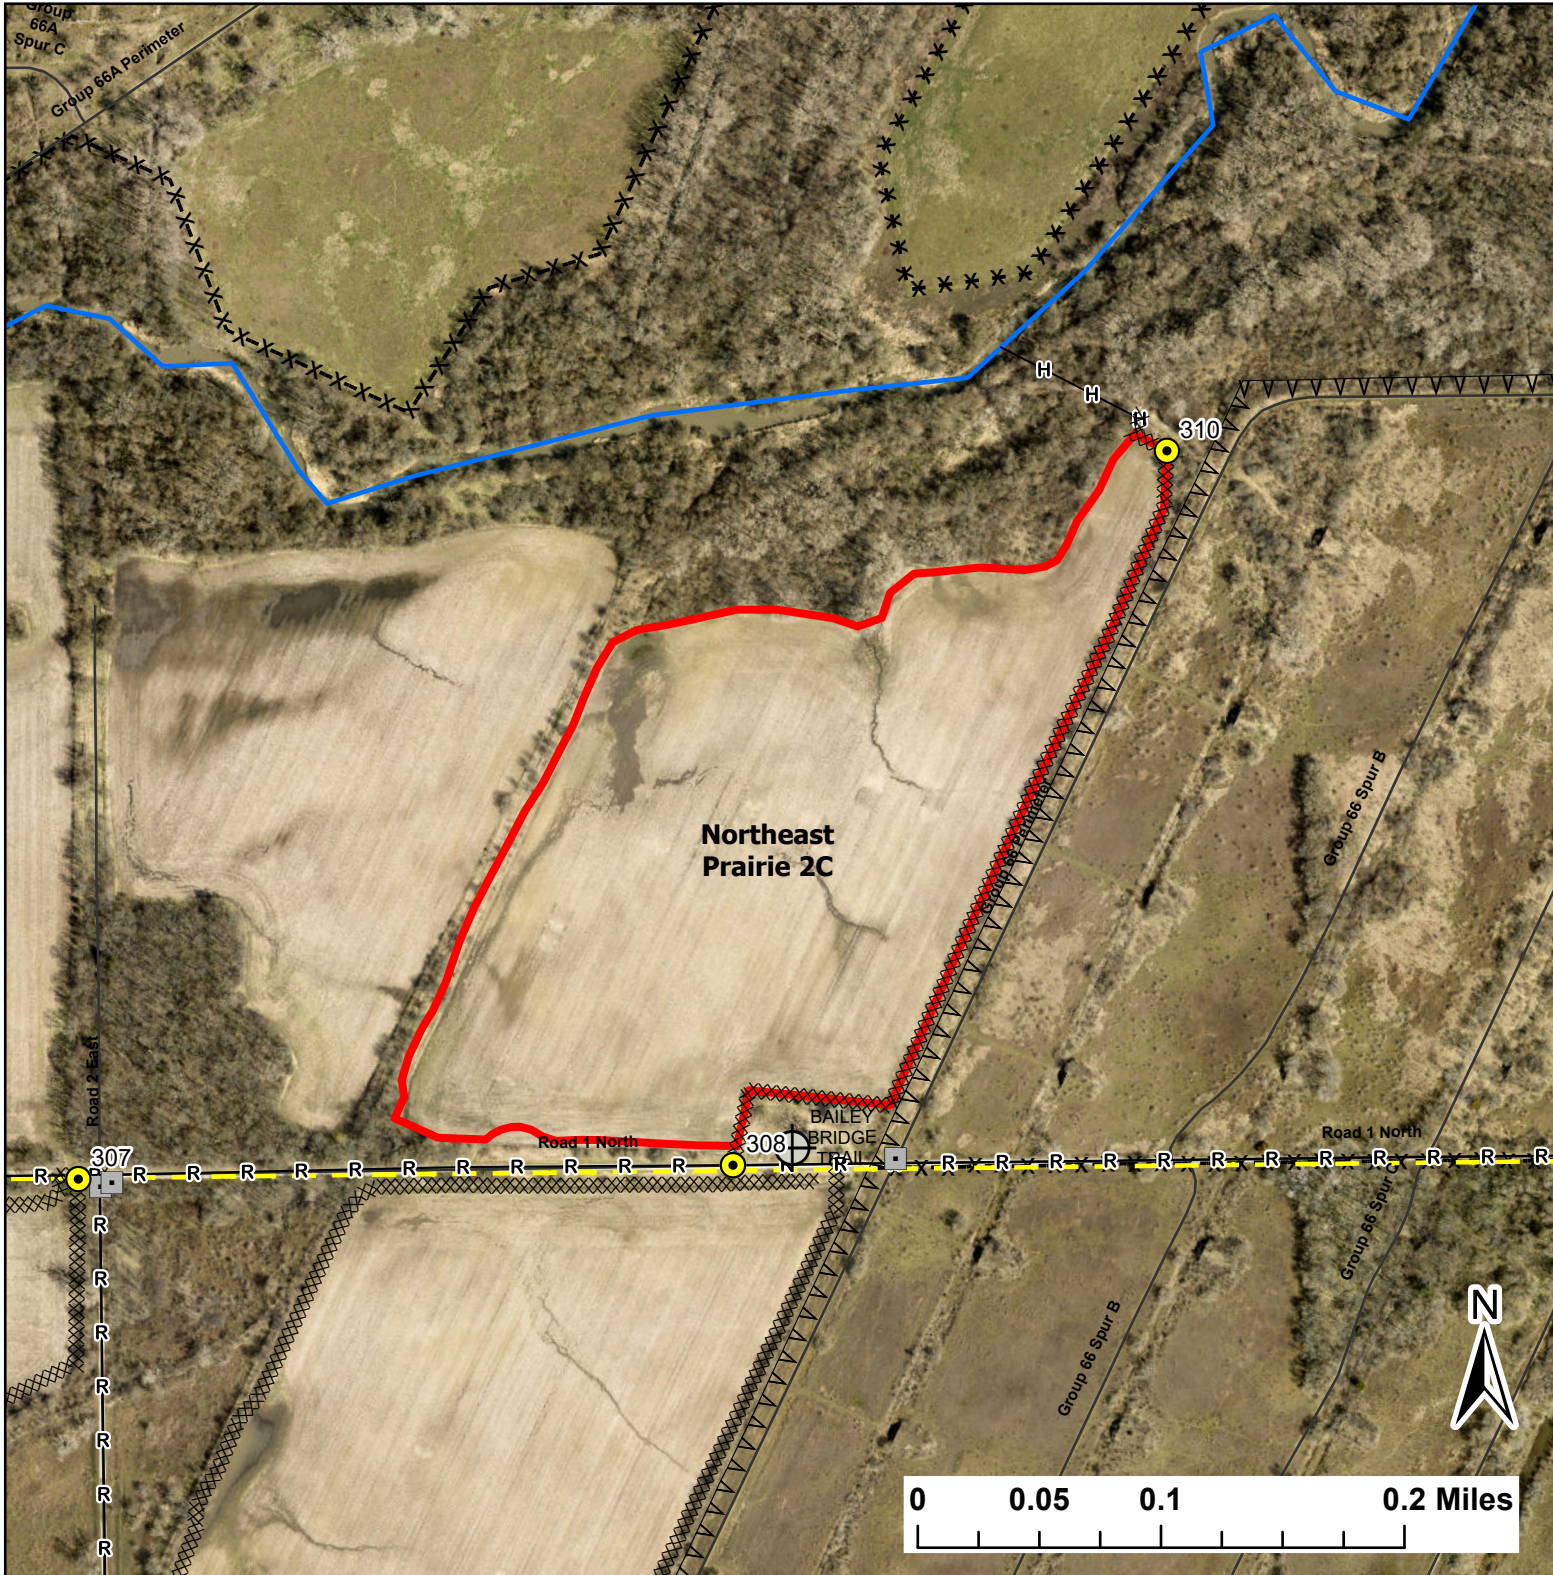

Northeast Prairie 2C

Lat:41.382099

Long:-88.033096

Acres:29.50

Legend

- Burn Unit
- Drop Point
- Lock/Gate
- Well
- Barbed Wire
- Chain Link
- Trail
- Creek As Completed Line
- Hand Line
- Mow Line
- Road As Completed Line
- Wet Line
- Road