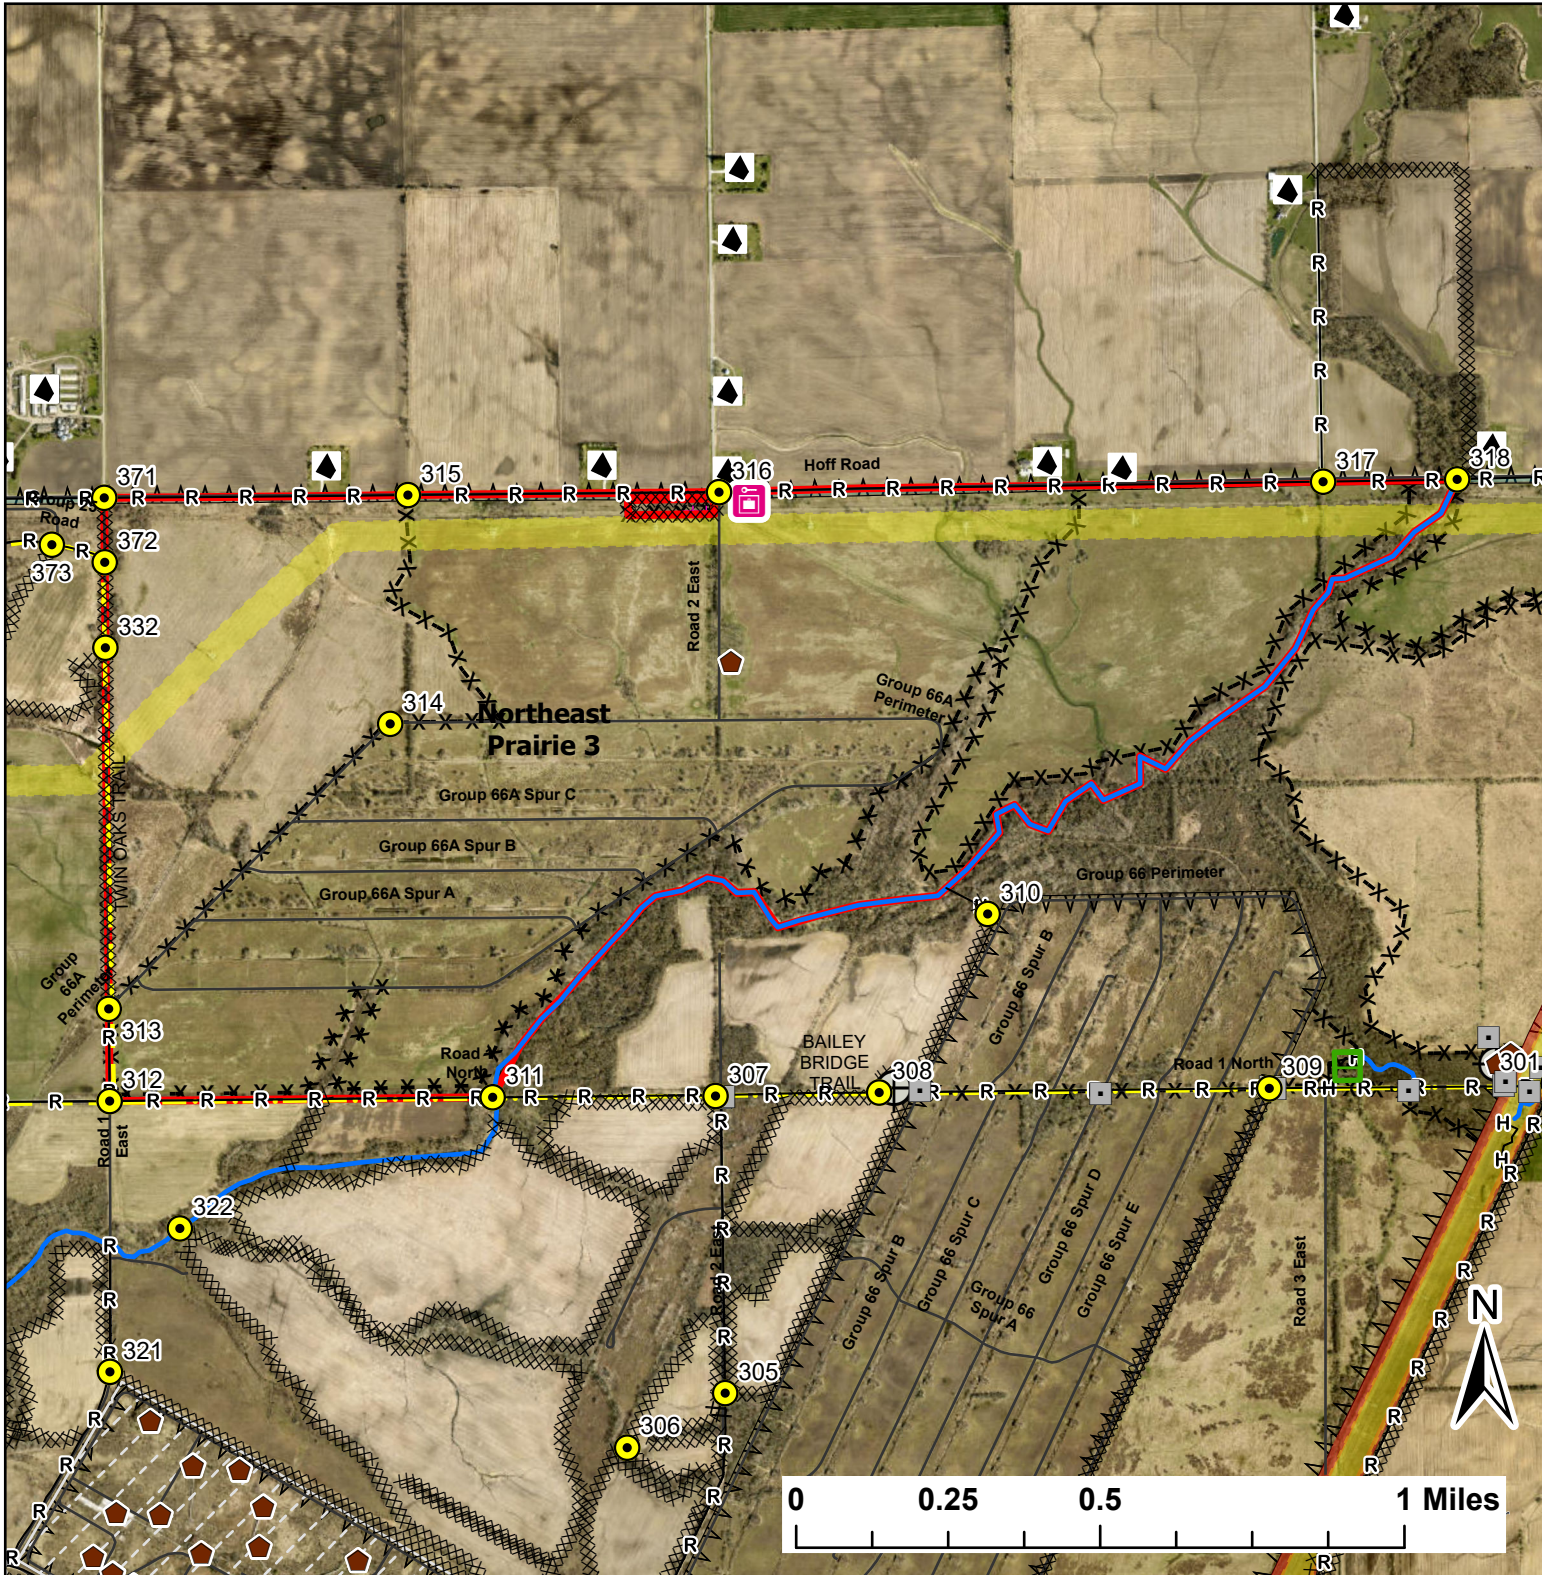

Northeast Prairie 3

Lat:41.388699

Long:-88.041603

Acres:943.22

Midwin National Tallgrass Prairie
Prairie Supervisor's Office and Welcome Center
30239 S. State Route 53
Wilmington, IL 60481
Phone: (815) 423 - 6370