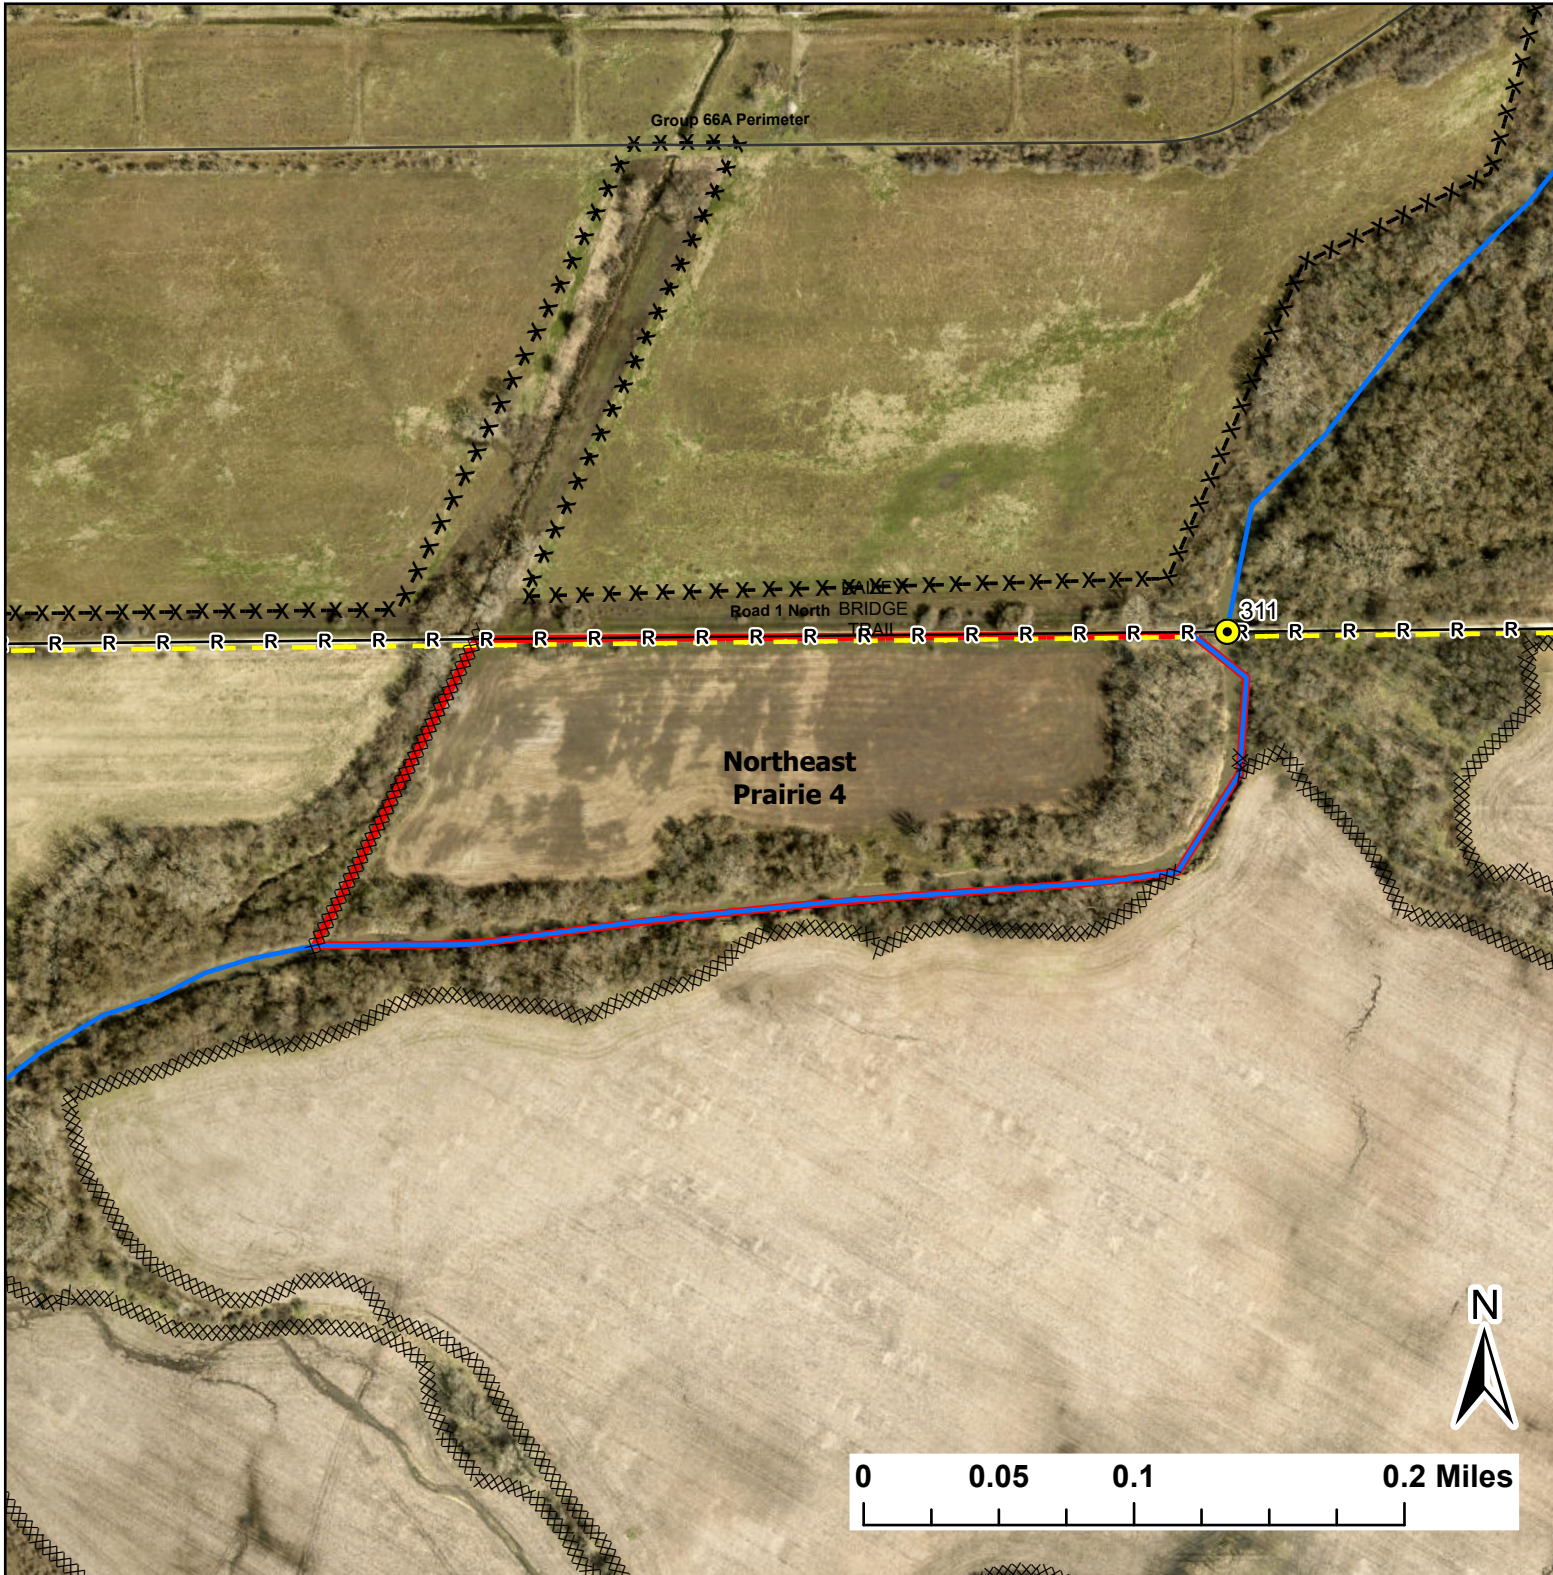

Northeast Prairie 4

Lat:41.3792

Long:-88.048599

Acres:19.61

Legend

- Burn Unit
- Drop Point
- Barbed Wire
- Trail
- Creek As Completed Line
- Mow Line
- Road As Completed Line
- Road

Midwin National Tallgrass Prairie
Prairie Supervisor's Office and Welcome Center
30239 S. State Route 53
Wilmington, IL 60481
Phone: (815) 423 - 6370