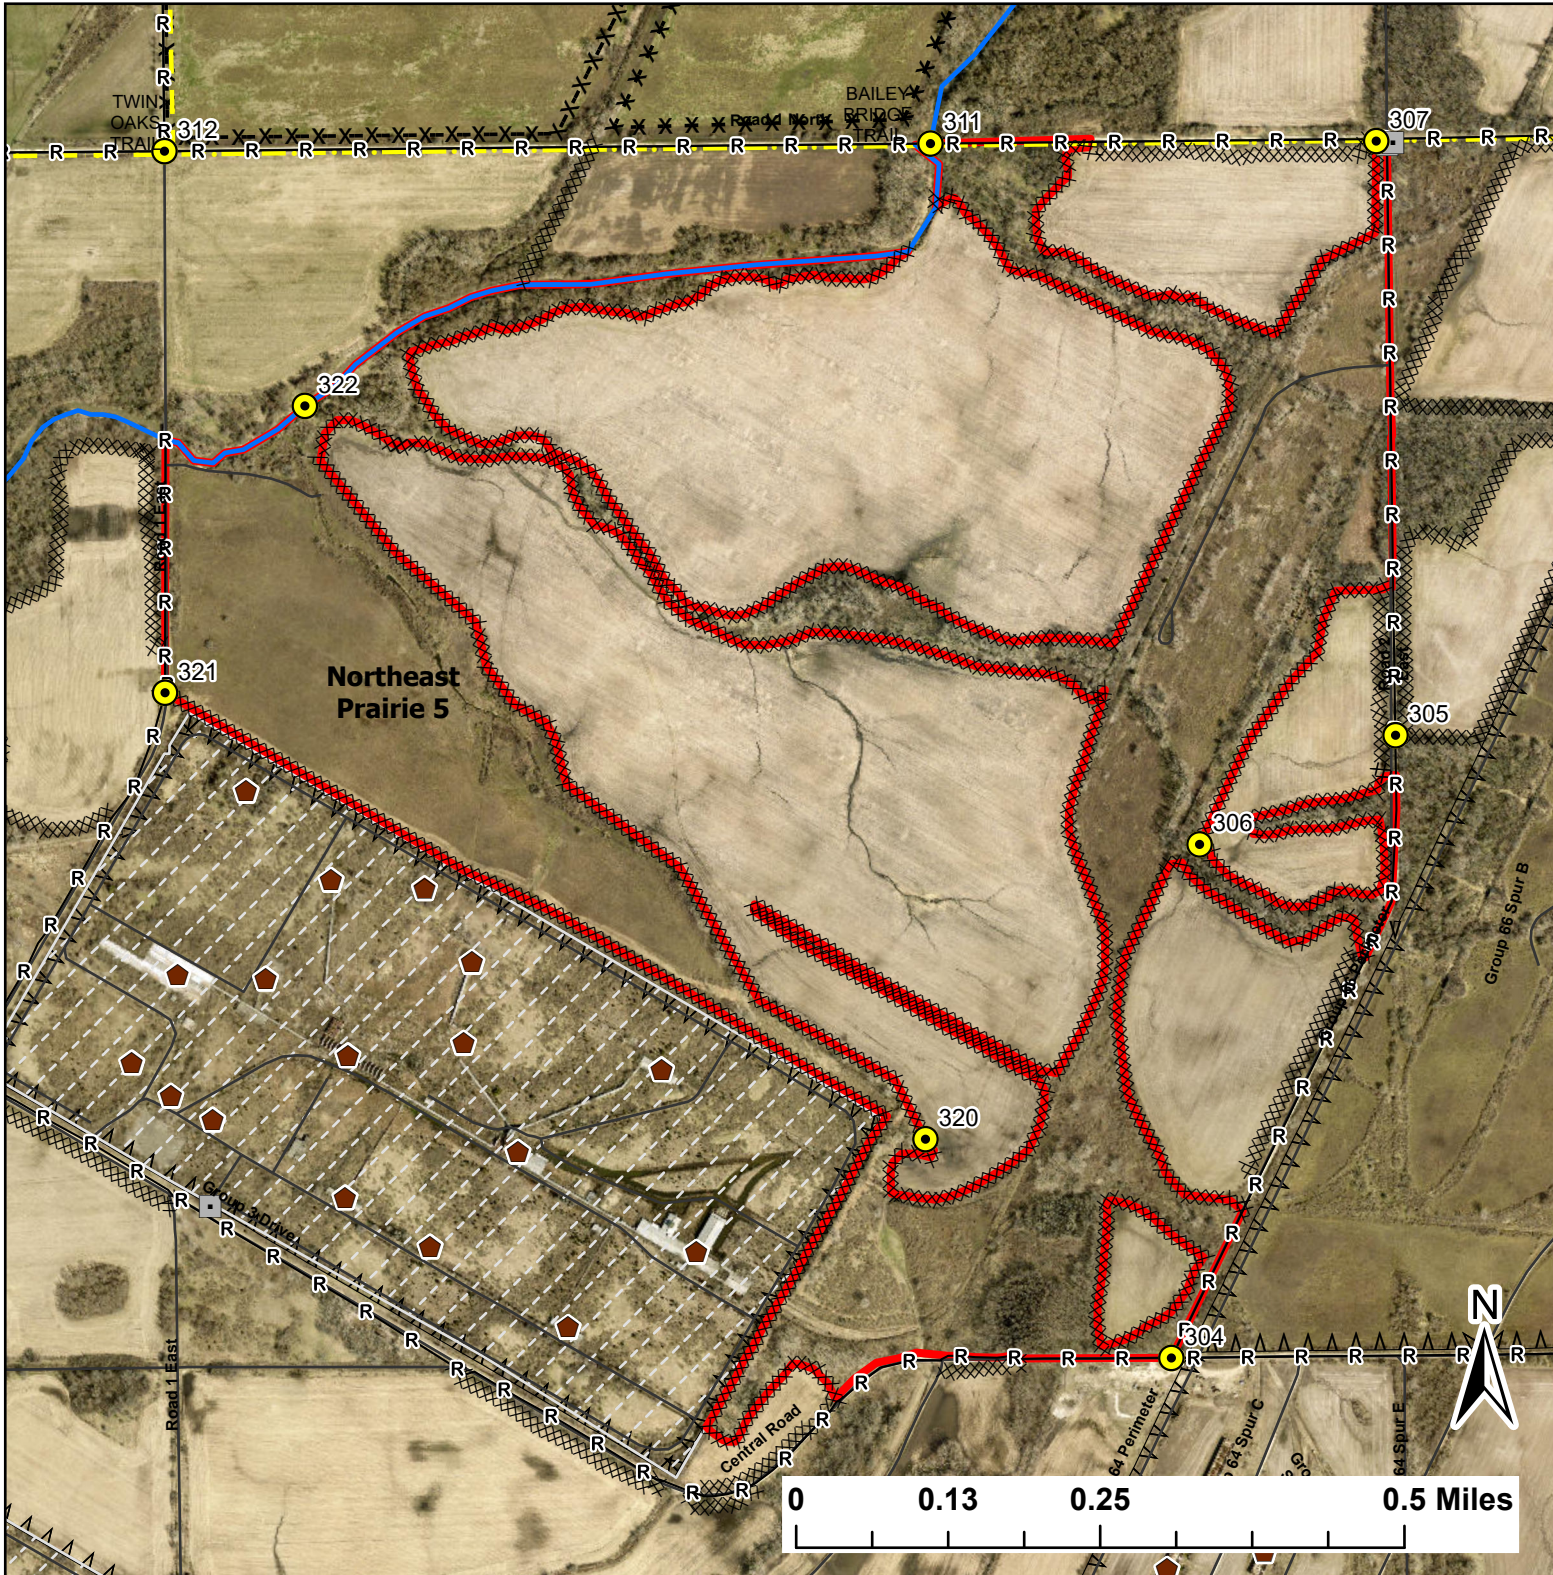

Northeast Prairie 5

Lat:41.3727
Long:-88.052696

Acres:176.06

Legend

- Burn Unit
- Buildings
- Drop Point
- Lock/Gate
- Barbed Wire
- Chain Link
- Trail
- Creek As Completed Line
- Mow Line
- Road As Completed Line
- Army Inholding
- Road

Midwin National Tallgrass Prairie
Prairie Supervisor's Office and Welcome Center
30239 S. State Route 53
Wilmington, IL 60481
Phone: (815) 423 - 6370