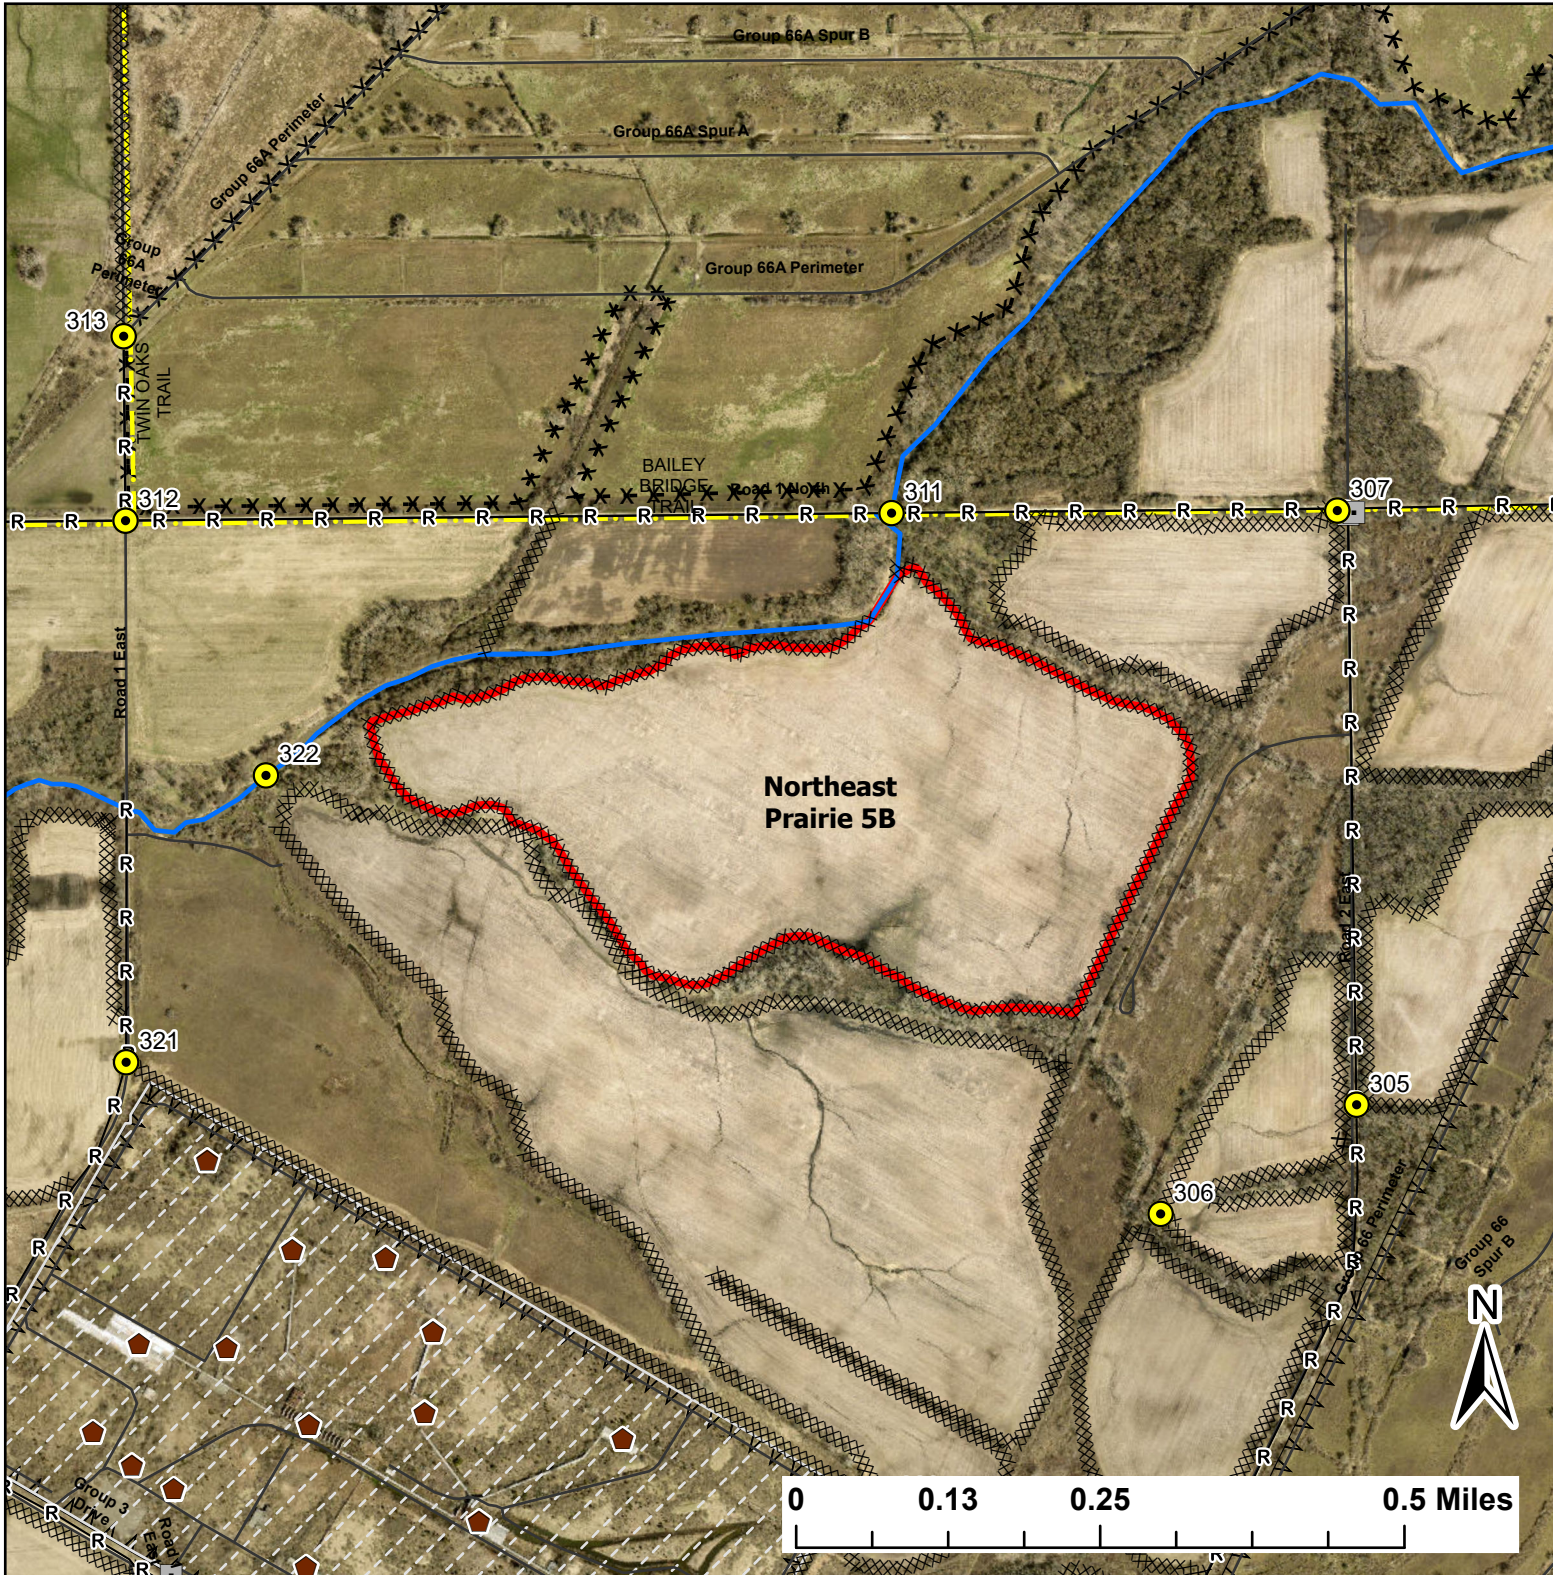

# Northeast Prairie 5B

Lat:41.376499

Long:-88.046402

Acres:90.32

## Legend

- Burn Unit
- Buildings
- Drop Point
- Lock/Gate
- Barbed Wire
- Chain Link
- Trail
- Creek As Completed Line
- Mow Line
- Road As Completed Line
- Army Inholding
- Road

Midwin National Tallgrass Prairie  
Prairie Supervisor's Office and Welcome Center  
30239 S. State Route 53  
Wilmington, IL 60481  
Phone: (815) 423 - 6370