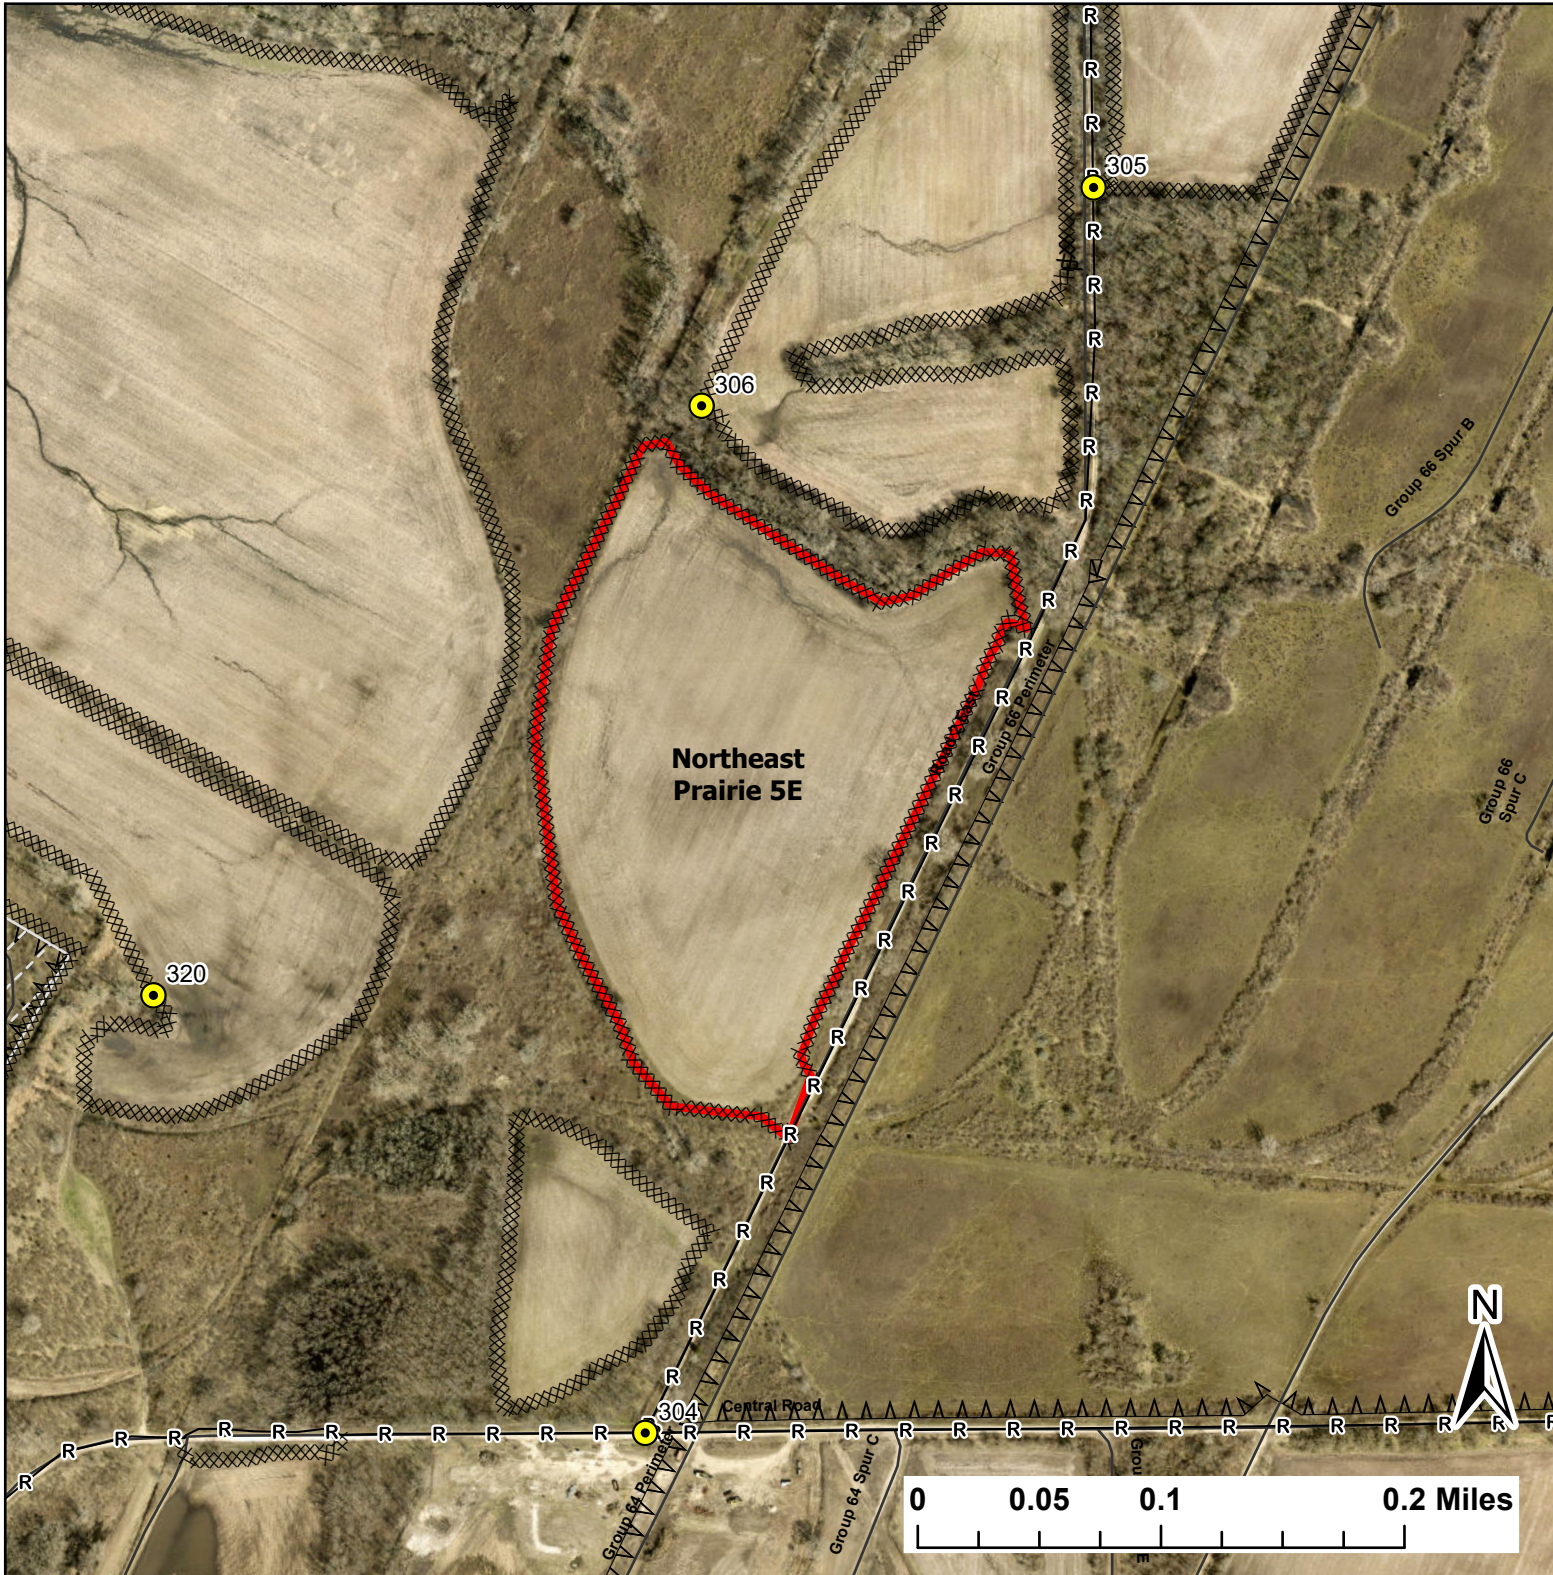

Northeast Prairie 5E

Lat:41.369499

Long:-88.040802

Acres:21.00

Legend

-  Burn Unit
-  Drop Point
-  Chain Link
-  Mow Line
-  Road As Completed Line
-  Army Inholding
-  Road

Midwin National Tallgrass Prairie
Prairie Supervisor's Office and Welcome Center
30239 S. State Route 53
Wilmington, IL 60481
Phone: (815) 423 - 6370