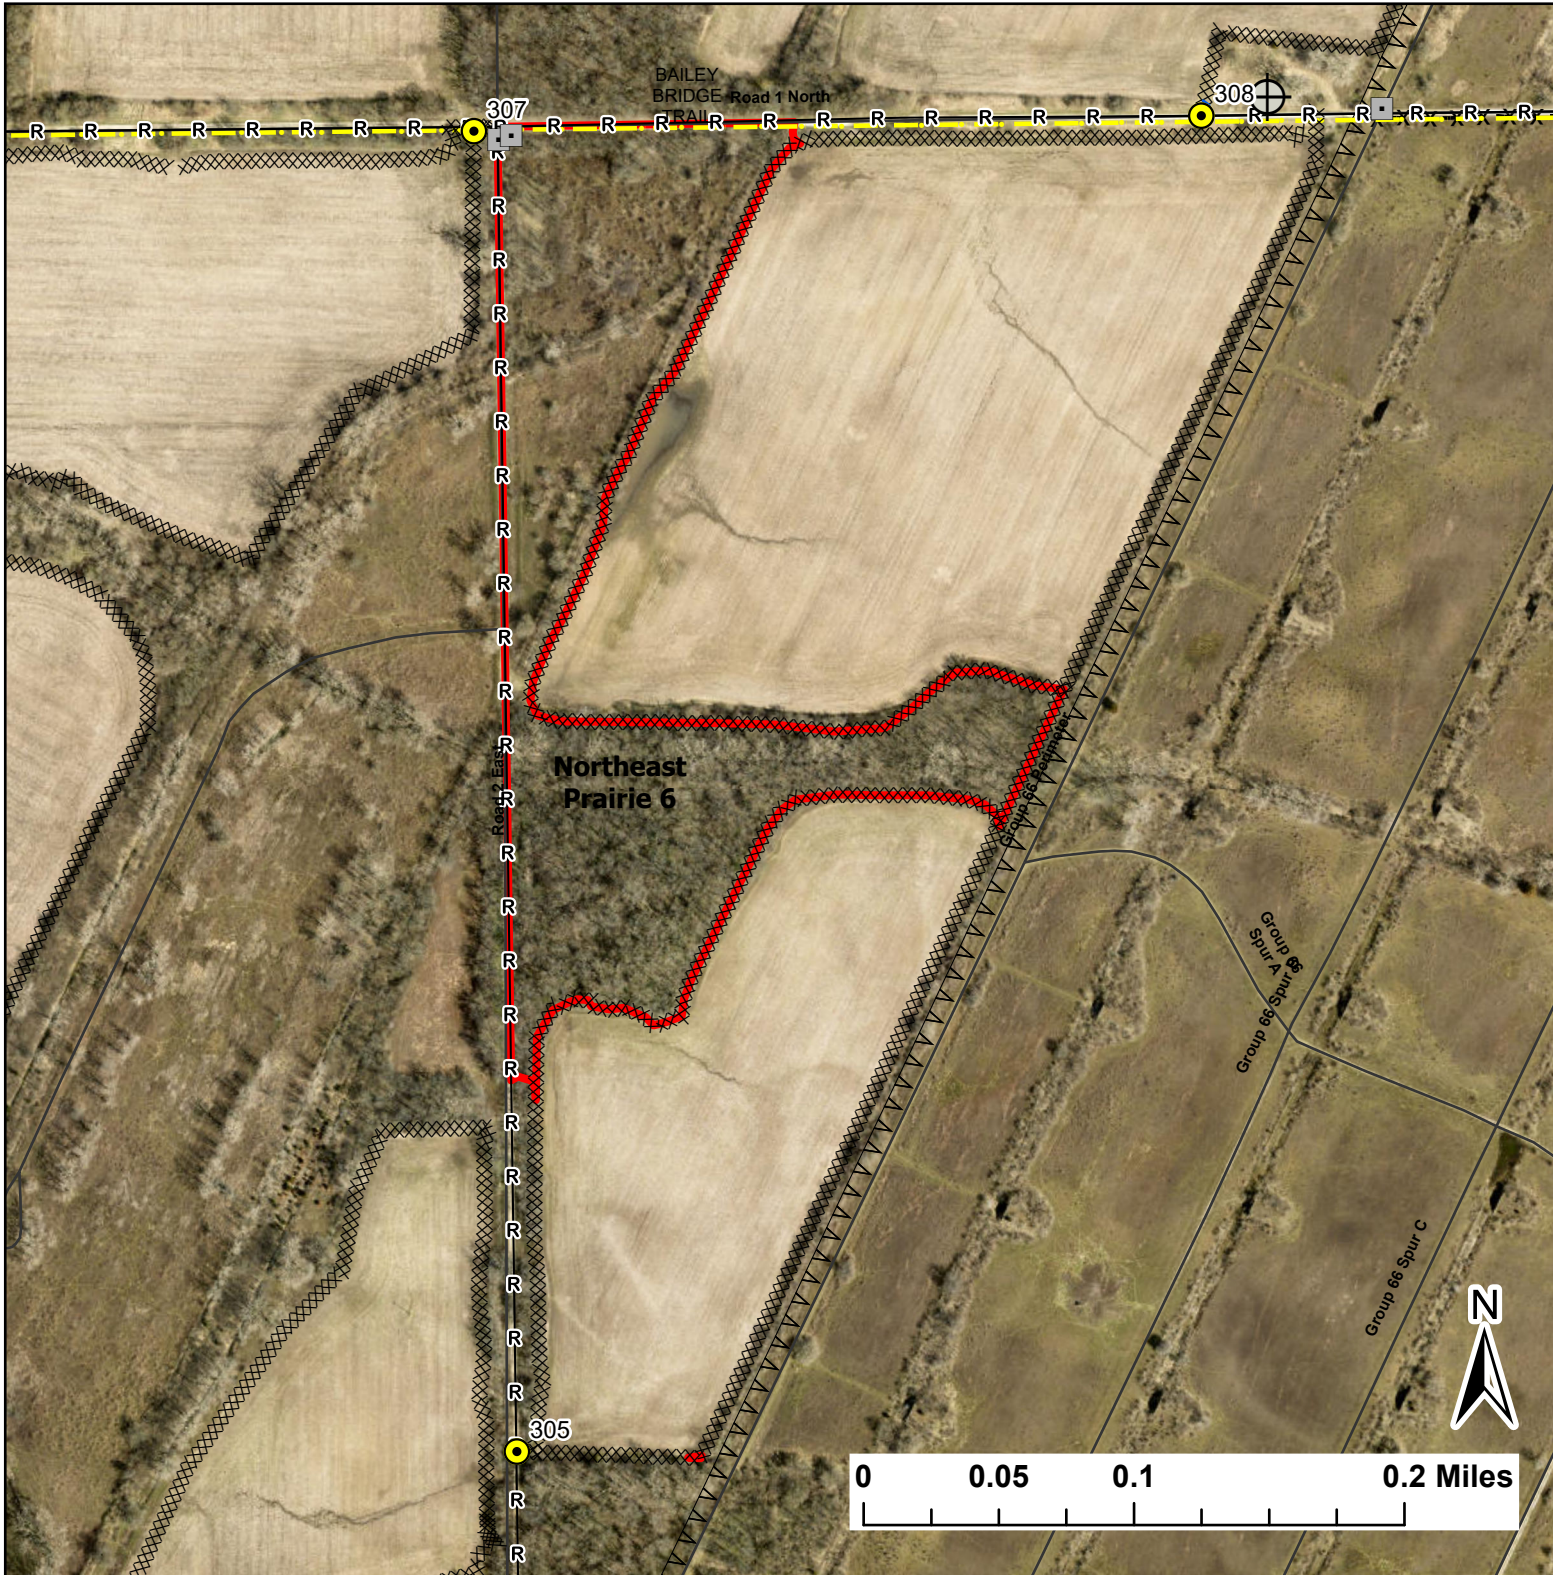

Northeast Prairie 6

Lat:41.376099
Long:-88.037201

Acres:16.08

Legend

- Burn Unit
- Drop Point
- Lock/Gate
- Well
- Barbed Wire
- Chain Link
- Trail
- Mow Line
- Road As Completed Line
- Wet Line
- Road

Midwin National Tallgrass Prairie
Prairie Supervisor's Office and Welcome Center
30239 S. State Route 53
Wilmington, IL 60481
Phone: (815) 423 - 6370