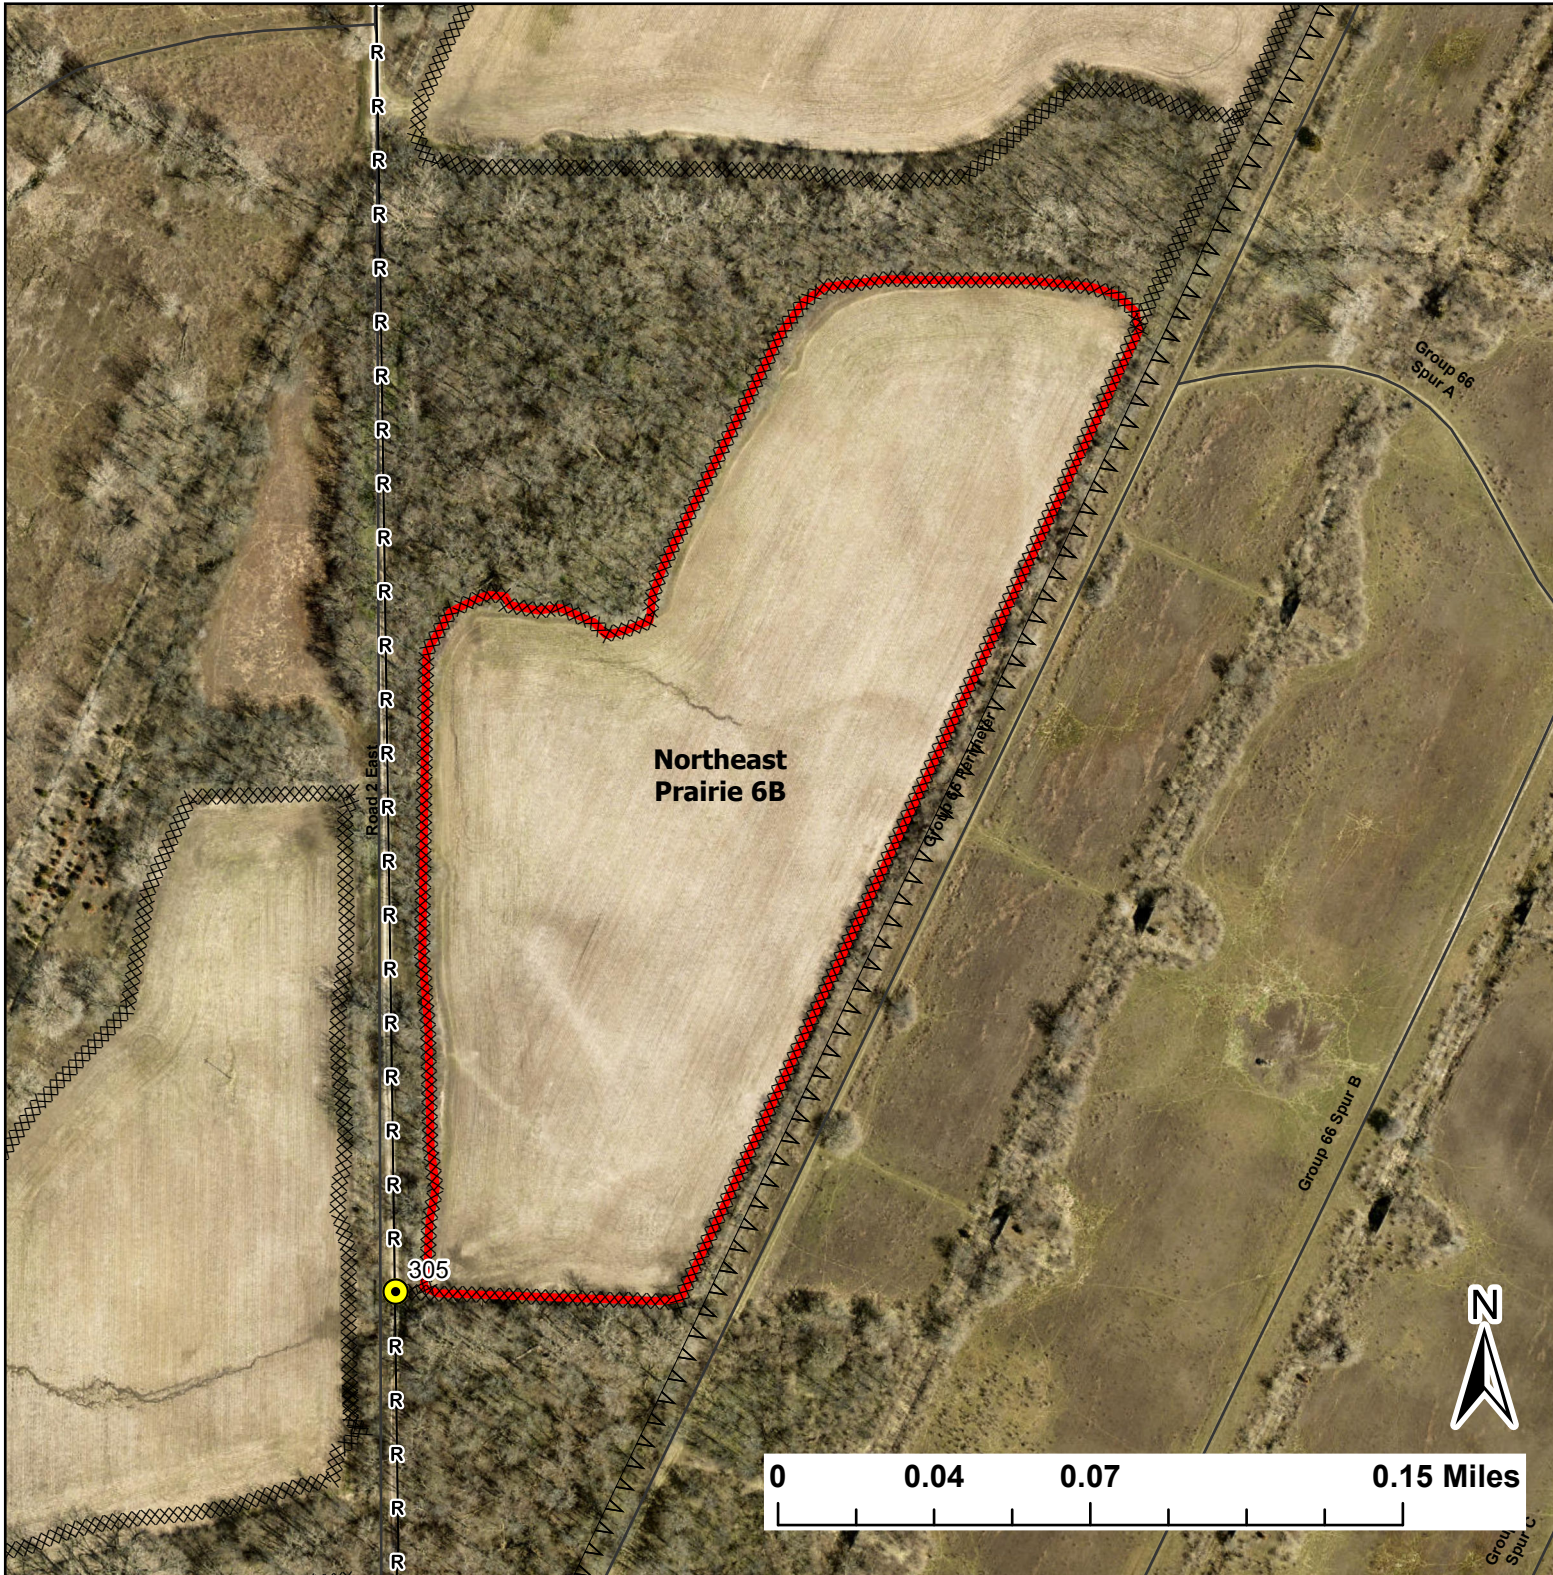

Northeast Prairie 6B

Lat:41.374802
Long:-88.036598

Acres:14.82

Legend

- Burn Unit
- Drop Point
- Chain Link
- Mow Line
- Road As Completed Line
- Road

Midwin National Tallgrass Prairie
Prairie Supervisor's Office and Welcome Center
30239 S. State Route 53
Wilmington, IL 60481
Phone: (815) 423 - 6370