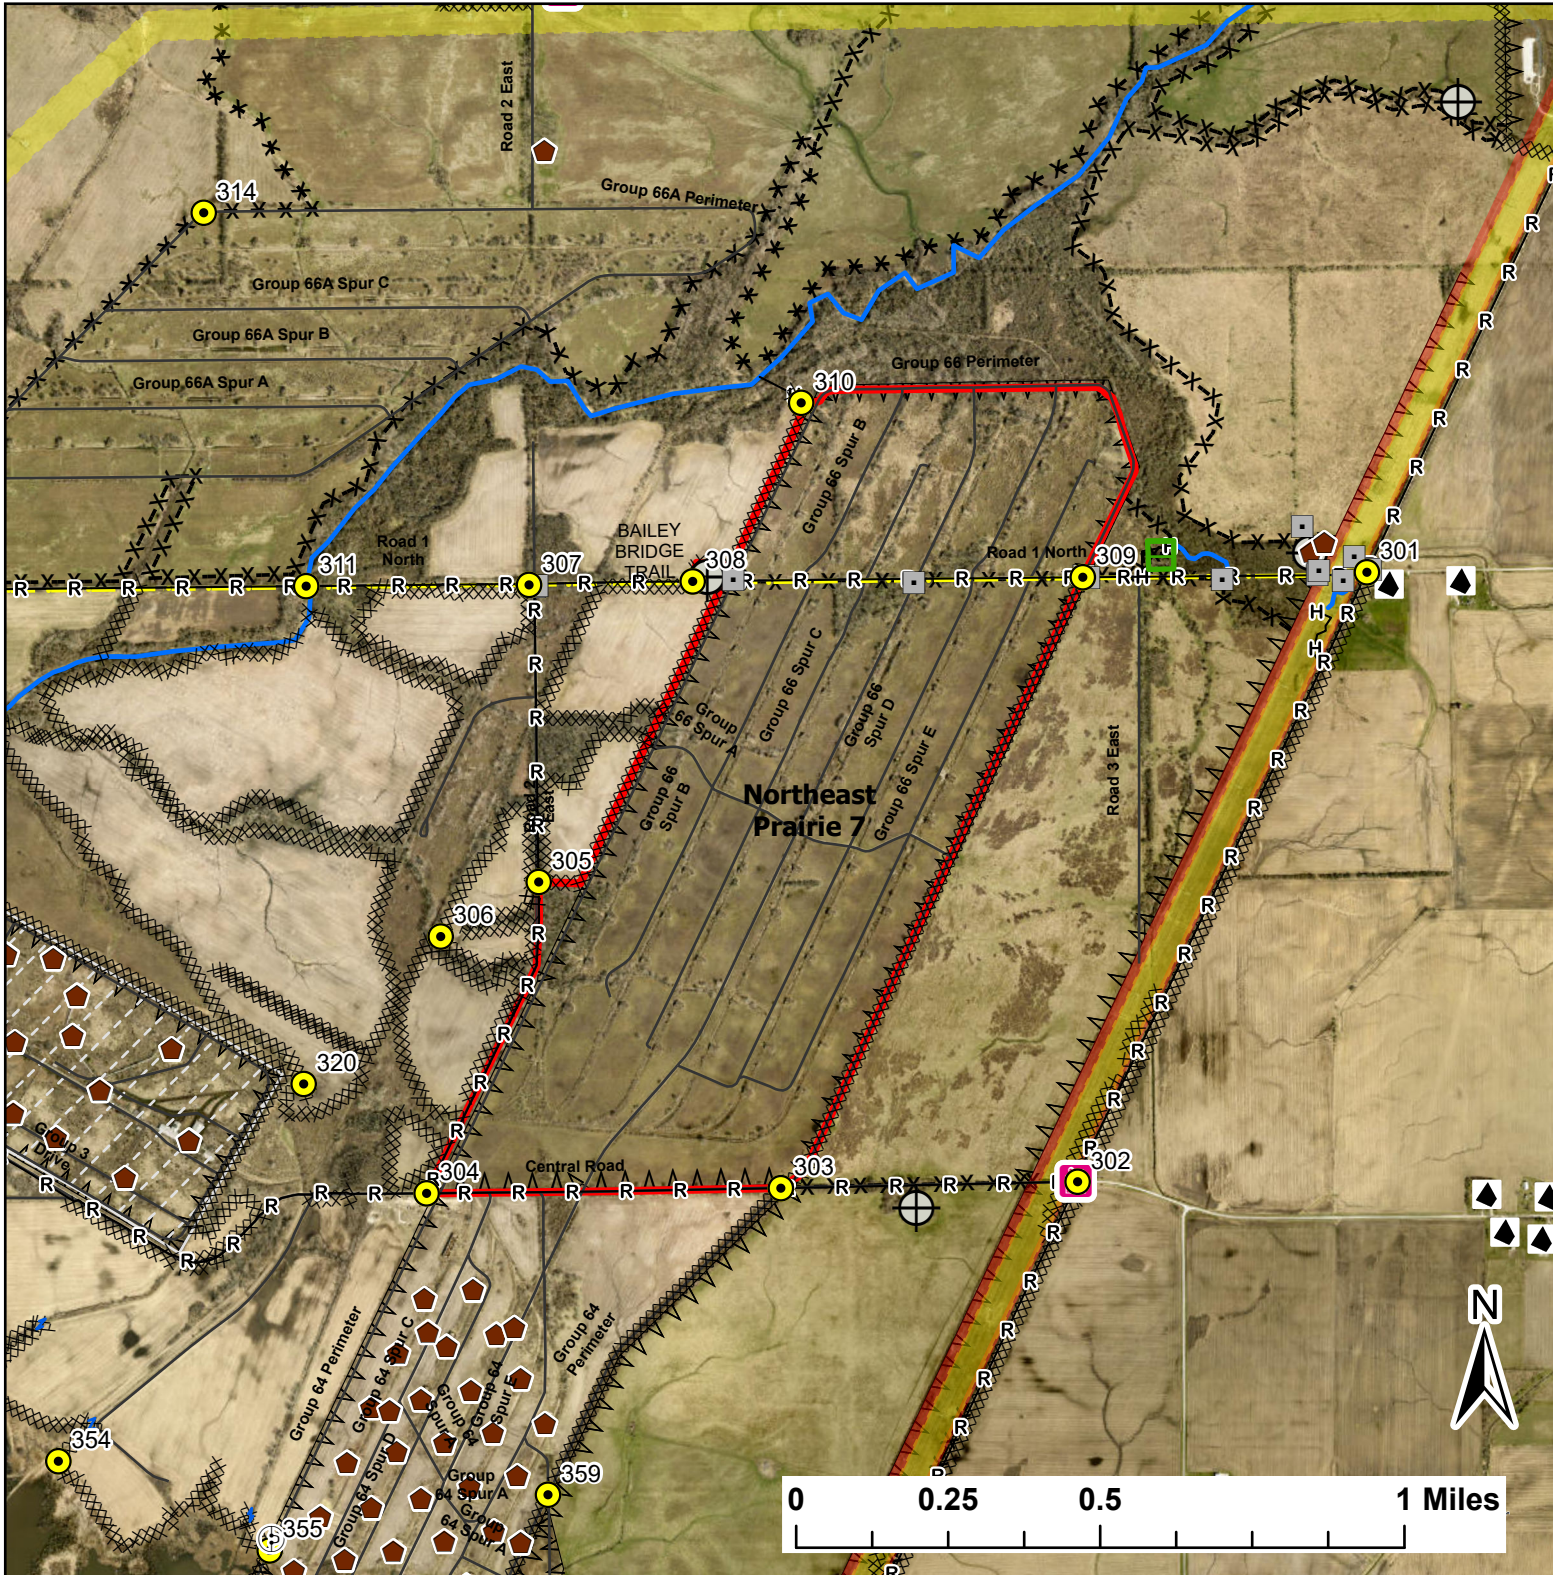

Northeast Prairie 7

Lat:41.375099

Long:-88.0299

Acres:498.84

Legend

Burn Unit	Pipeline
Buildings	Barbed Wire
Cemetery	Chain Link
Drop Point	Trail
Entry Point	Half Mile Structures
Hole in Fence	Creek As Completed Line
Lock/Gate	Mow Line
Well	Road As Completed Line
HighTransmission Line	Wet Line
	Army Inholding
	Road