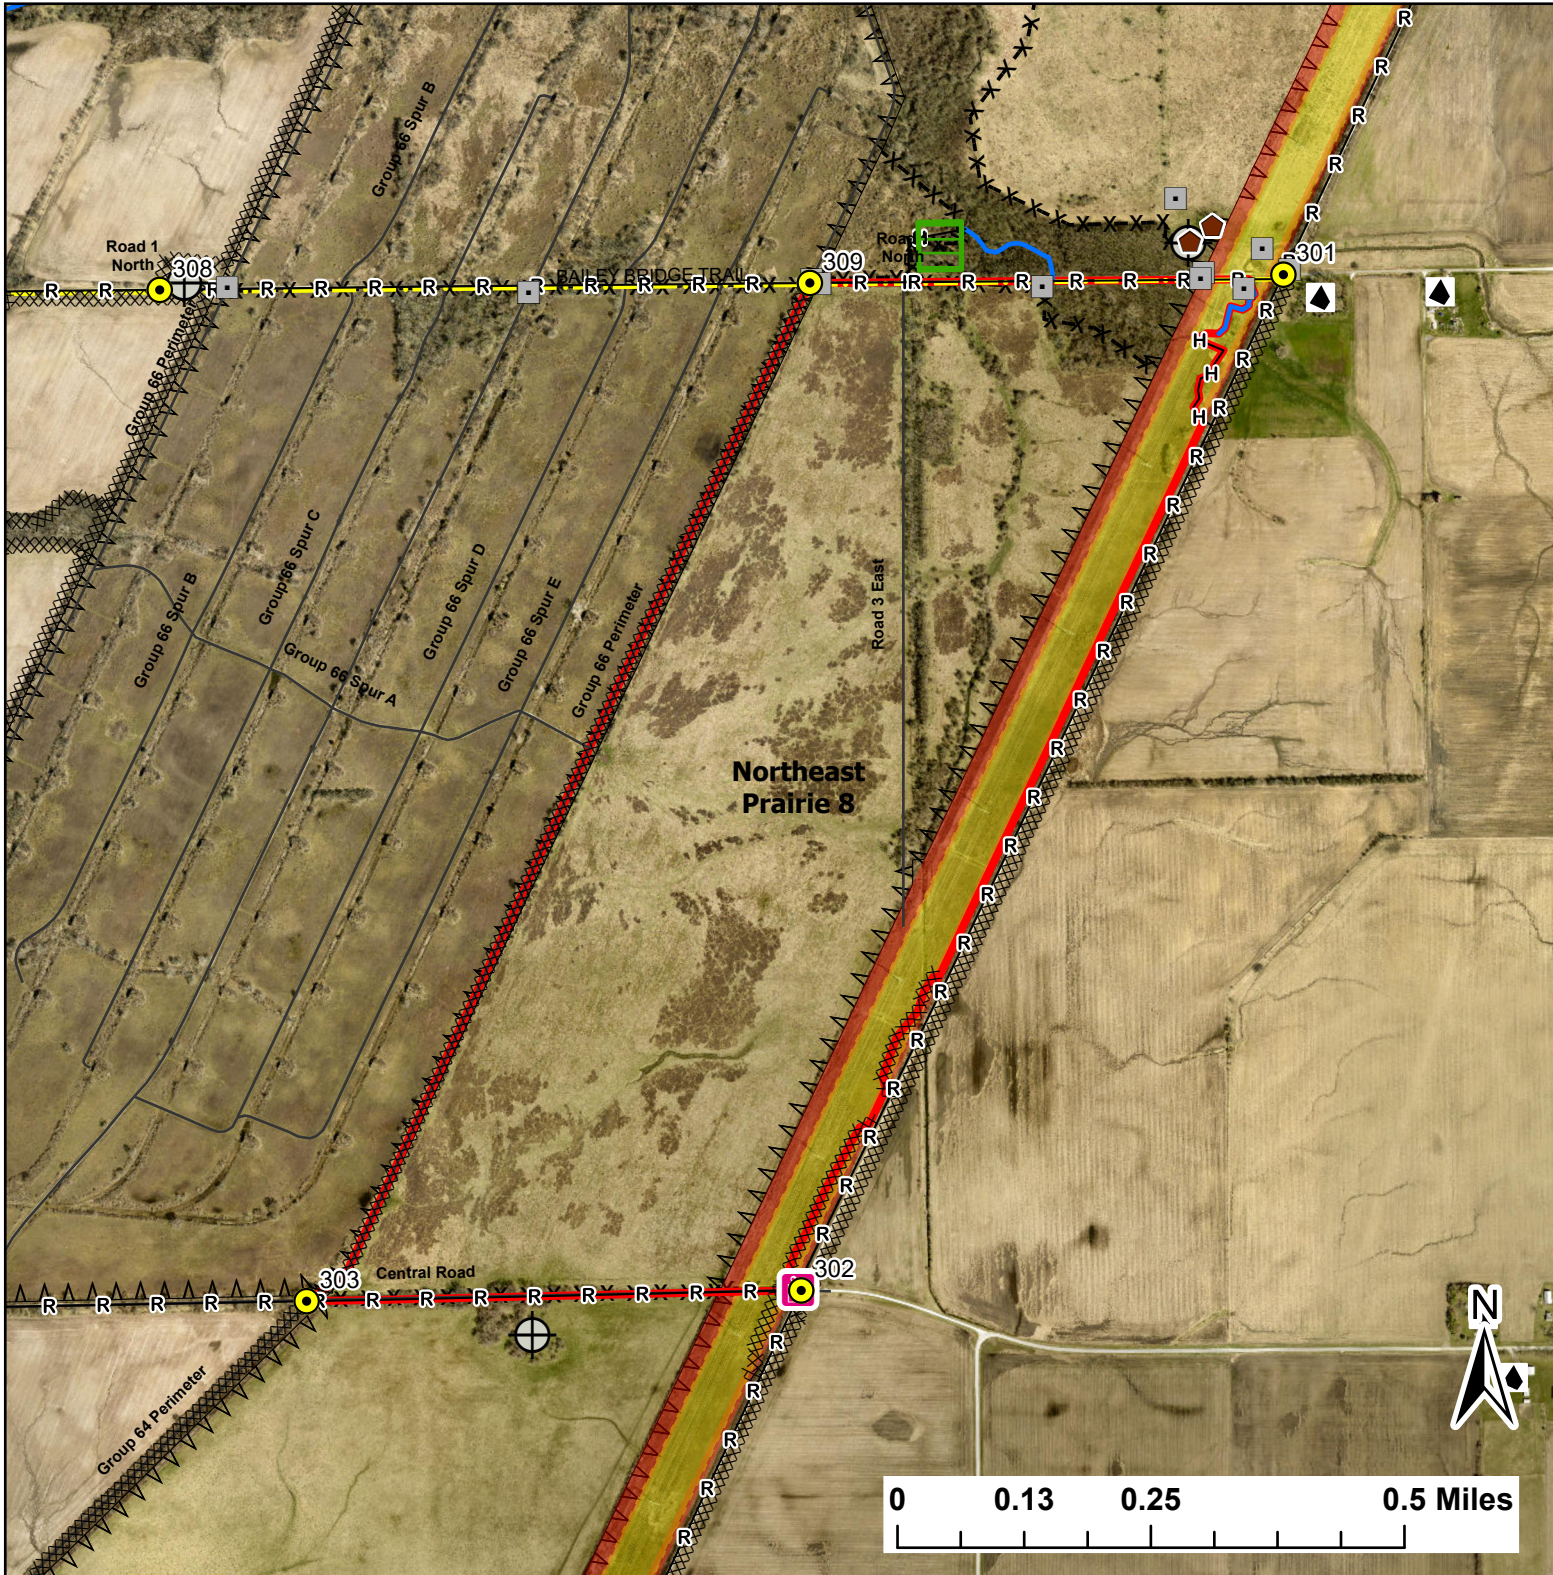

# Northeast Prairie 8

Lat:41.373199

Long:-88.021103

Acres:285.64

Midwin National Tallgrass Prairie  
Prairie Supervisor's Office and Welcome Center  
30239 S. State Route 53  
Wilmington, IL 60481  
Phone: (815) 423 - 6370