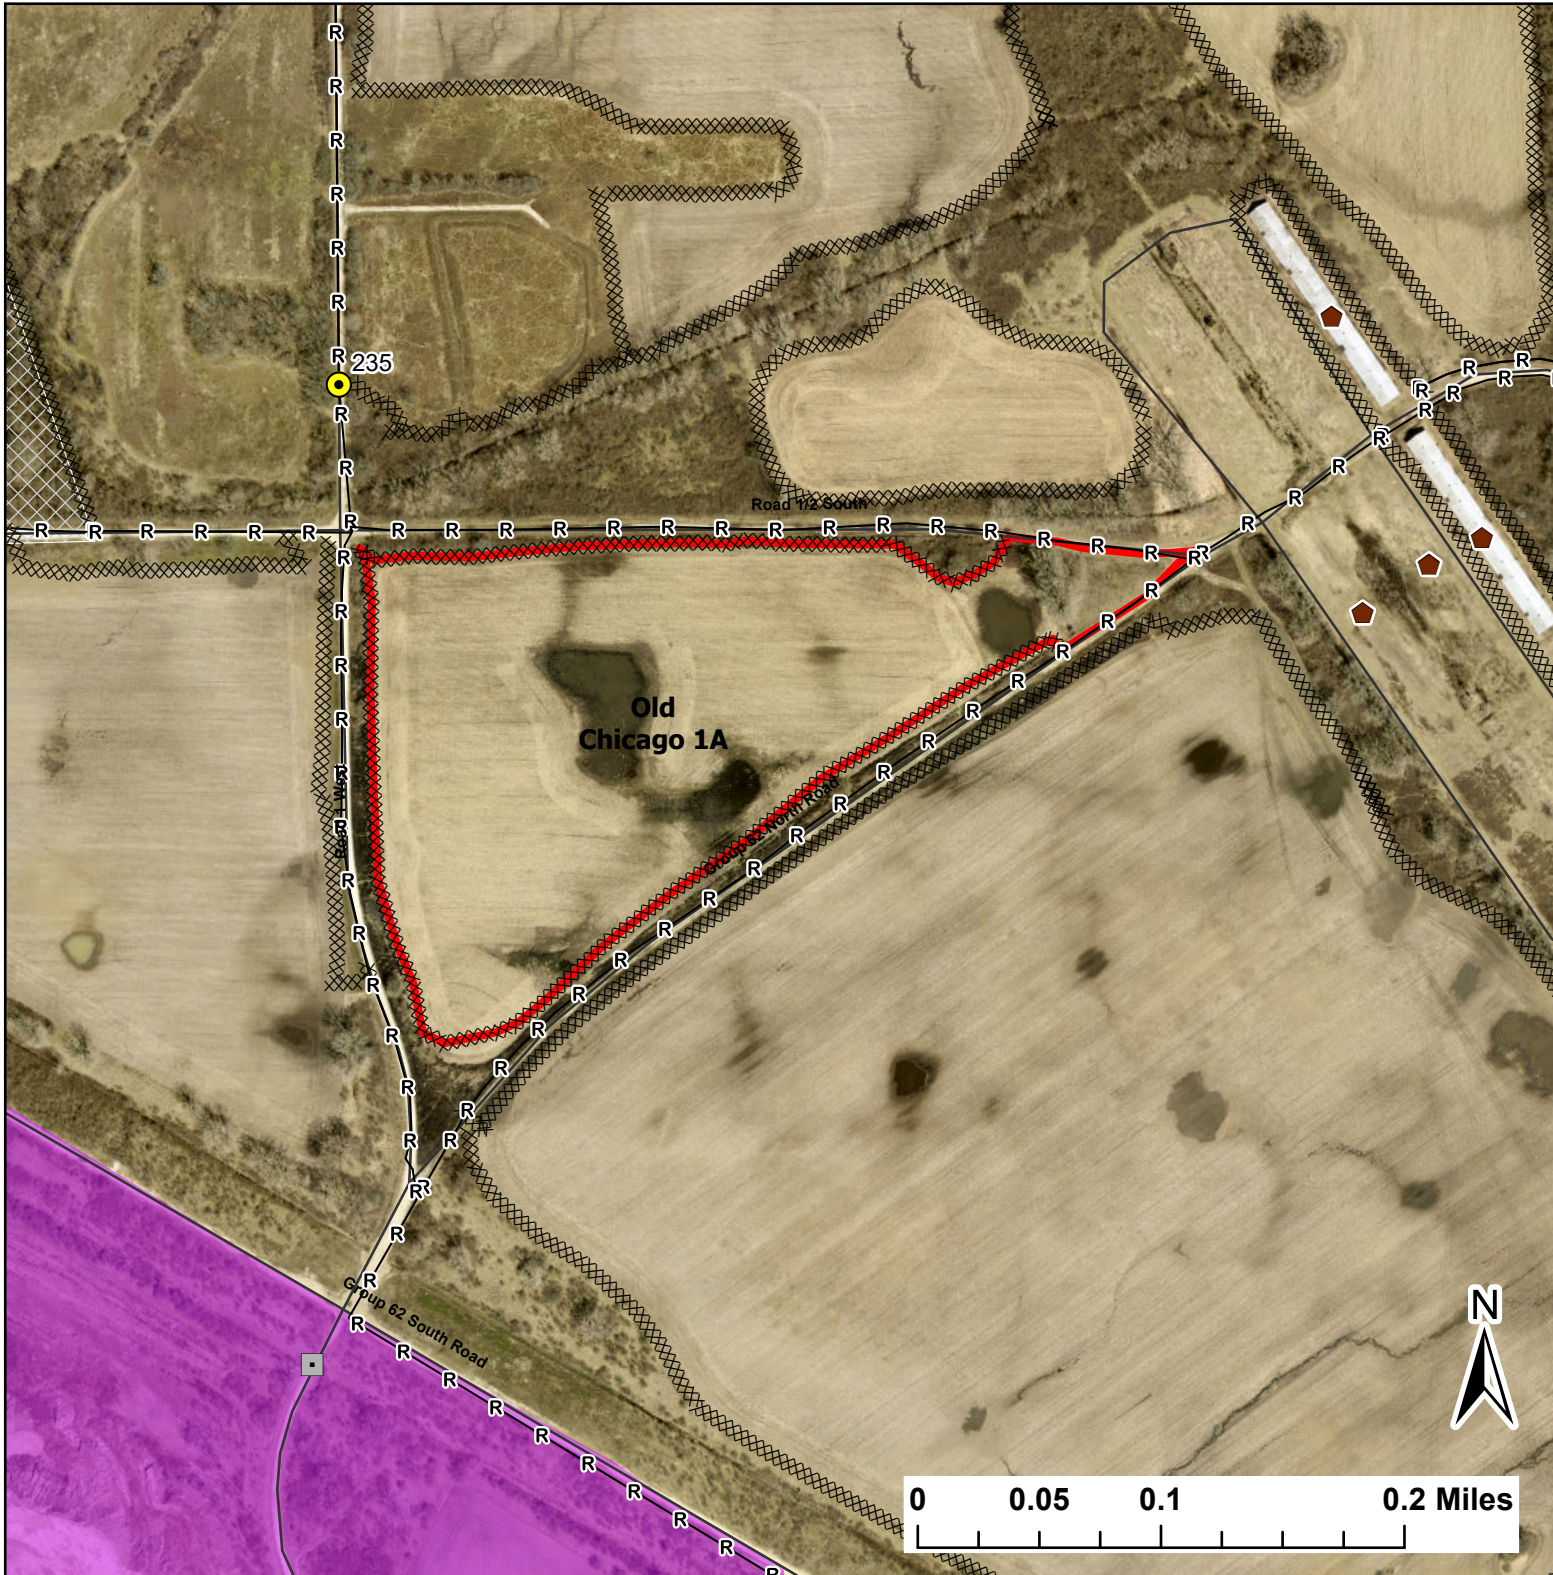

# Old Chicago 1A

Lat:41.356201

Long:-88.093102

Acres:23.31

### Legend

- Burn Unit
- Buildings
- Drop Point
- Lock/Gate
- UXO Closed Area
- Adjacent Land
- Mow Line
- Road As Completed Line
- Road

Midwin National Tallgrass Prairie  
Prairie Supervisor's Office and Welcome Center  
30239 S. State Route 53  
Wilmington, IL 60481  
Phone: (815) 423 - 6370