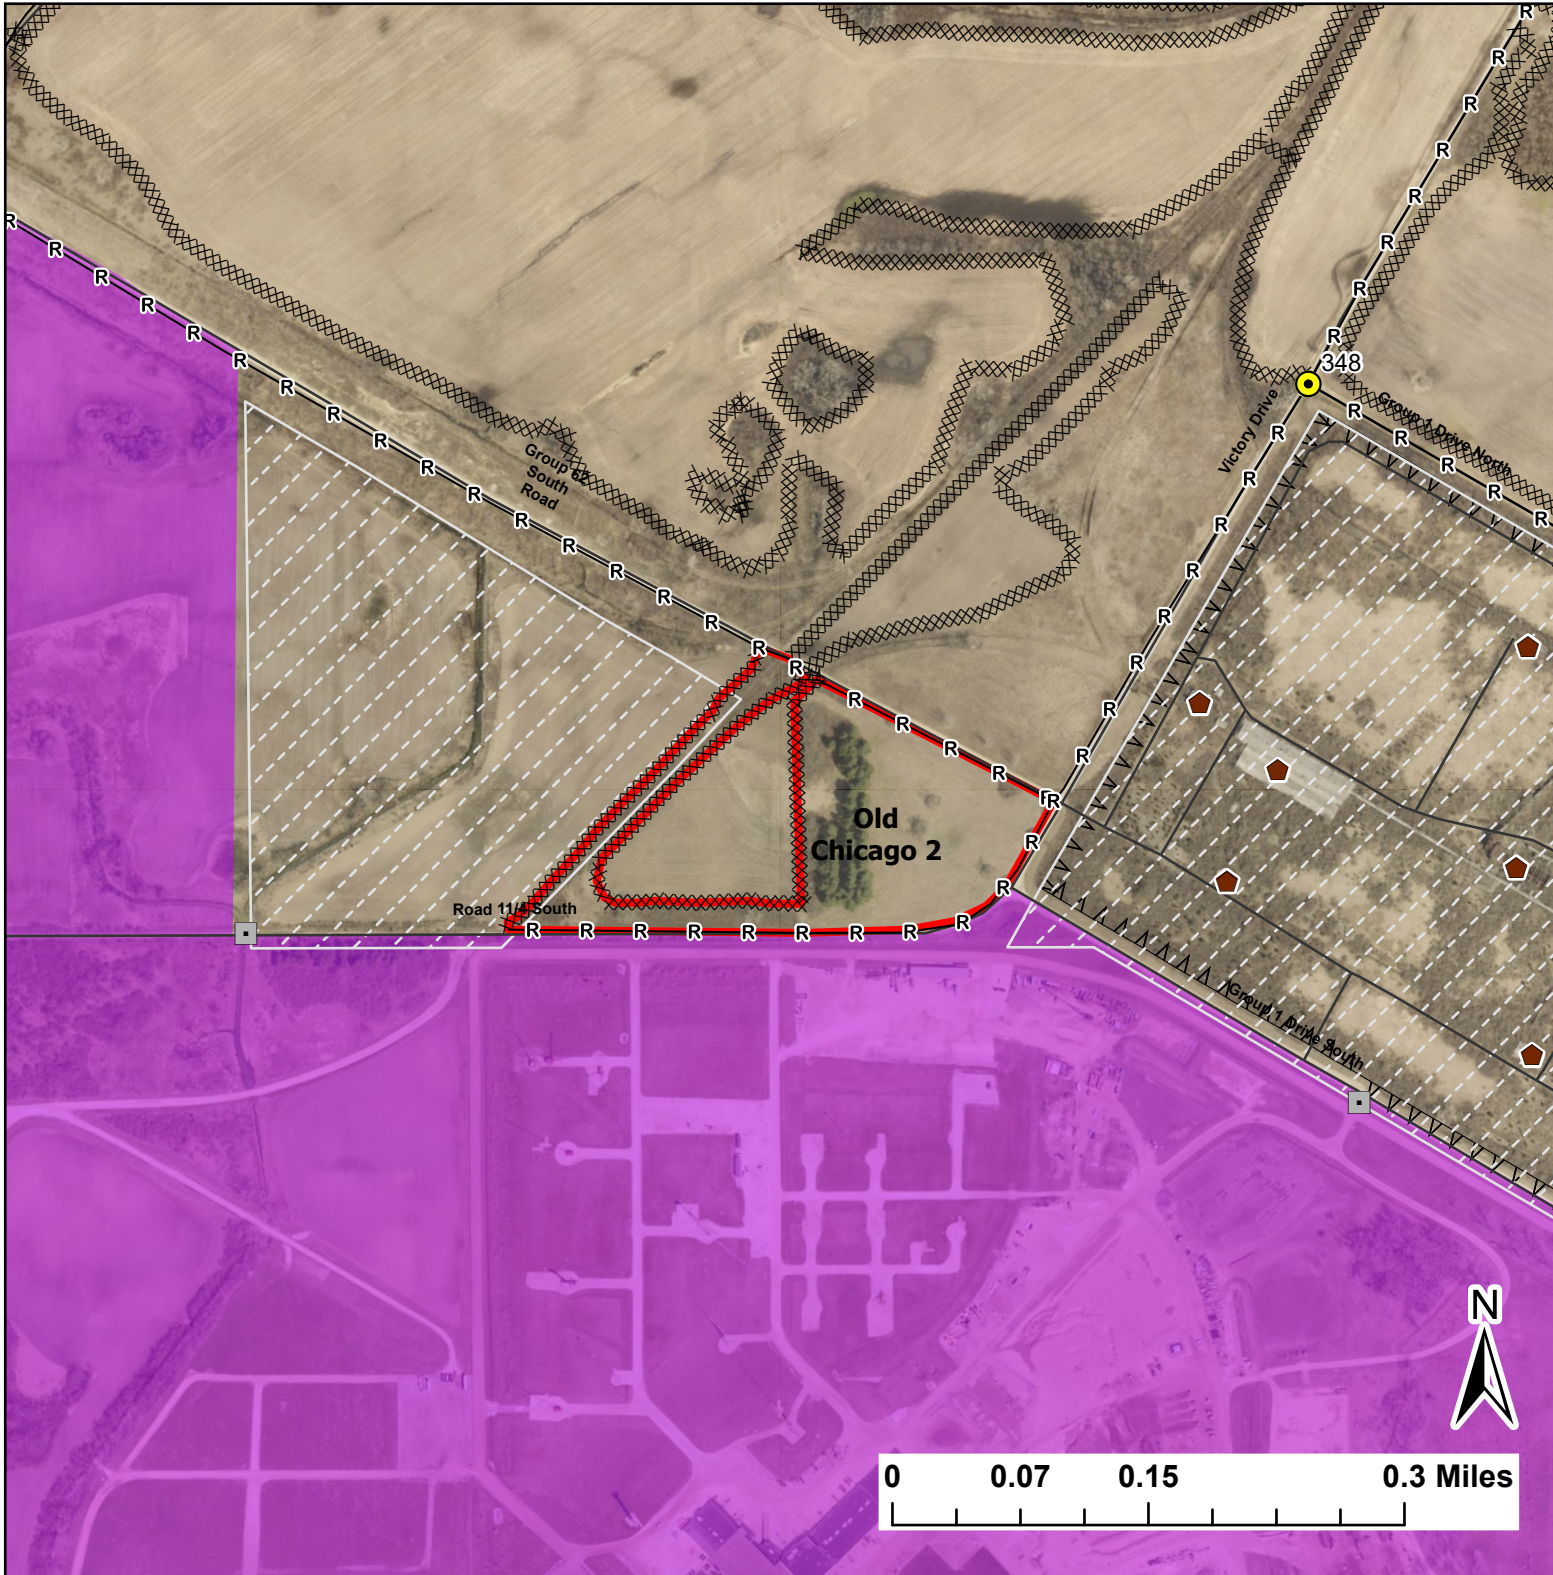

Old Chicago 2

Lat:41.347198

Long:-88.085297

Acres:13.75

Midwin National Tallgrass Prairie
Prairie Supervisor's Office and Welcome Center
30239 S. State Route 53
Wilmington, IL 60481
Phone: (815) 423 - 6370