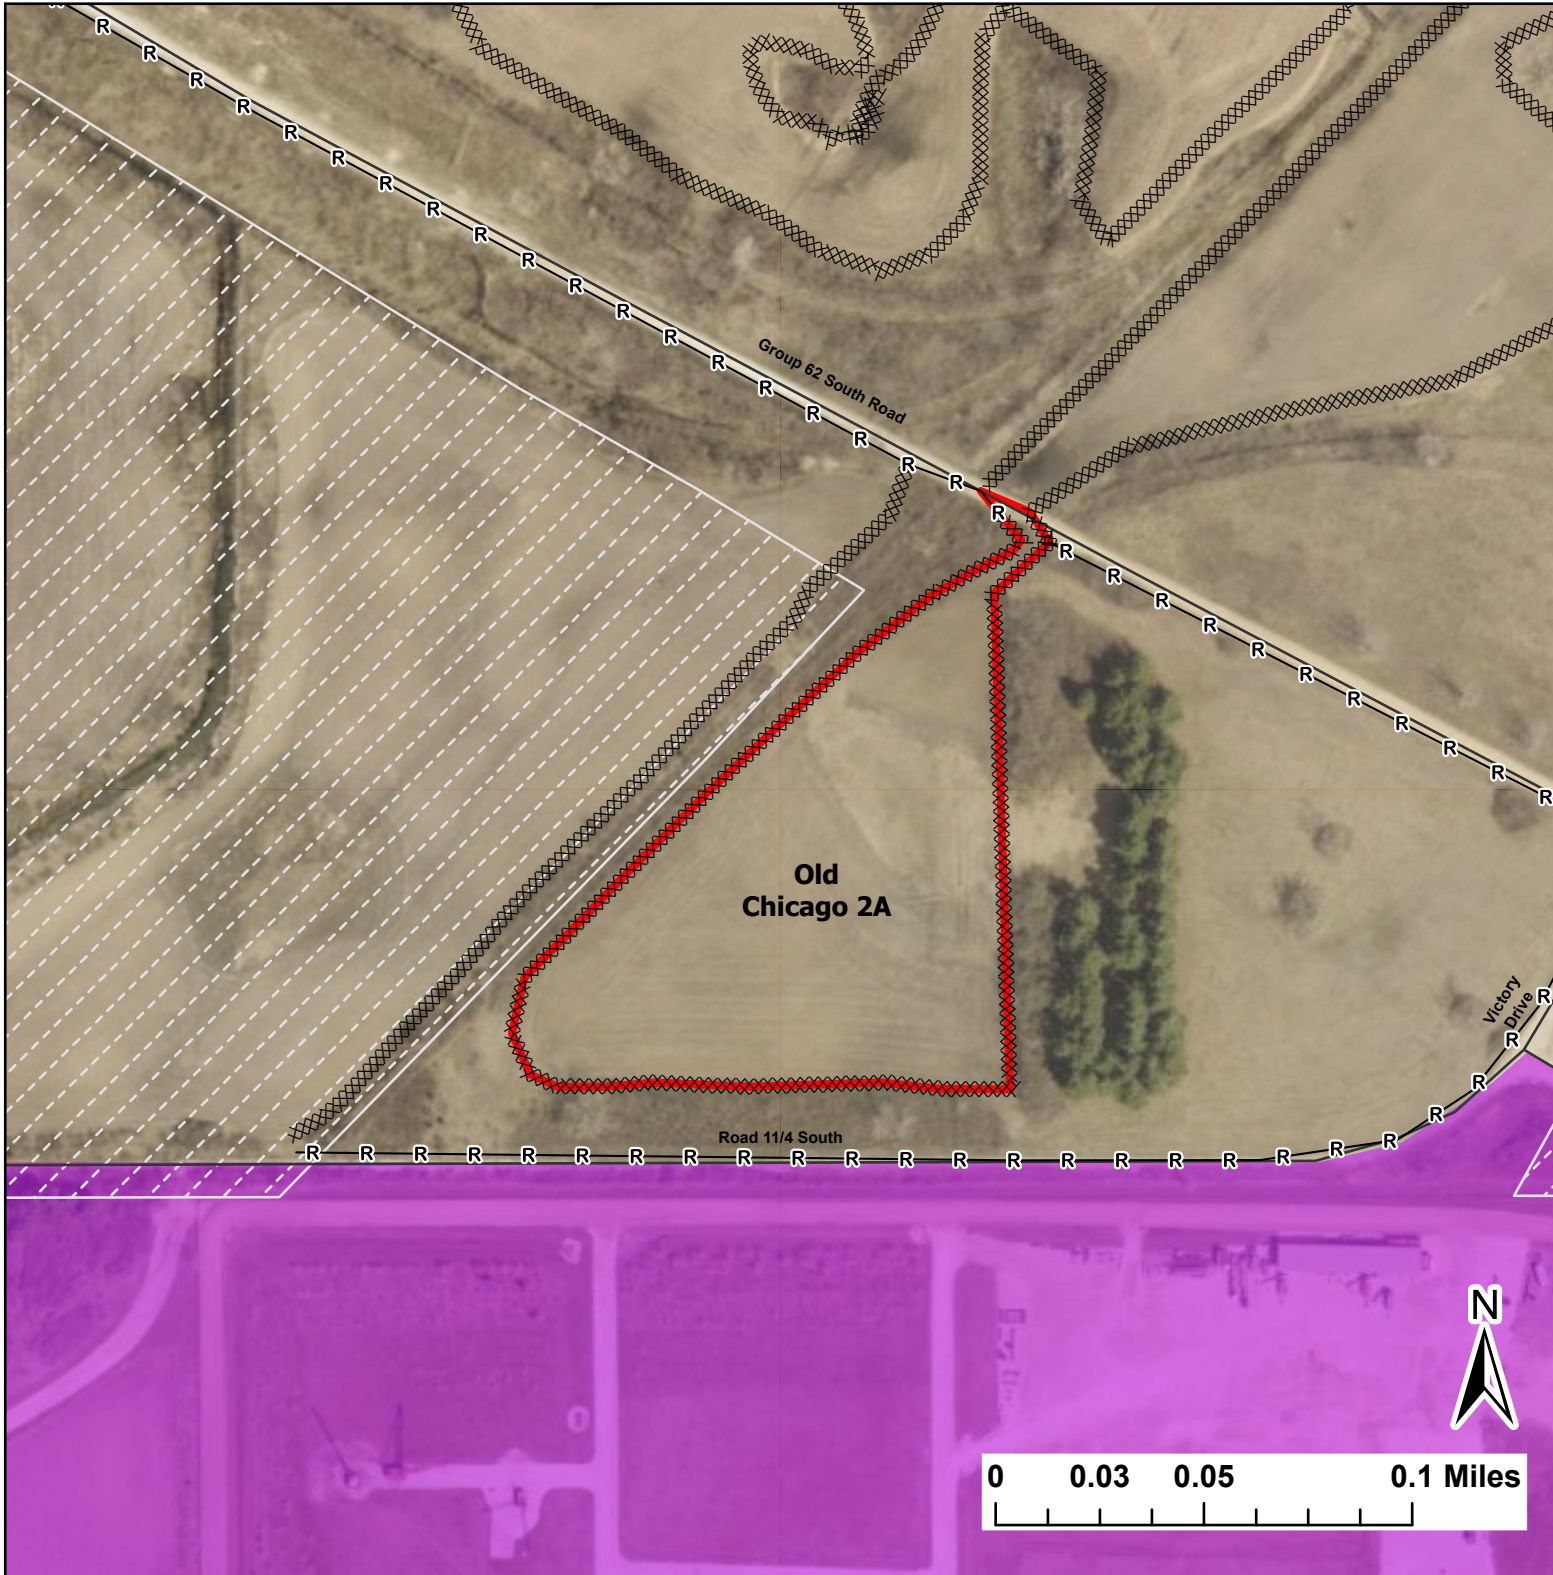

Old Chicago 2A

Lat:41.347198

Long:-88.086502

Acres:6.04

Legend

- Burn Unit
- Adjacent Land
- Mow Line
- Road As Completed Line
- Army Inholding
- Road

Midwin National Tallgrass Prairie
Prairie Supervisor's Office and Welcome Center
30239 S. State Route 53
Wilmington, IL 60481
Phone: (815) 423 - 6370