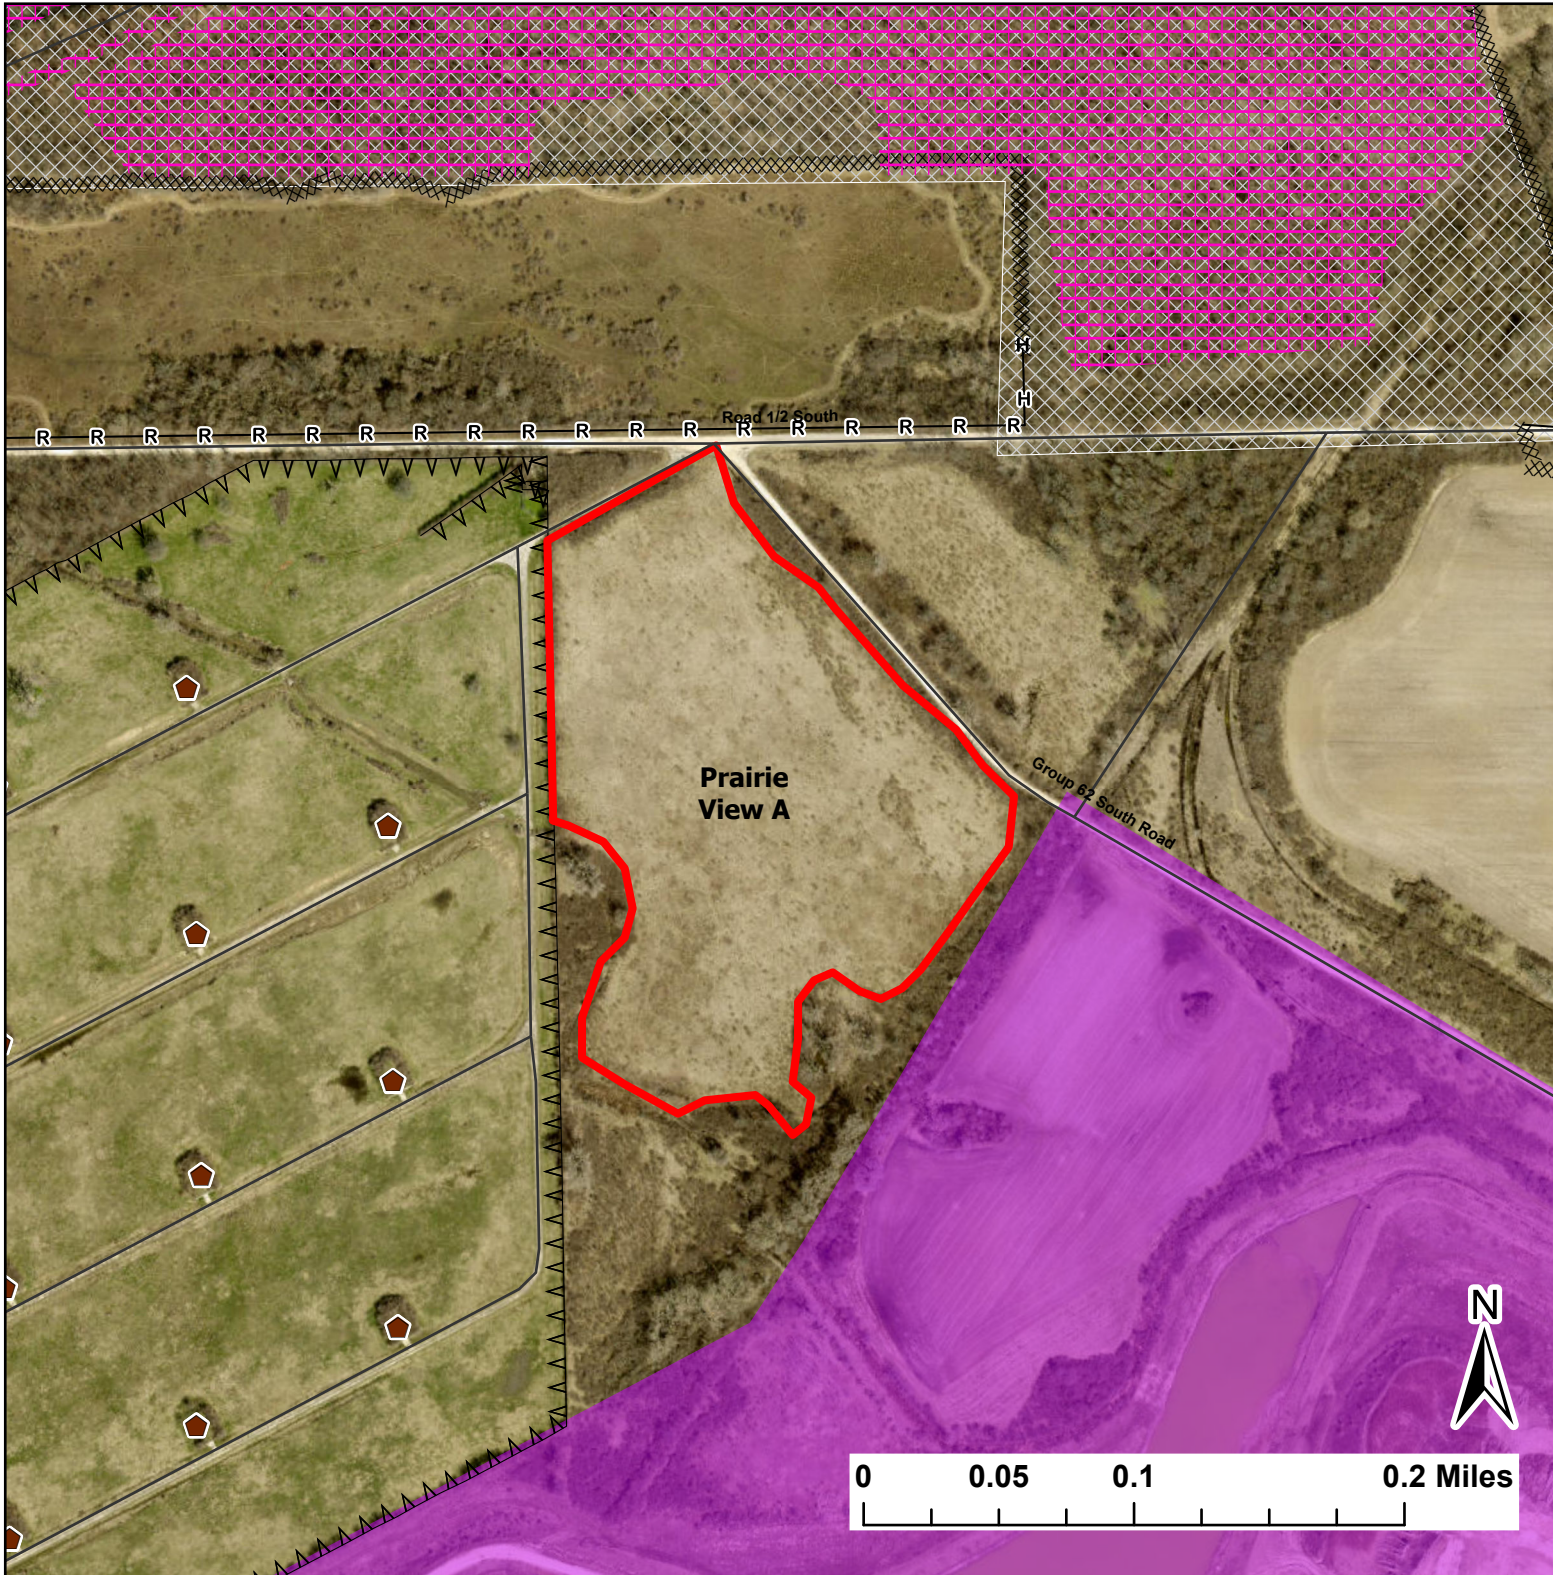

# Prairie View A

Lat:41.355301

Long:-88.103699

Acres:16.72

Midwin National Tallgrass Prairie  
Prairie Supervisor's Office and Welcome Center  
30239 S. State Route 53  
Wilmington, IL 60481  
Phone: (815) 423 - 6370