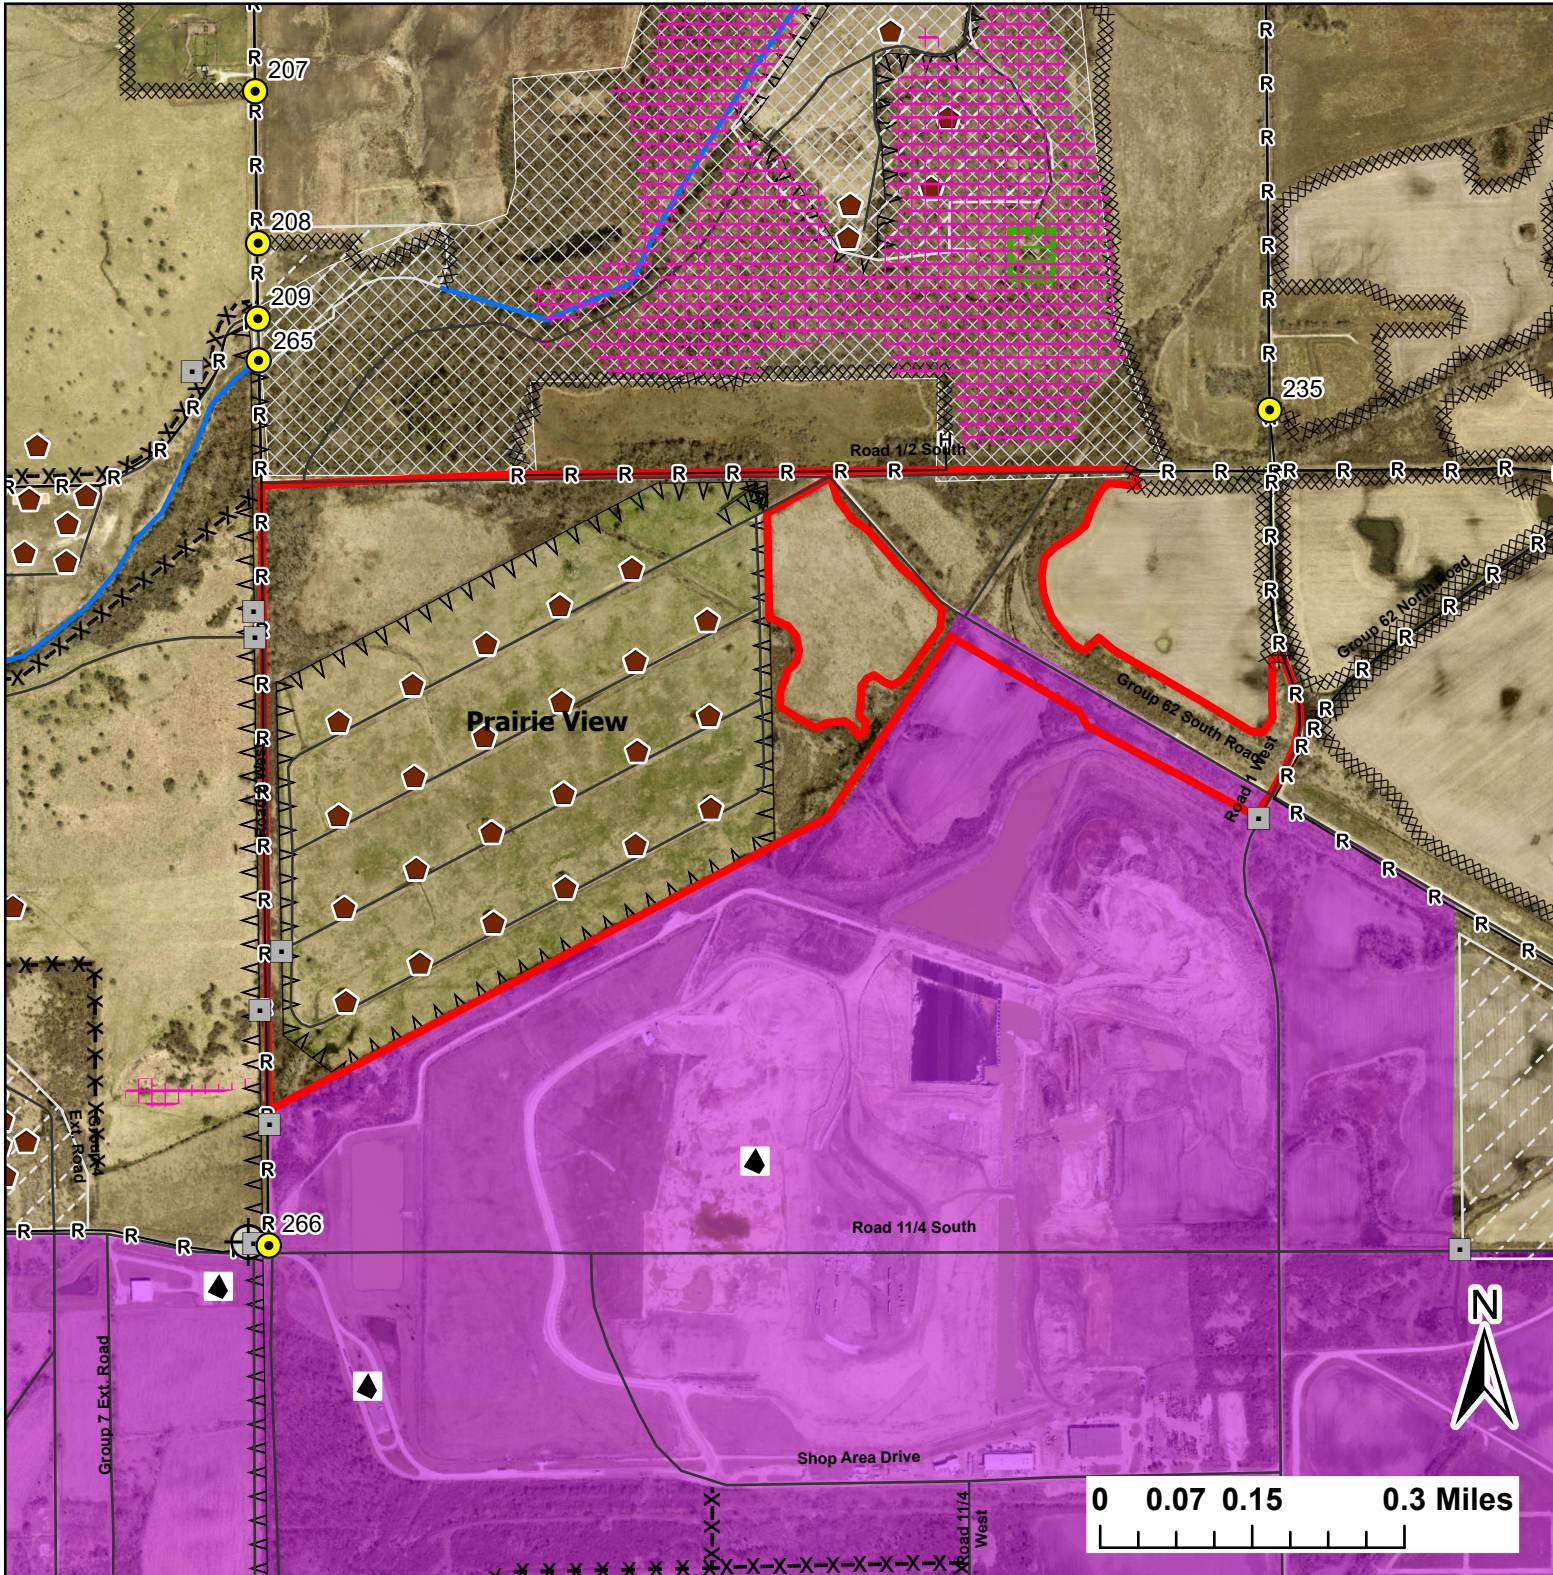

Prairie View

Lat:41.353802

Long:-88.1082

Acres:201.37

Legend

- Burn Unit
- Buildings
- Cemetery
- Drop Point
- Lock/Gate
- Well
- X Barbed Wire
- △ Chain Link
- ◆ Half Mile Structures
- Native Vegetation - Sensitive Area
- UXO Closed Area
- Adjacent Land
- Creek As Completed Line
- H- Hand Line
- X Mow Line
- R- Road As Completed Line
- Army Inholding
- Road

Midwin National Tallgrass Prairie
Prairie Supervisor's Office and Welcome Center
30239 S. State Route 53
Wilmington, IL 60481
Phone: (815) 423 - 6370