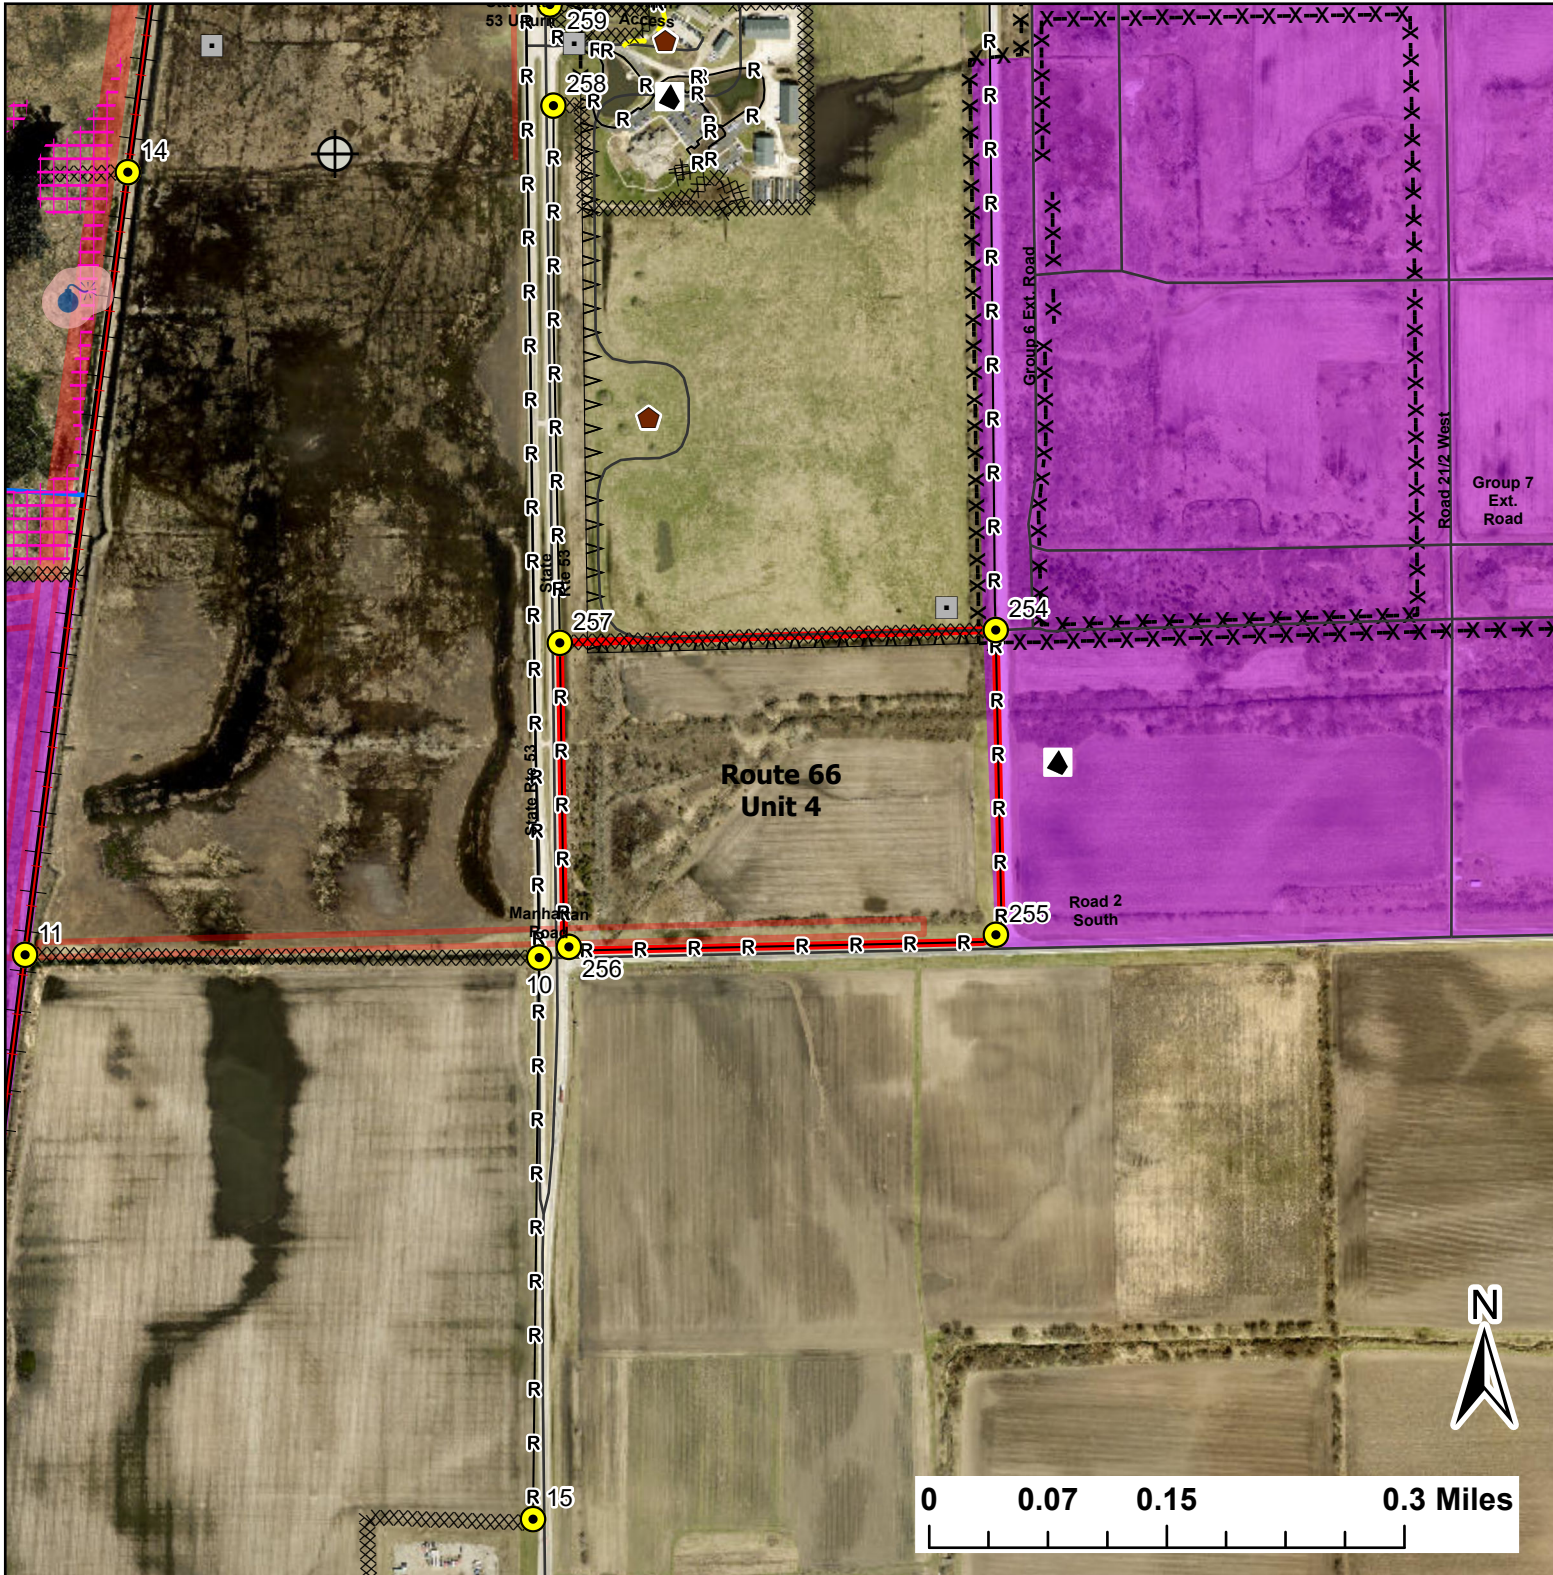

# Route 66 Unit 4

Lat:41.3363

Long:-88.130203

Acres:34.48

Midwin National Tallgrass Prairie  
Prairie Supervisor's Office and Welcome Center  
30239 S. State Route 53  
Wilmington, IL 60481  
Phone: (815) 423 - 6370