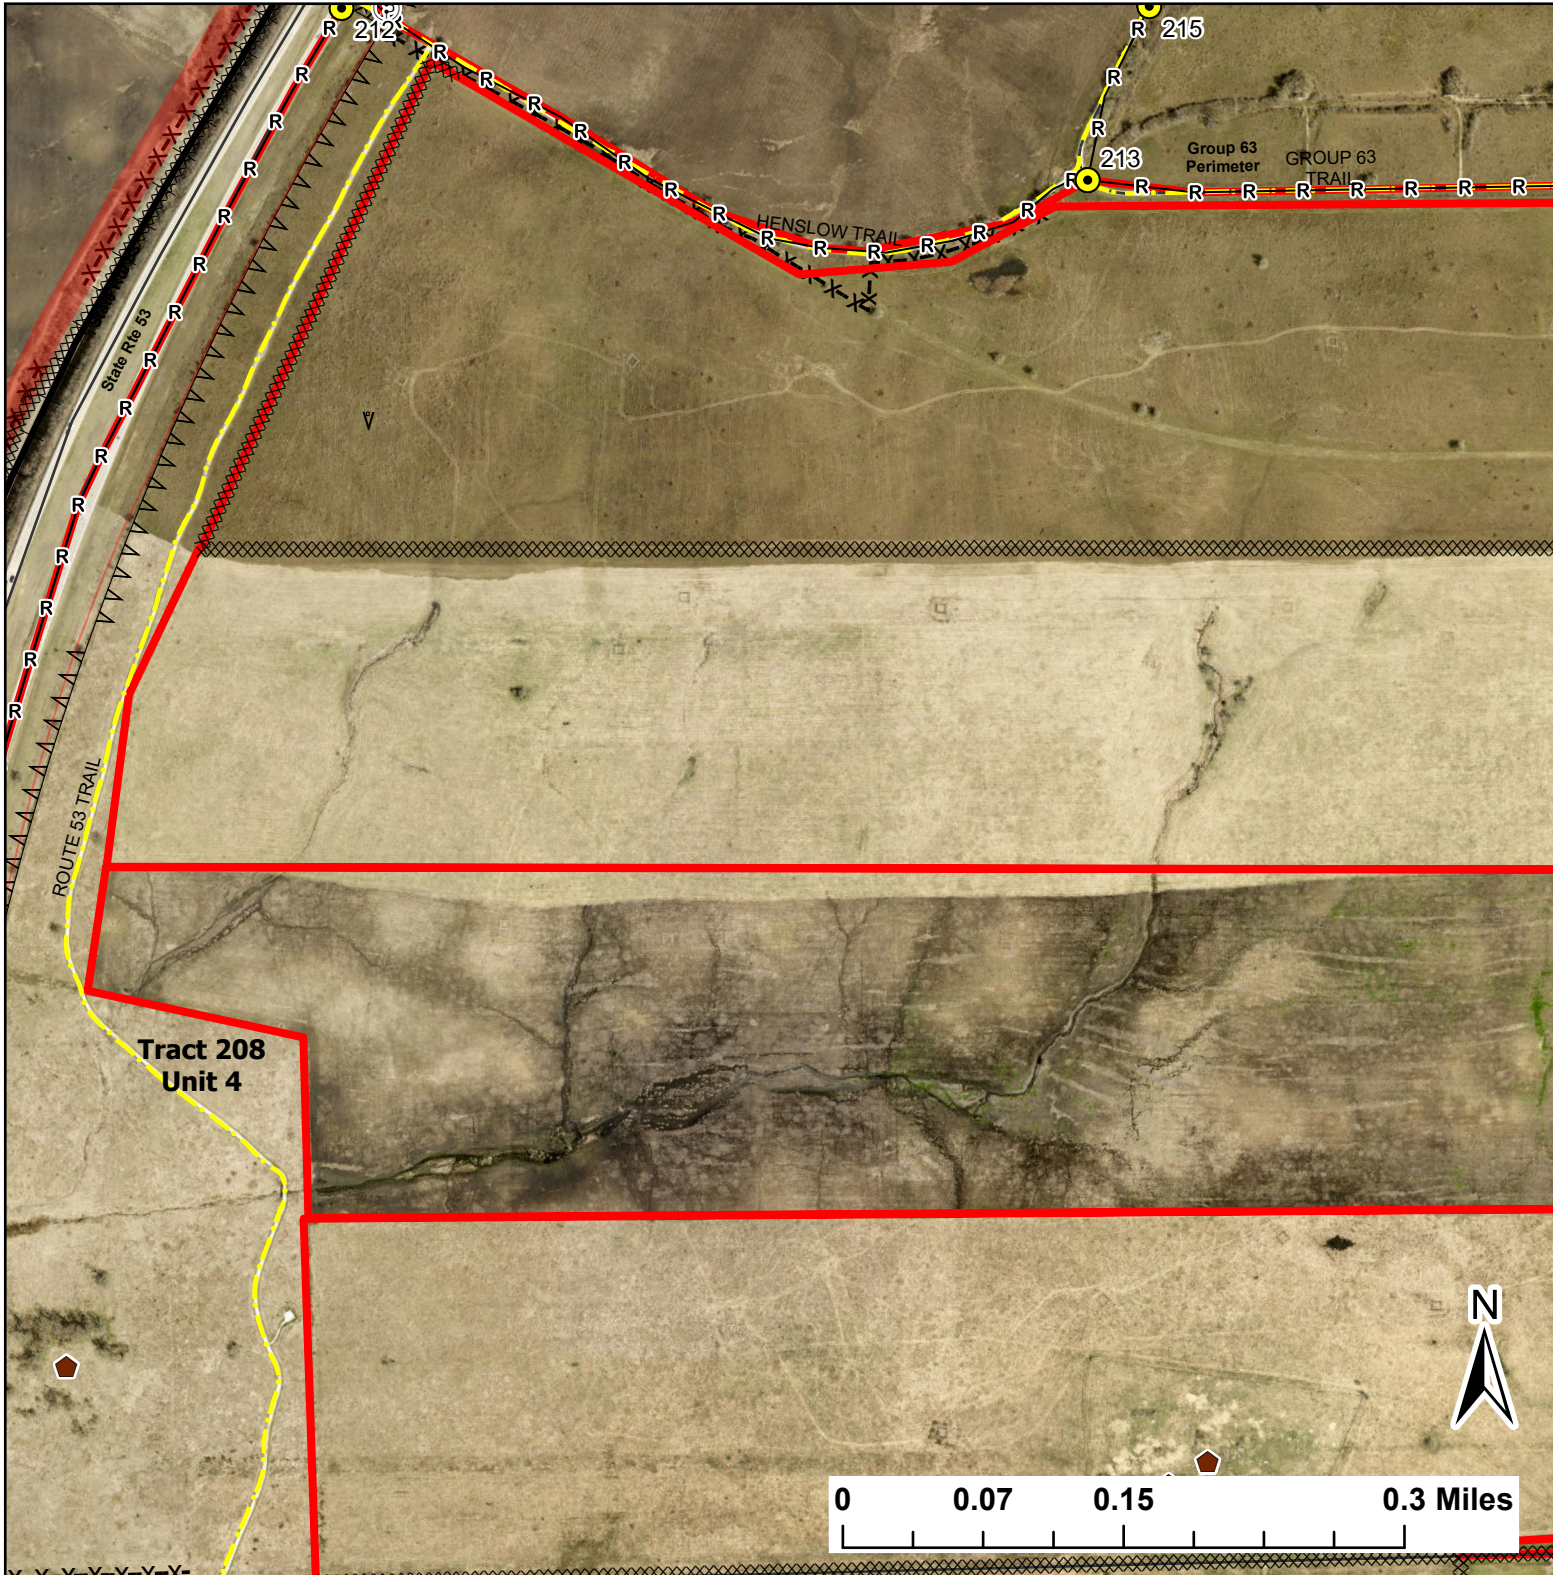

Tract 208 Unit 4

Lat:41.366699

Long:-88.129303

Acres:72.81

Legend

- Burn Unit
- Buildings
- Drop Point
- Hole In Fence
- Well
- Railroad
- Pipeline
- Barbed Wire
- Chain Link
- Trail
- Mow Line
- Road As Completed Line
- Road