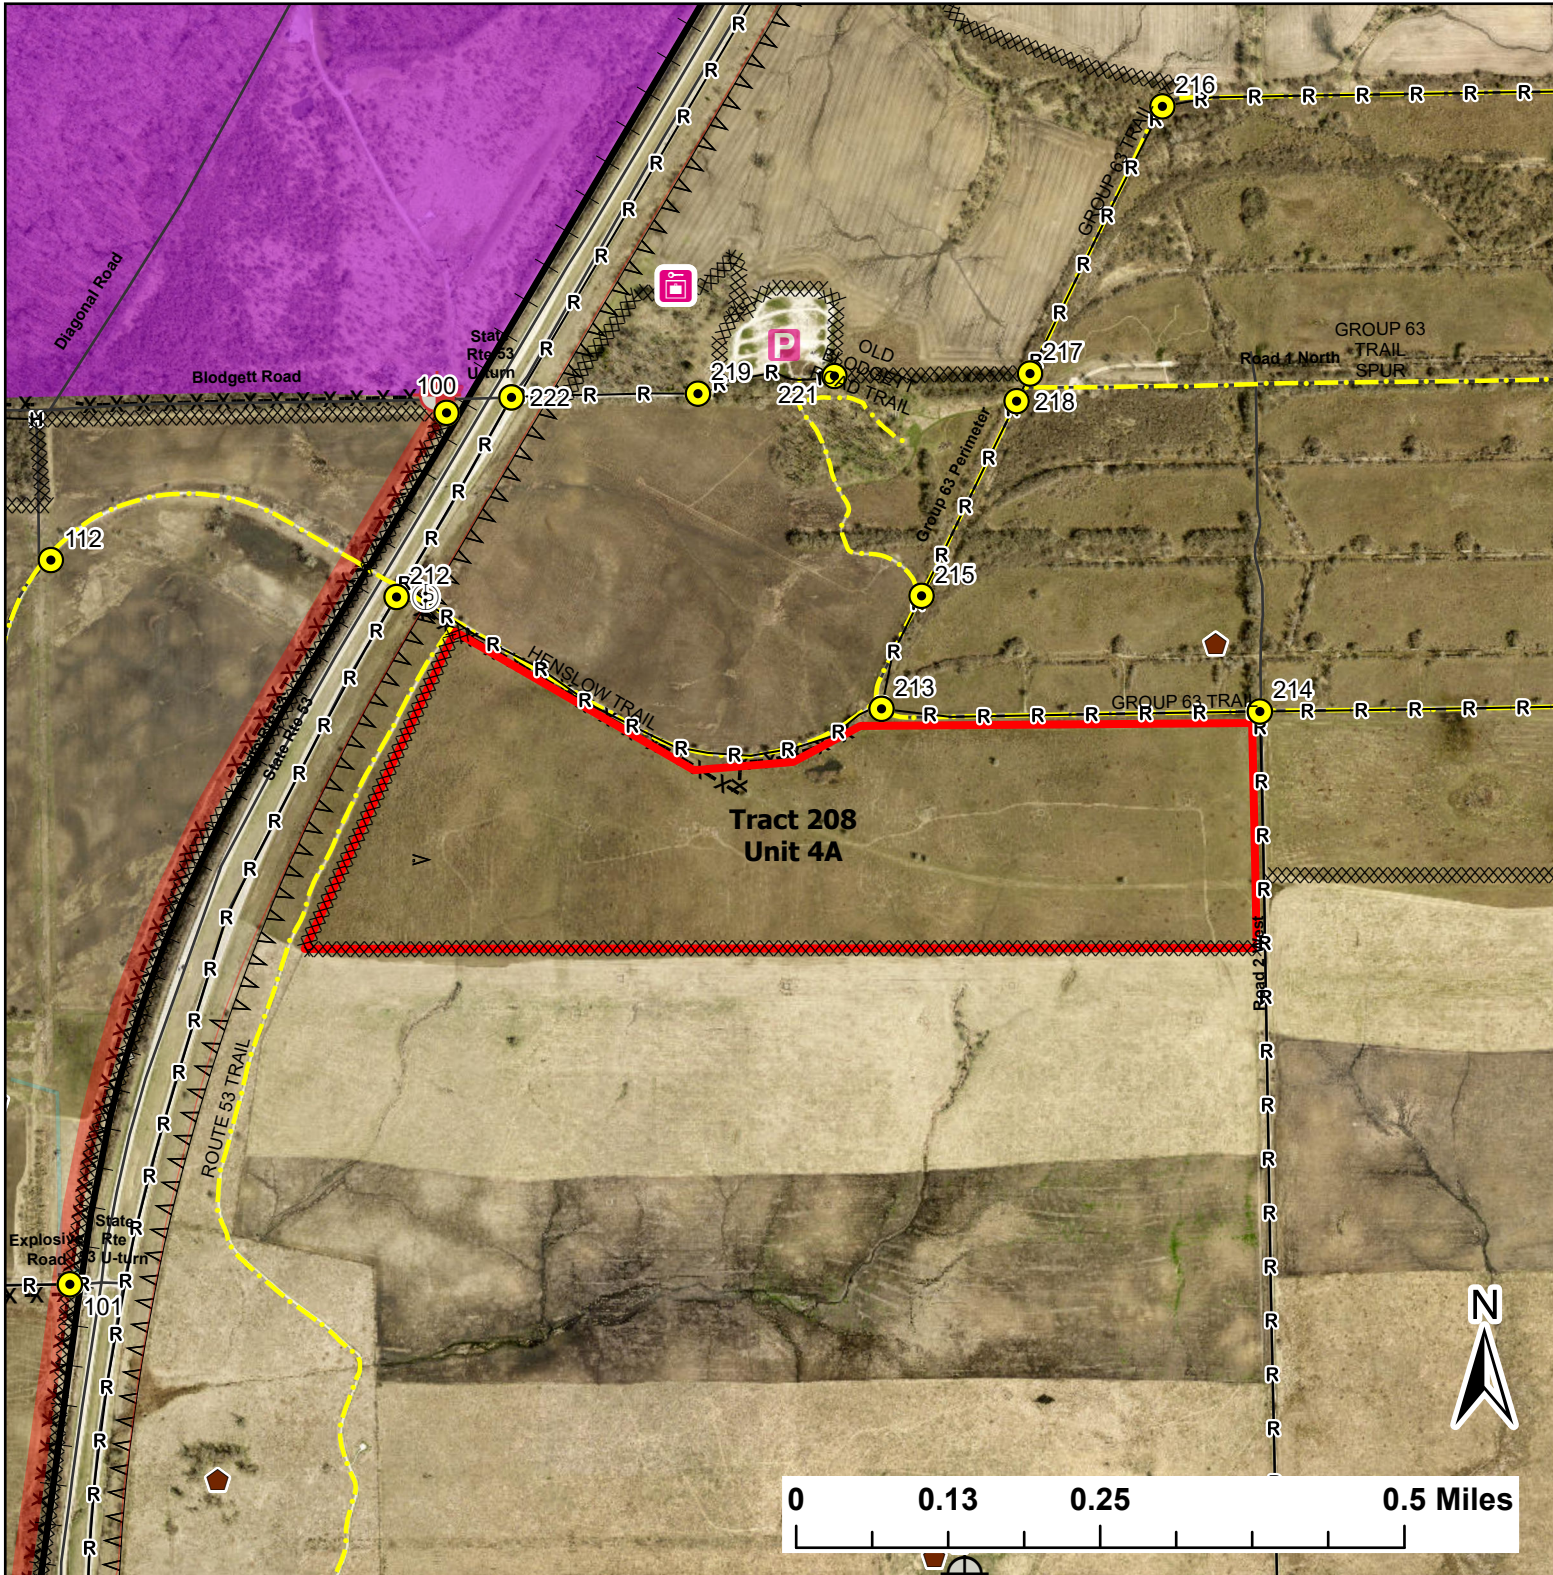

Tract 208 Unit 4A

Lat:41.373299

Long:-88.122803

Acres:87.83

Legend

Burn Unit	Railroad
Buildings	Electric And Telephone Line
Drop Point	Pipeline
Entry Point	Barbed Wire
Hole In Fence	Chain Link
Parking Lot	Trail
Army Deep Well	Adjacent Land
Well	Hand Line
	Mow Line
	Road As Completed Line
	Road

Midwin National Tallgrass Prairie
 Prairie Supervisor's Office and Welcome Center
 30239 S. State Route 53
 Wilmington, IL 60481
 Phone: (815) 423 - 6370