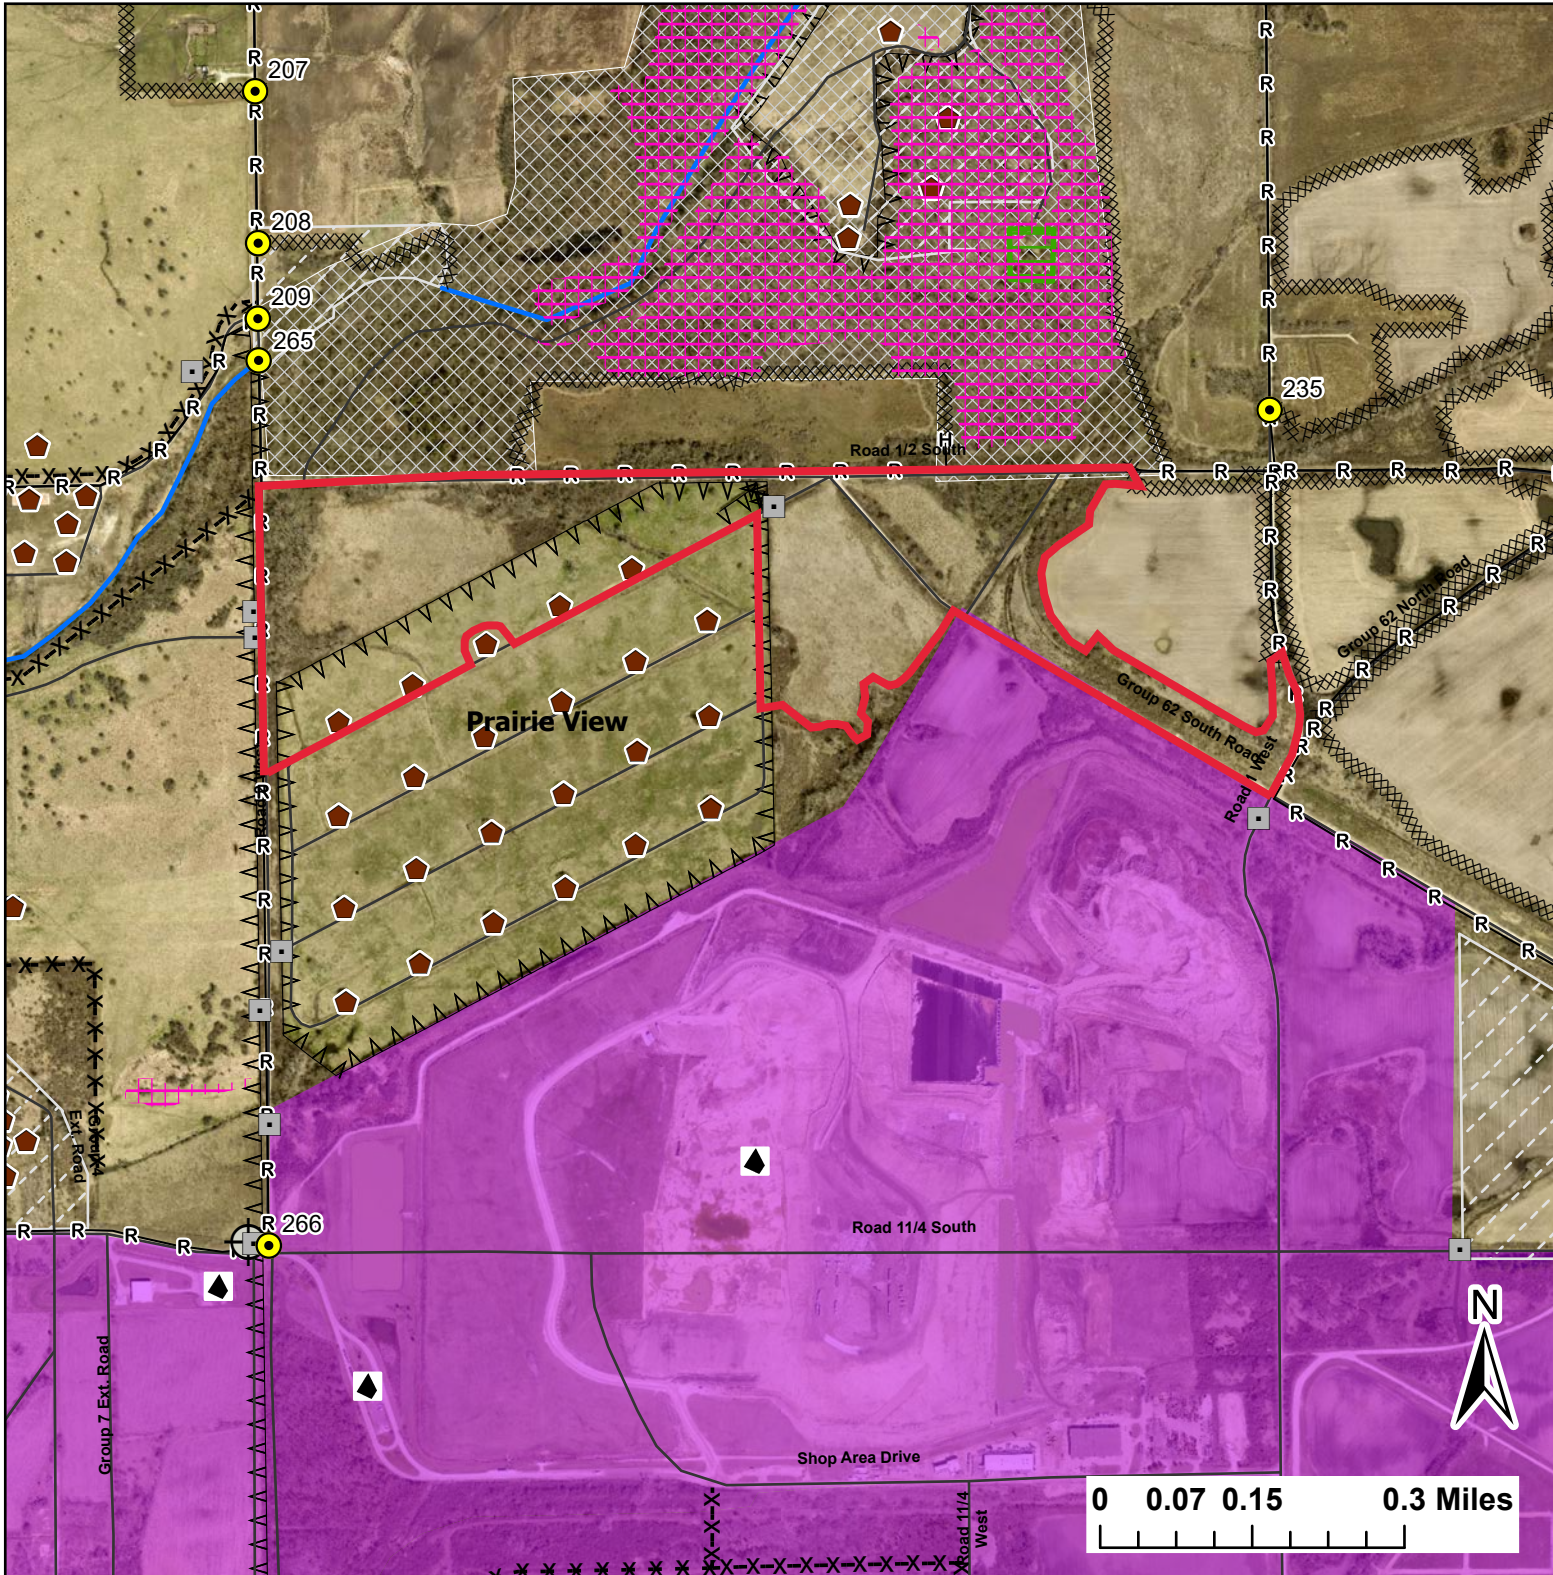

# Prairie View

Lat:41.353802

Long:-88.1082

Acres:201.37

### Legend

- Burn Unit
- Buildings
- Cemetery
- Drop Point
- Lock/Gate
- Well
- Barbed Wire
- Chain Link
- Half Mile Structures
- Native Vegetation - Sensitive Area
- UXO Closed Area
- Adjacent Land
- Creek As Completed Line
- Hand Line
- Mow Line
- Road As Completed Line
- Army Inholding
- Road