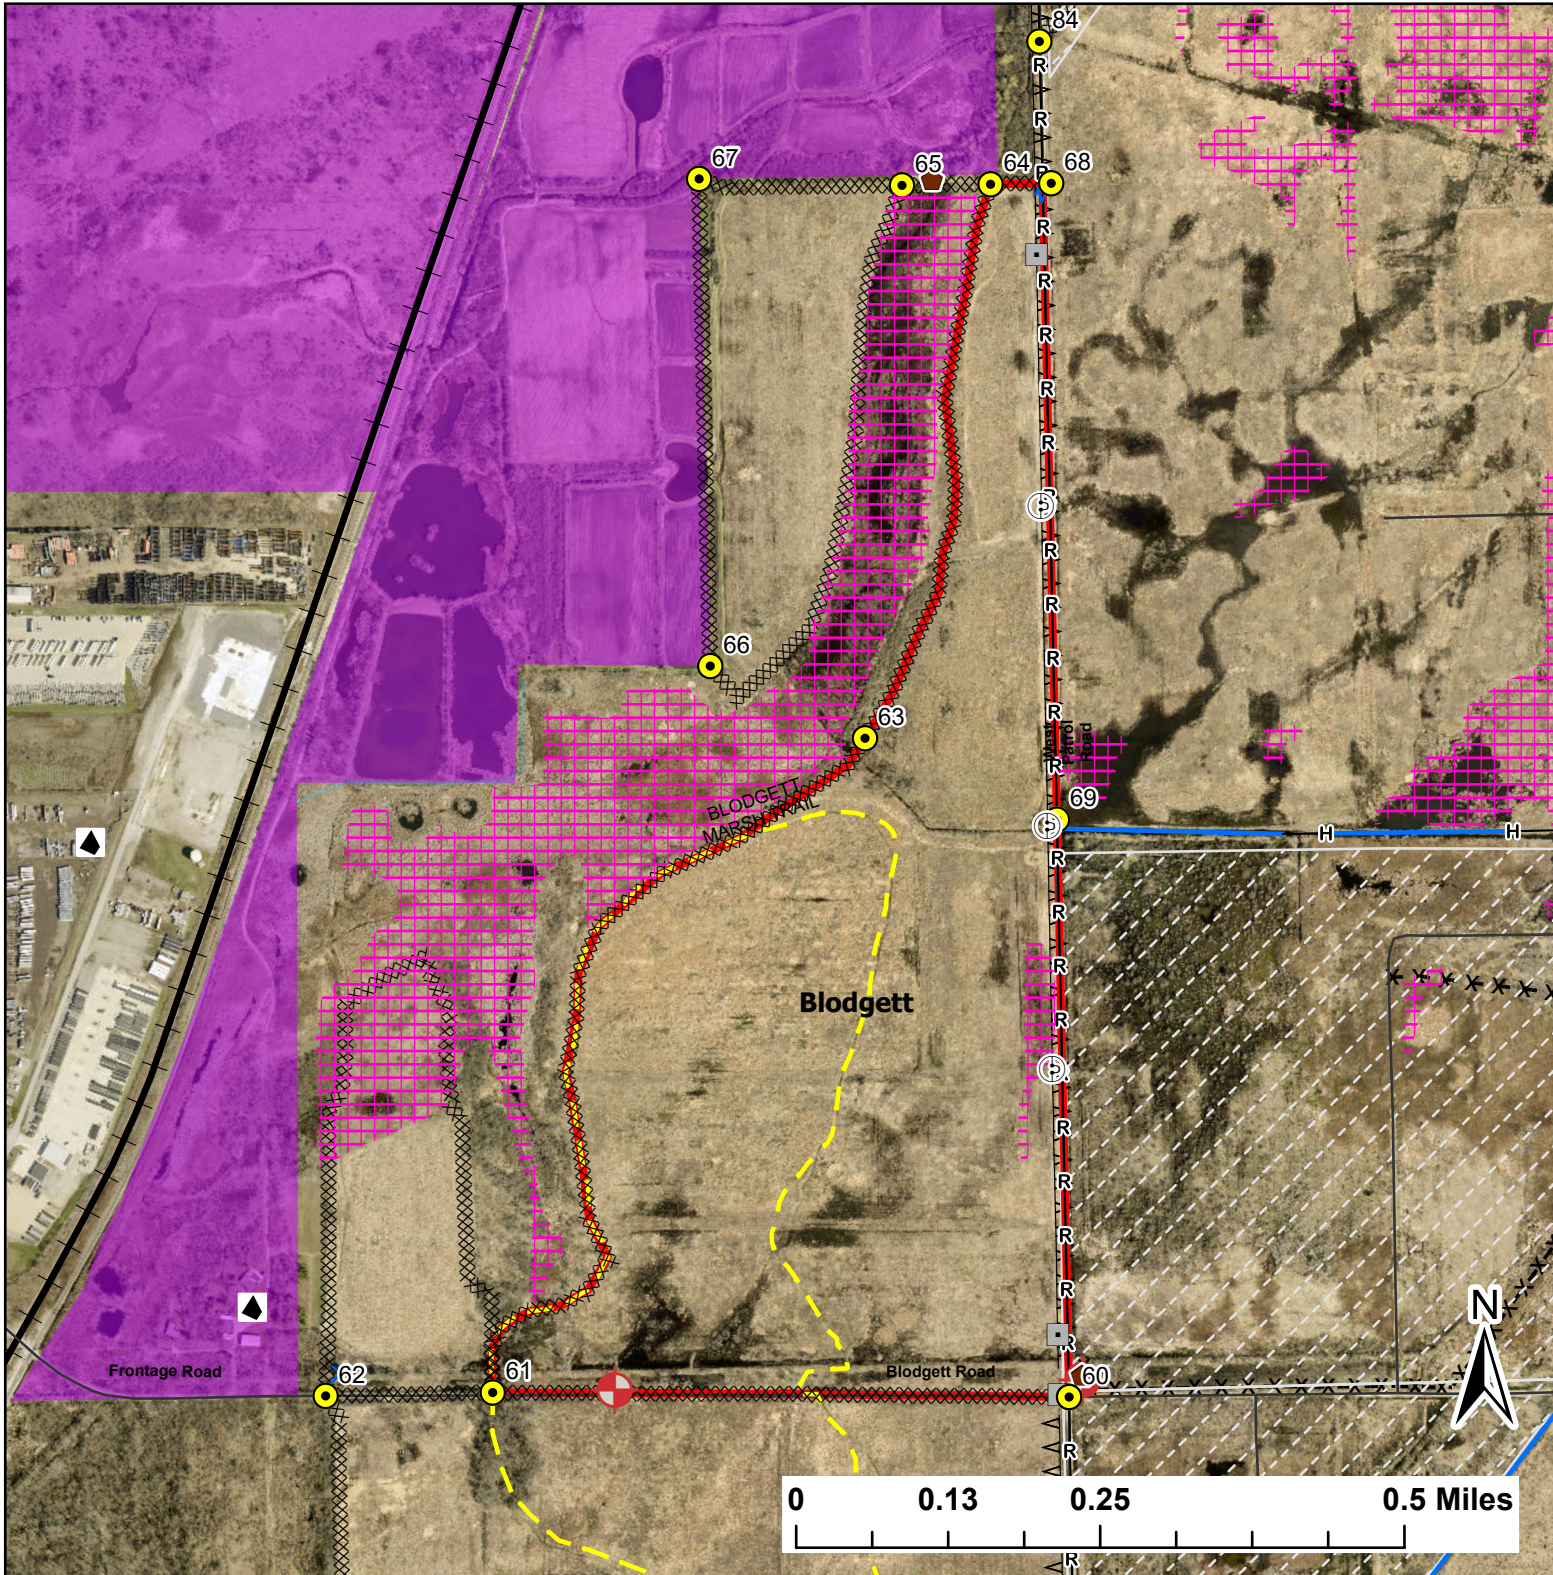

Blodgett

Lat:41.381802

Long:-88.176903

Acres:151.80

Legend

- Burn Unit
- Buildings
- Drop Point
- Hole In Fence
- Lock/Gate
- Army Deep Well
- Railroad
- Electric And Telephone Line
- Barbed Wire
- Chain Link
- Trail
- Half Mile Structures
- Native Vegetation - Sensitive Area
- Adjacent Land
- Creek As Completed Line
- H- Hand Line
- X- Mow Line
- R- Road As Completed Line
- Wet Line
- Army Inholding
- Road

Midwin National Tallgrass Prairie
Prairie Supervisor's Office and Welcome Center
30239 S. State Route 53
Wilmington, IL 60481
Phone: (815) 423 - 6370