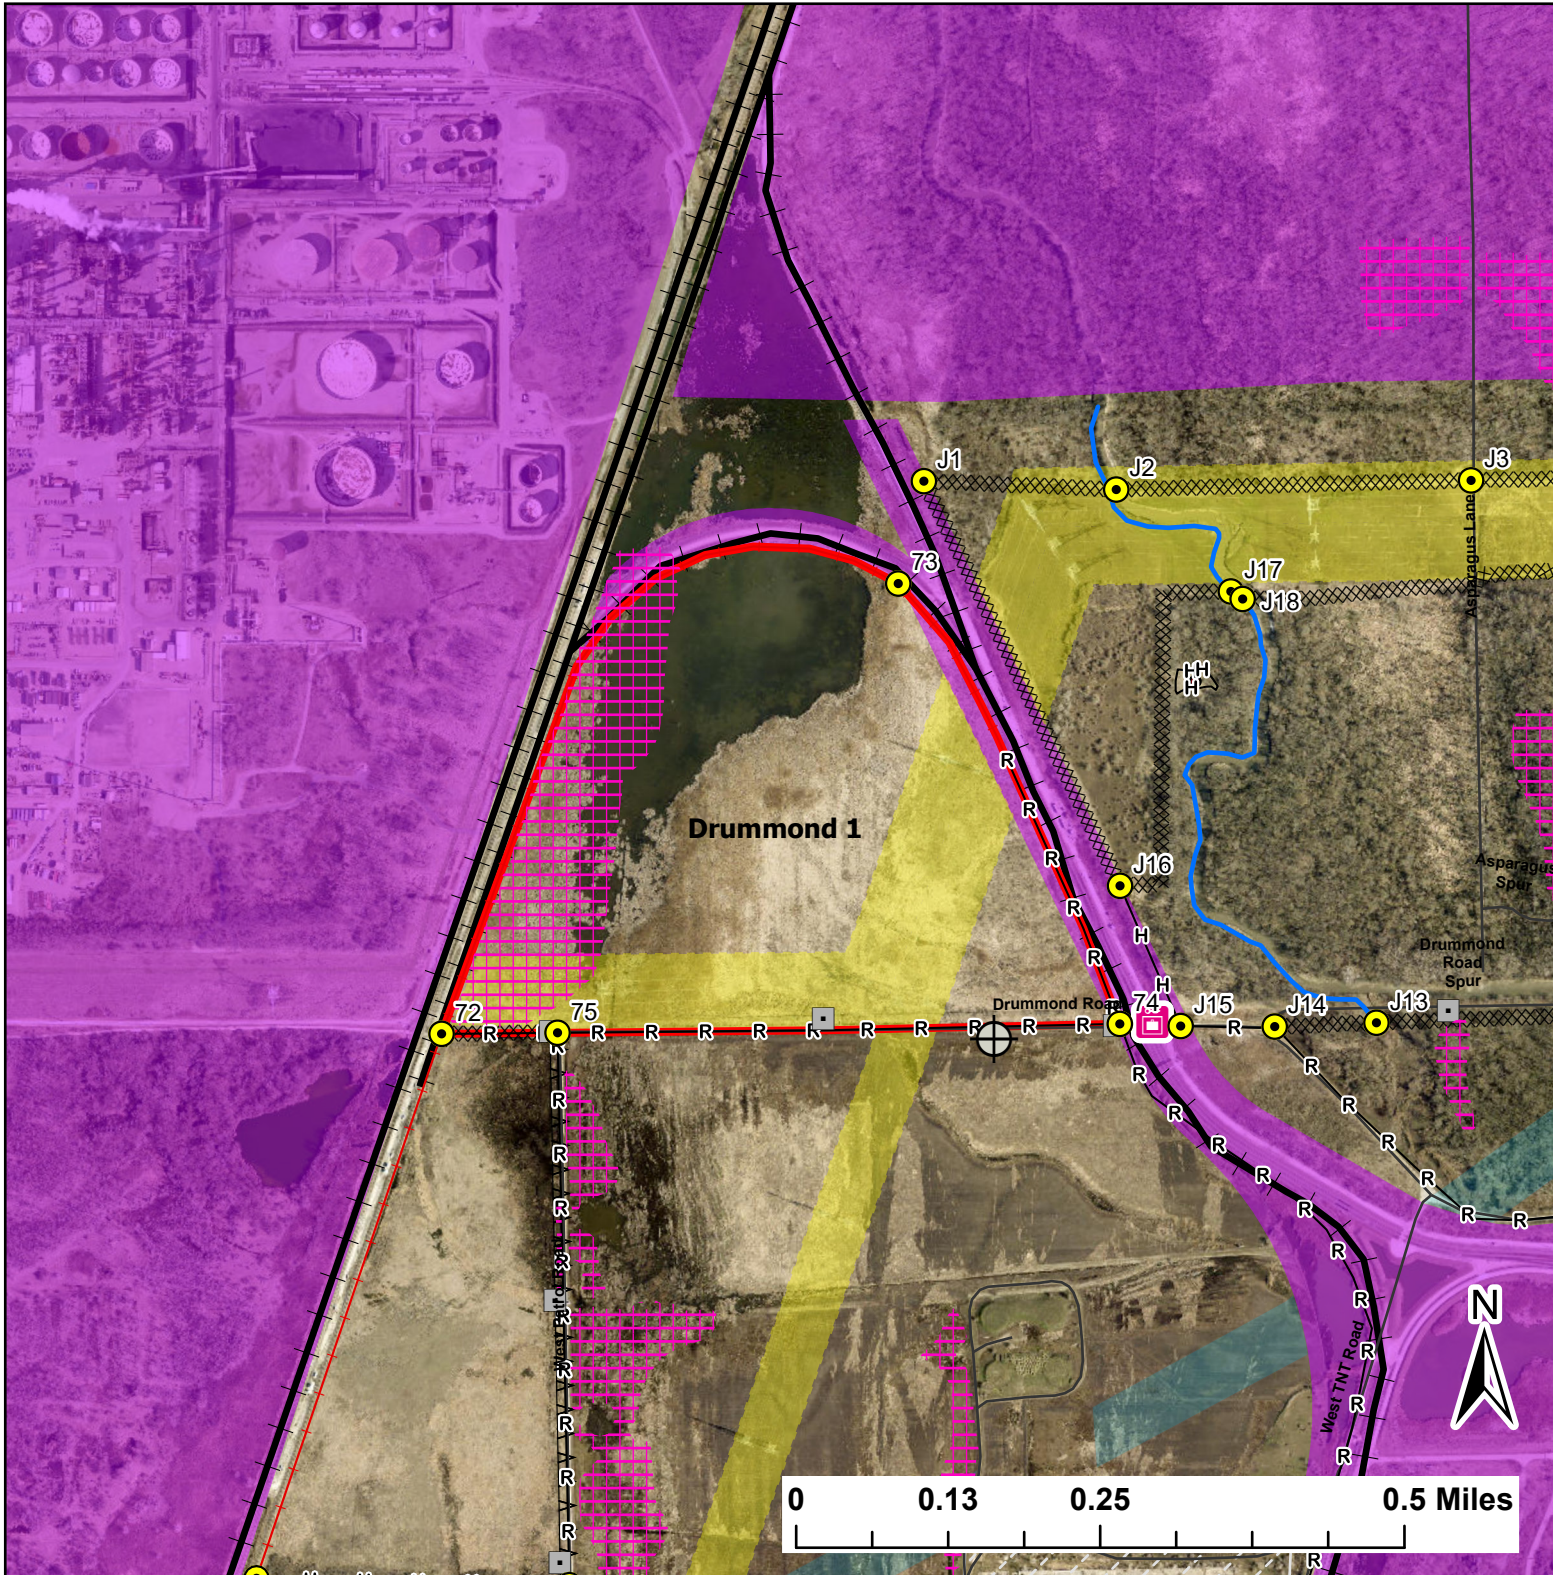

# Drummond 1

Lat:41.408501

Long:-88.171402

Acres:98.58

Midwin National Tallgrass Prairie  
Prairie Supervisor's Office and Welcome Center  
30239 S. State Route 53  
Wilmington, IL 60481  
Phone: (815) 423 - 6370