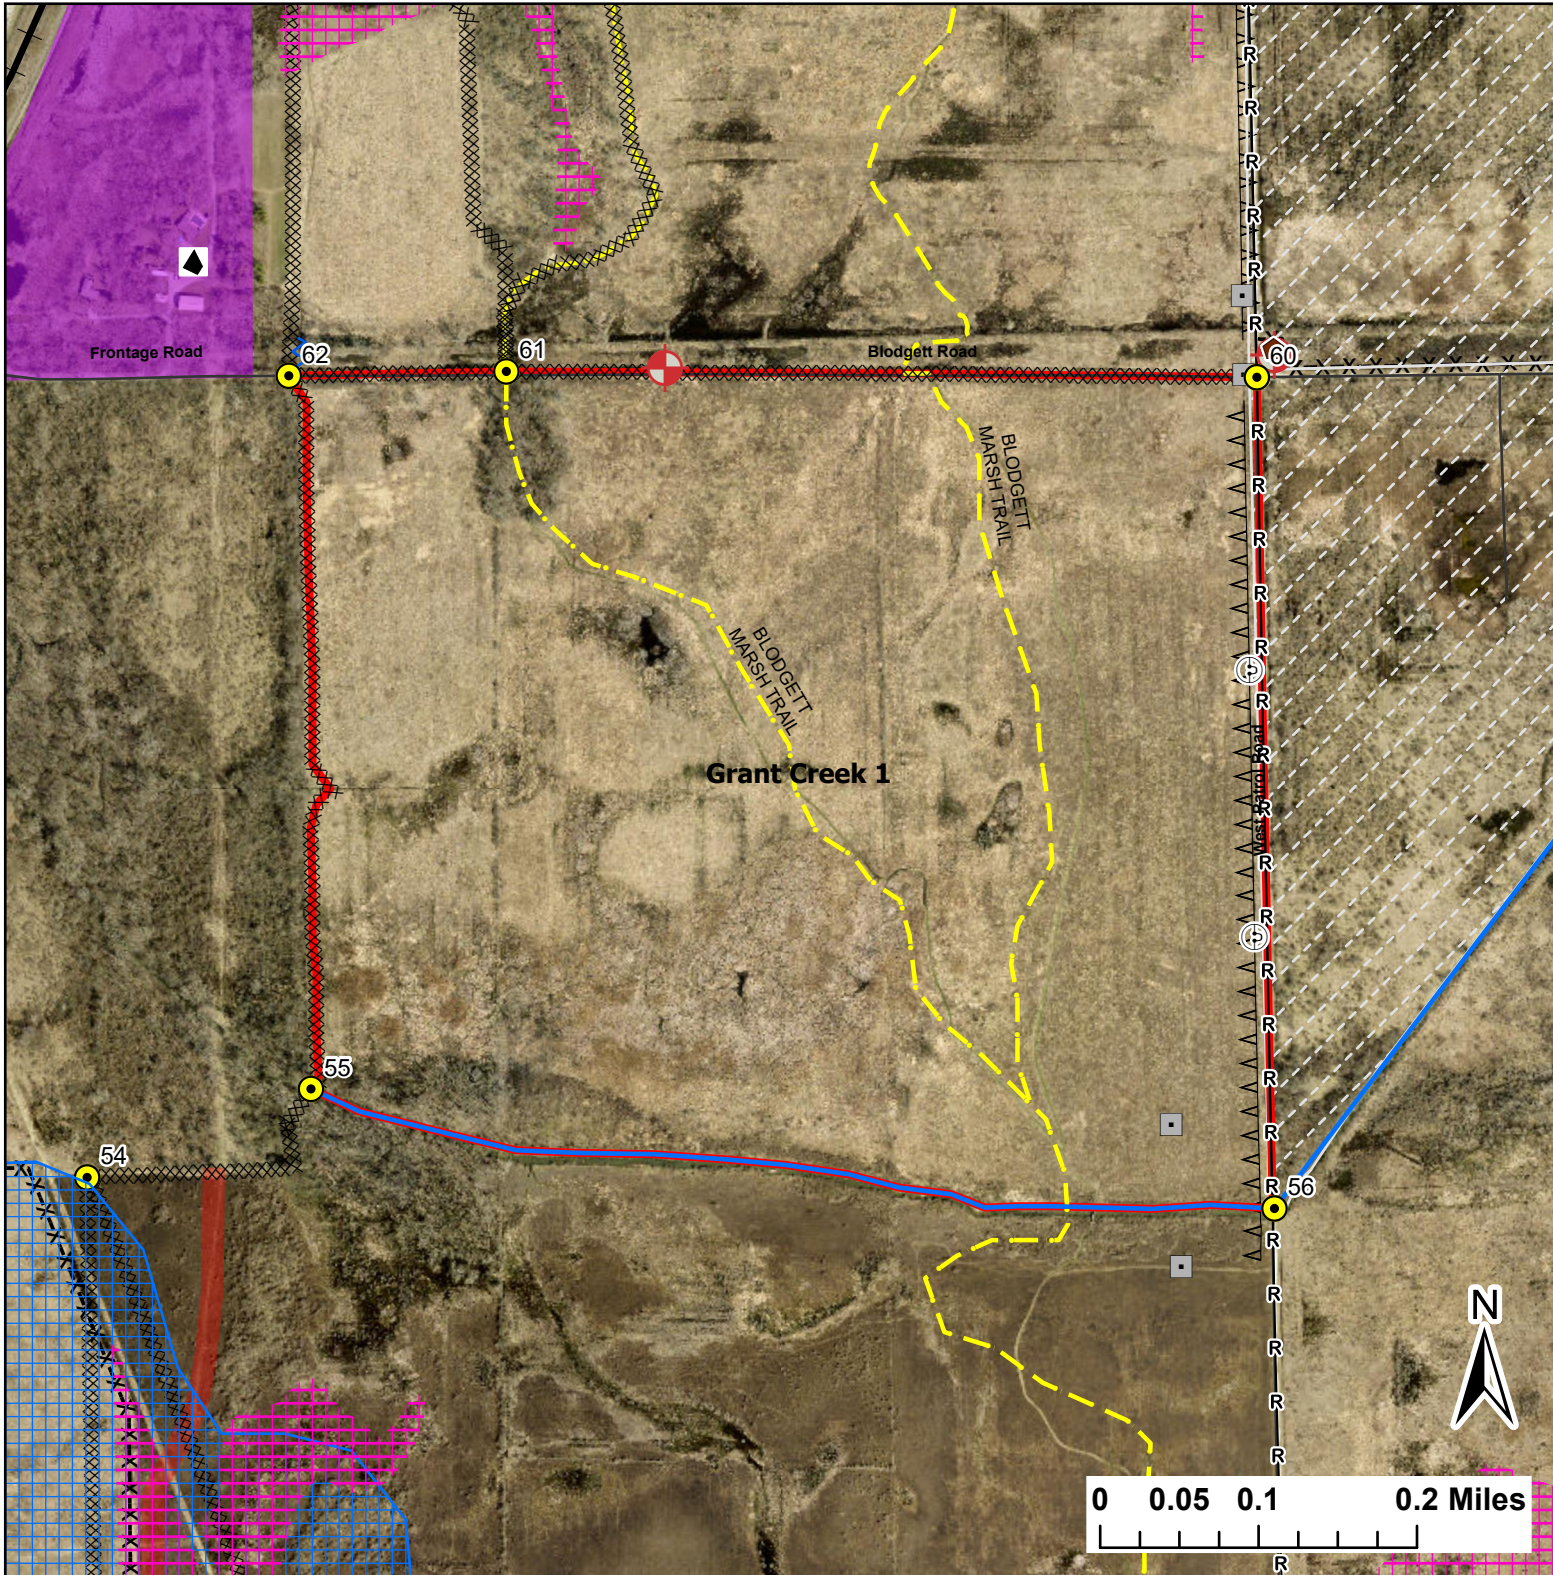

Grant Creek 1

Lat:41.373501

Long:-88.179001

Acres:193.45

Midwin National Tallgrass Prairie
Prairie Supervisor's Office and Welcome Center
30239 S. State Route 53
Wilmington, IL 60481
Phone: (815) 423 - 6370