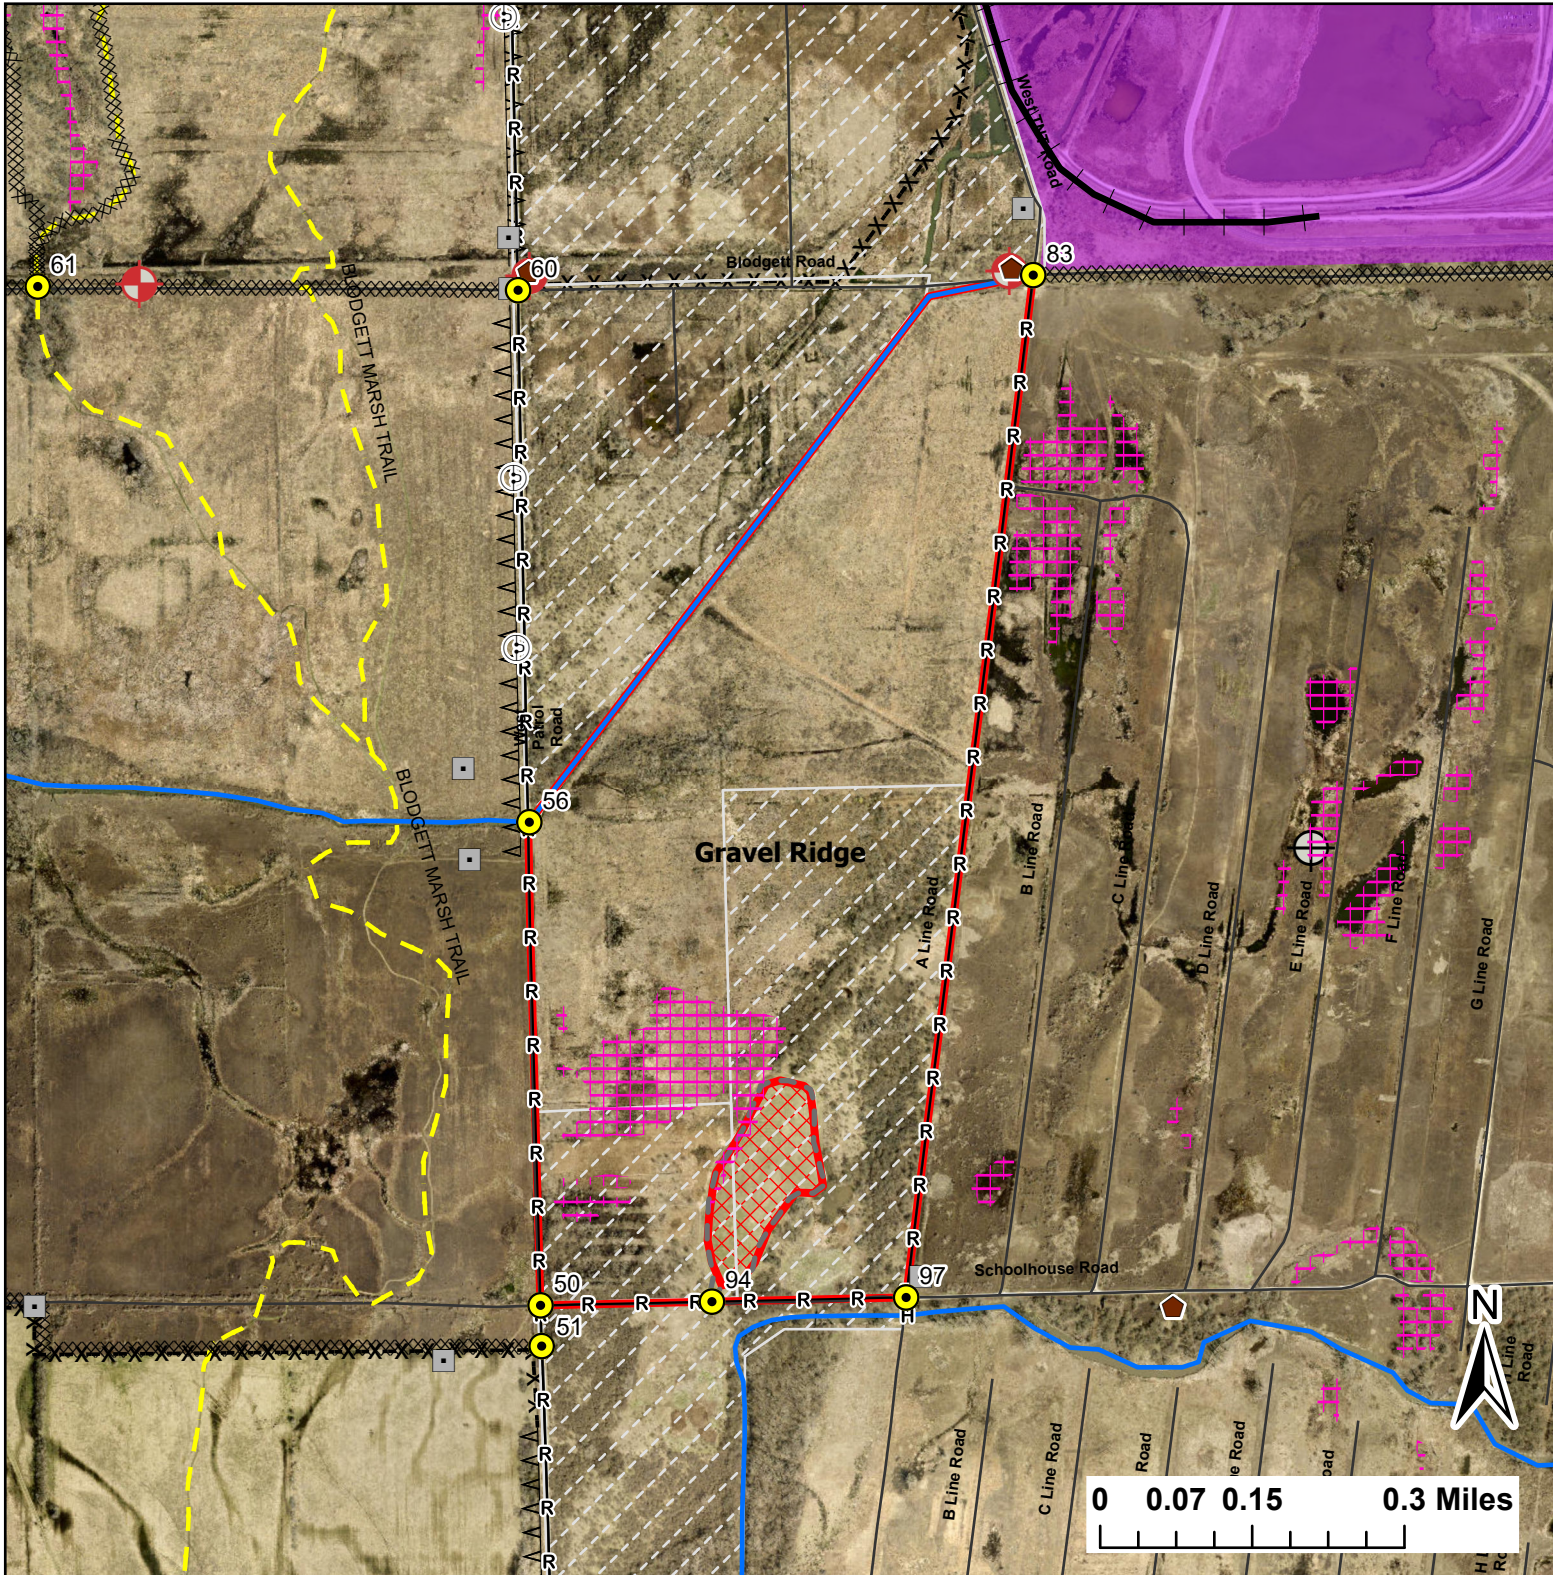

Gravel Ridge

Lat:41.369099

Long:-88.168404

Acres:200.07

Midwin National Tallgrass Prairie
Prairie Supervisor's Office and Welcome Center
30239 S. State Route 53
Wilmington, IL 60481
Phone: (815) 423 - 6370